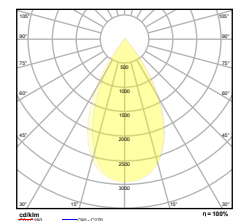

Driver

LED Chip

Illumination Data

Color temperature:	3000K 4000K 5000K 6500K
Lumen output:	1710LM
CRI	90
Beam angle	15° 24° 38° 60°
UGR	<19

Physical Specification

Material Finish	Die cast aluminium
Diffuser	Polycarbonate
Optics	Clear
Ingress protection (IP)	65

All dimensions in these sketches are in millimeters*

Dimensions of luminaires

Dim	Ø Diameter	Height	Cutout
1	Ø123mm	92.5mm	Ø110mm

All dimensions in this schedule table are in millimeters

Specs

Dimension (mm)	Wattage (W)	lumen (lm)
Dim1	20 watt	1710lm

Brighton Luminaires Map

- Brighton Luminaires Range
- Selected Luminaire Default placement

Indoor

Outdoor

Accessories

Beam Angle

Vega X

BRIGHTON