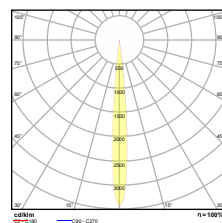

Driver

LED Chip

Illumination Data

Color temperature:	3000K 4000K 5000K 6500K
Lumen output:	1710LM
CRI	90
Beam angle	15° 24° 38° 60°
UGR	<19

Physical Specification

Material Finish	Die cast aluminium
Diffuser	Polycarbonate
Optics	Clear
Ingress protection (IP)	65

All dimensions in these sketches are in millimeters*

Dimensions of luminaires

Dim	Ø Diameter	Height	Cutout
1	Ø123mm	92.5mm	Ø110mm

All dimensions in this schedule table are in millimeters

Specs

Dimension (mm)	Wattage (W)	lumen (lm)
Dim1	20 watt	1710lm

Brighton Luminaires Map

- Brighton Luminaires Range
- Selected Luminaire Default placement

Indoor

Outdoor

Accessories

Beam Angle

Vega X

BRIGHTON