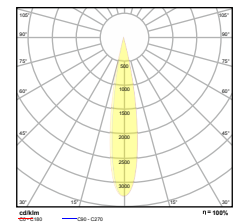

Driver

LED Chip

Illumination Data

Color temperature:	3000K 4000K 5000K 6500K
Lumen output:	1710LM
CRI	90
Beam angle	15° 24° 38° 60°
UGR	<19

Physical Specification

Material Finish	Die cast aluminium
Diffuser	Polycarbonate
Optics	Clear
Ingress protection (IP)	65

All dimensions in these sketches are in millimeters*

Dimensions of luminaires

Dim	Ø Diameter	Height	Cutout
1	Ø123mm	92.5mm	Ø110mm

All dimensions in this schedule table are in millimeters

Specs

Dimension (mm)	Wattage (W)	lumen (lm)
Dim1	20 watt	1710lm

Brighton Luminaires Map

- Brighton Luminaires Range
- Selected Luminaire Default placement

Indoor

Outdoor

Accessories

Beam Angle

Vega X

BRIGHTON