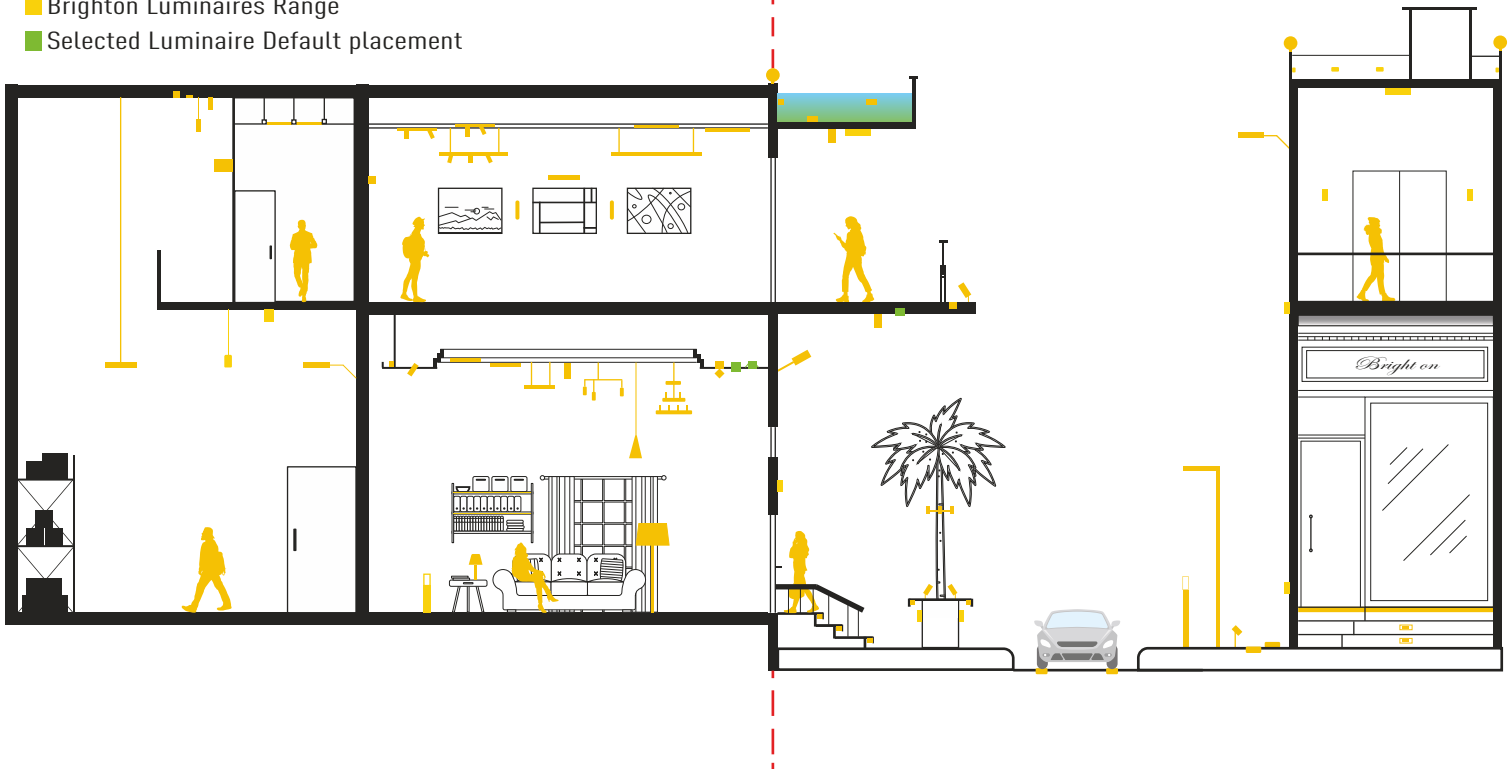

Vega X

Downlight

DESCRIPTION

LED ceiling recessed adjustable down light featuring high light power and efficacy. Vega X is a product that is suitable to illuminate large spaces with different dimensions and wattage.

All dimensions in these sketches are in millimeters*

Dimensions of luminaires

Dim	Ø Diameter	Height	Cutout
1	Ø123mm	92.5mm	Ø110mm

All dimensions in this schedule table are in millimeters

Specs

Dimension (mm)	Wattage (W)	lumen (lm)
Dim1	20 watt	1710lm

BR-VEX 1 T R 20 .8 XX X 65 X - X

Product coding system

BR - VEX 1 T R 20 .8 XX X 65 X - X

Configure luminaire specs & send us the code for order confirmation

Vega X

Downlight

Optional Application

Dimmable

Brighton Luminaires Map

- Brighton Luminaires Range
- Selected Luminaire Default placement

Indoor

Outdoor

Accessories

Beam Angle

Vega X

BRIGHTON