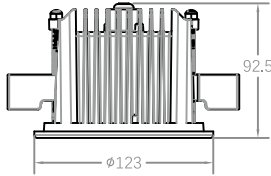

Driver

LED Chip

Illumination Data

Color temperature:	3000K 4000K 5000K 6500K
Lumen output:	1710LM
CRI	90
Beam angle	15° 24° 38° 60°
UGR	<19

Physical Specification

Material Finish	Die cast aluminium
Diffuser	Polycarbonate
Optics	Clear
Ingress protection (IP)	65

Electric Characteristics

Light	LED Built in
Source LED	COB
Type Power	20 Watt
P.F	>0.9

Installation

Installation	Ceiling Recessed
Wiring	Product complete with electronic components

Luminaire Body Finish Color

All dimensions in these sketches are in millimeters*

Dimensions of luminaires

Dim	Ø Diameter	Height	Cutout
1	Ø123mm	92.5mm	Ø110mm

All dimensions in this schedule table are in millimeters

Specs

Dimension (mm)	Wattage (W)	lumen (lm)
Dim1	20 watt	1710lm