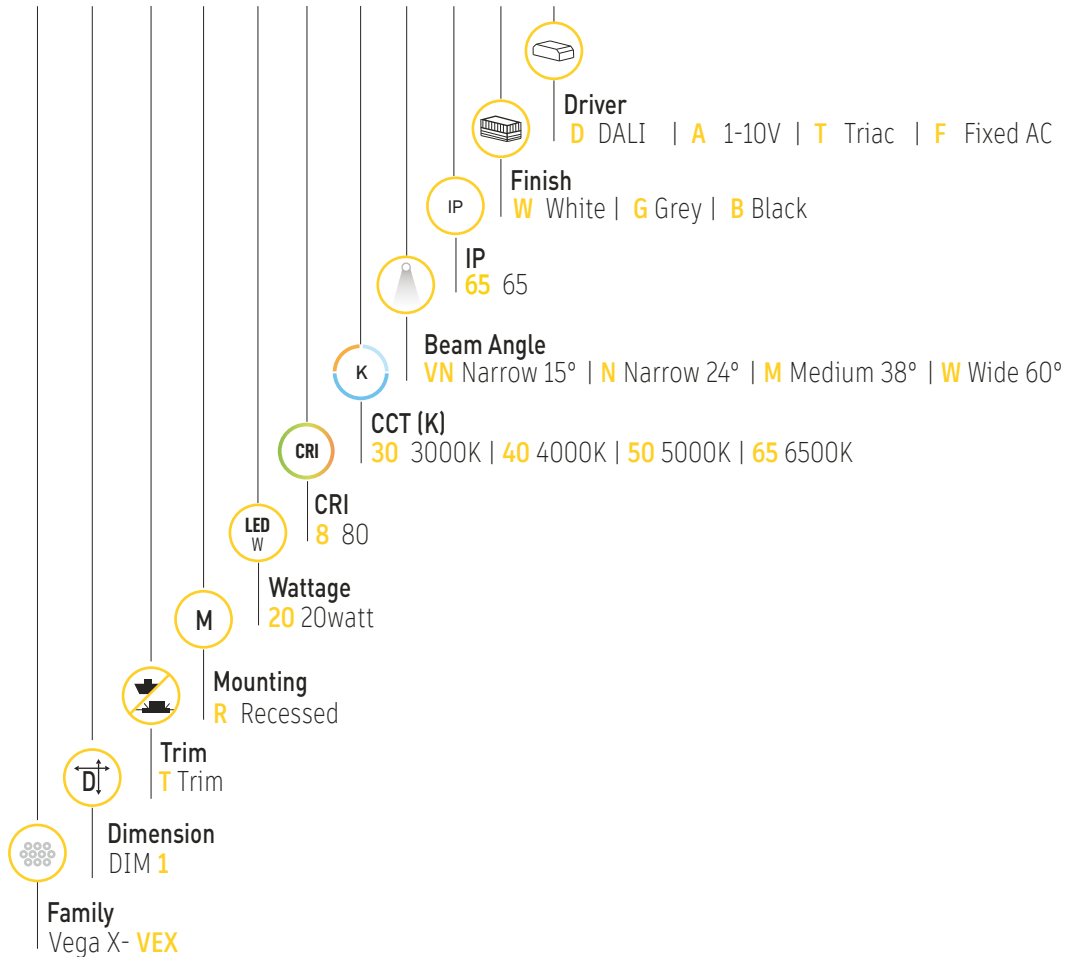

Driver

LED Chip

Illumination Data

Color temperature:	3000K 4000K 5000K 6500K
Lumen output:	1710LM
CRI	90
Beam angle	15° 24° 38° 60°
UGR	<19

Physical Specification

Material Finish	Die cast aluminium
Diffuser	Polycarbonate
Optics	Clear
Ingress protection (IP)	65

All dimensions in these sketches are in millimeters*

Dimensions of luminaires

Dim	Ø Diameter	Height	Cutout
1	Ø123mm	92.5mm	Ø110mm

All dimensions in this schedule table are in millimeters

Specs

Dimension (mm)	Wattage (W)	lumen (lm)
Dim1	20 watt	1710lm

BR-VEX 1 T R 20 .8 XX X 65 X - X

Product coding system

BR - VEX 1 T R 20 .8 XX X 65 X - X

Configure luminaire specs & send us the code for order confirmation

Vega X

Downlight

Optional Application

Dimmable

Brighton Luminaires Map

- Brighton Luminaires Range
- Selected Luminaire Default placement

Indoor

Outdoor

Accessories

Beam Angle

Vega X

BRIGHTON