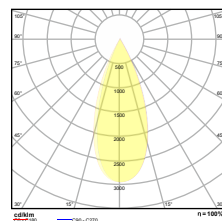

Driver

LED Chip

Illumination Data

Color temperature:	3000K 4000K 5000K 6500K
Lumen output:	1710LM
CRI	90
Beam angle	15° 24° 38° 60°
UGR	<19

Physical Specification

Material Finish	Die cast aluminium
Diffuser	Polycarbonate
Optics	Clear
Ingress protection (IP)	65

All dimensions in these sketches are in millimeters*

Dimensions of luminaires

Dim	Ø Diameter	Height	Cutout
1	Ø123mm	92.5mm	Ø110mm

All dimensions in this schedule table are in millimeters

Specs

Dimension (mm)	Wattage (W)	lumen (lm)
Dim1	20 watt	1710lm

Brighton Luminaires Map

- Brighton Luminaires Range
- Selected Luminaire Default placement

Indoor

Outdoor

Accessories

Beam Angle

Vega X

BRIGHTON