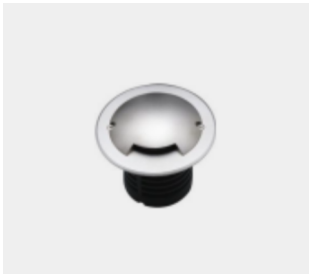

# Tristan X

Floor Recessed Drive Over Luminaire

### DESCRIPTION

LED In-ground floor washer featuring high light power and efficacy. Tristan is a product that is suitable to illuminate large spaces like driveways with different dimensions and wattage.

## Dimensions of luminaires

Dim	Length	Height
1	116mm	97mm