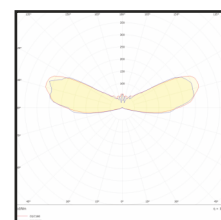

### Brighton luminaires Map

- Brighton Luminaires Range
- Selected Luminaire Default placement

Indoor

Outdoor

### Beam Angle

Tristan X

---

BRIGHTON