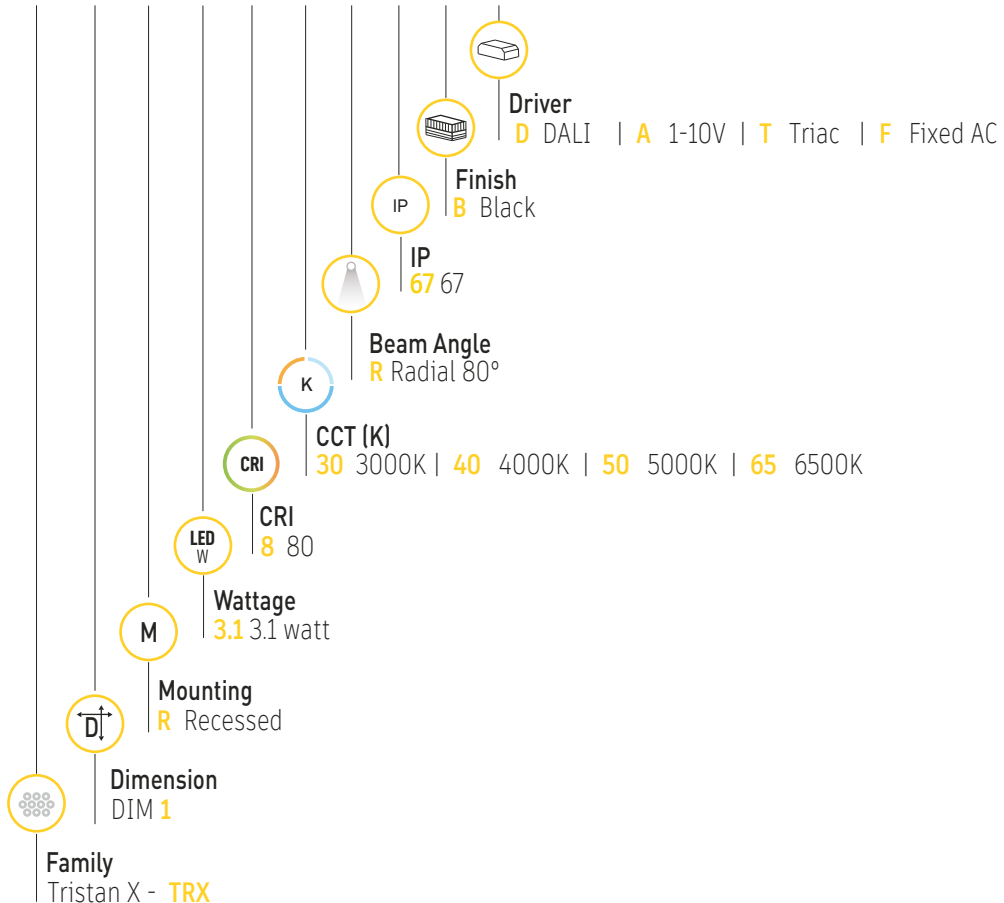

Product coding system

BR - TRX 1 R 3.1.8 XX R 67 B - X

BR - TRX 1 R 3.1.8 XX R 67 B - X

Configure luminaire specs & send us the code for order confirmation