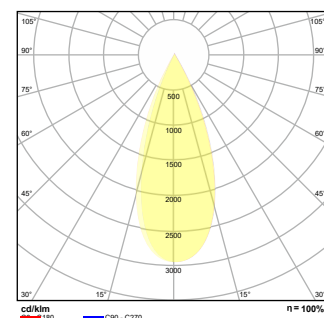

Dimensions & Specs

All dimensions in these sketches are in millimeters

Dimensions & specs of luminaires

Dim	Diameter	Height	Watt	Lumen
1	70mm	104mm	6	646
2	90mm	130mm	16	1763

All dimensions in this schedule table are in millimeters

Dimmable

Brighton Luminaires Map

- Brighton Luminaires Range
- Selected Luminaire Default placement

Indoor

Outdoor

Accessories

01. Spike for garden application

Beam Angle