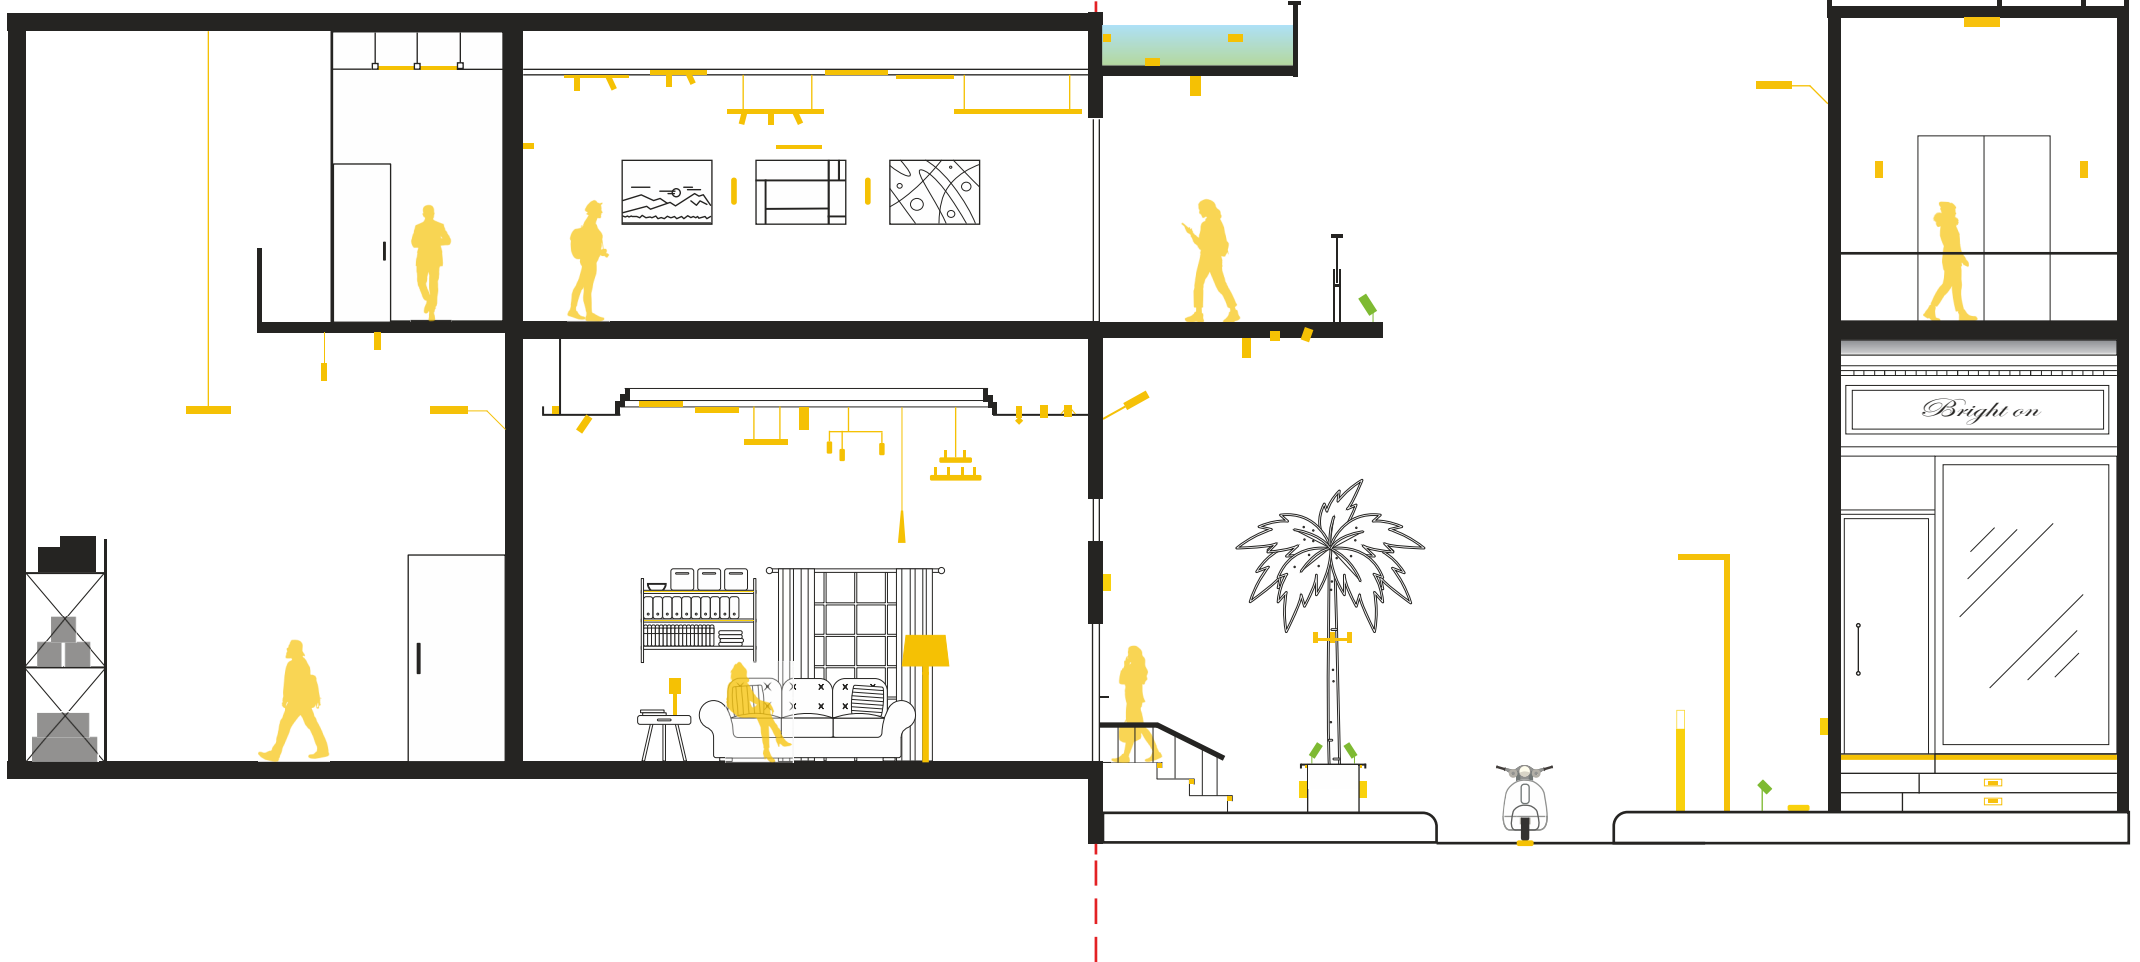

Product coding system

BR - SCX X X XX.8 XX X 66 X - X

BR - SC X X XX.8 XX X 66 X - X

Configure luminaire specs & send us the code for order confirmation

Scope X

Projector & Spikes

Optional Application

RGB

Dimmable

Brighton Luminaires Map

- Brighton Luminaires Range
- Selected Luminaire Default placement

Indoor

Outdoor

Accessories

01. Spike for garden application

Beam Angle