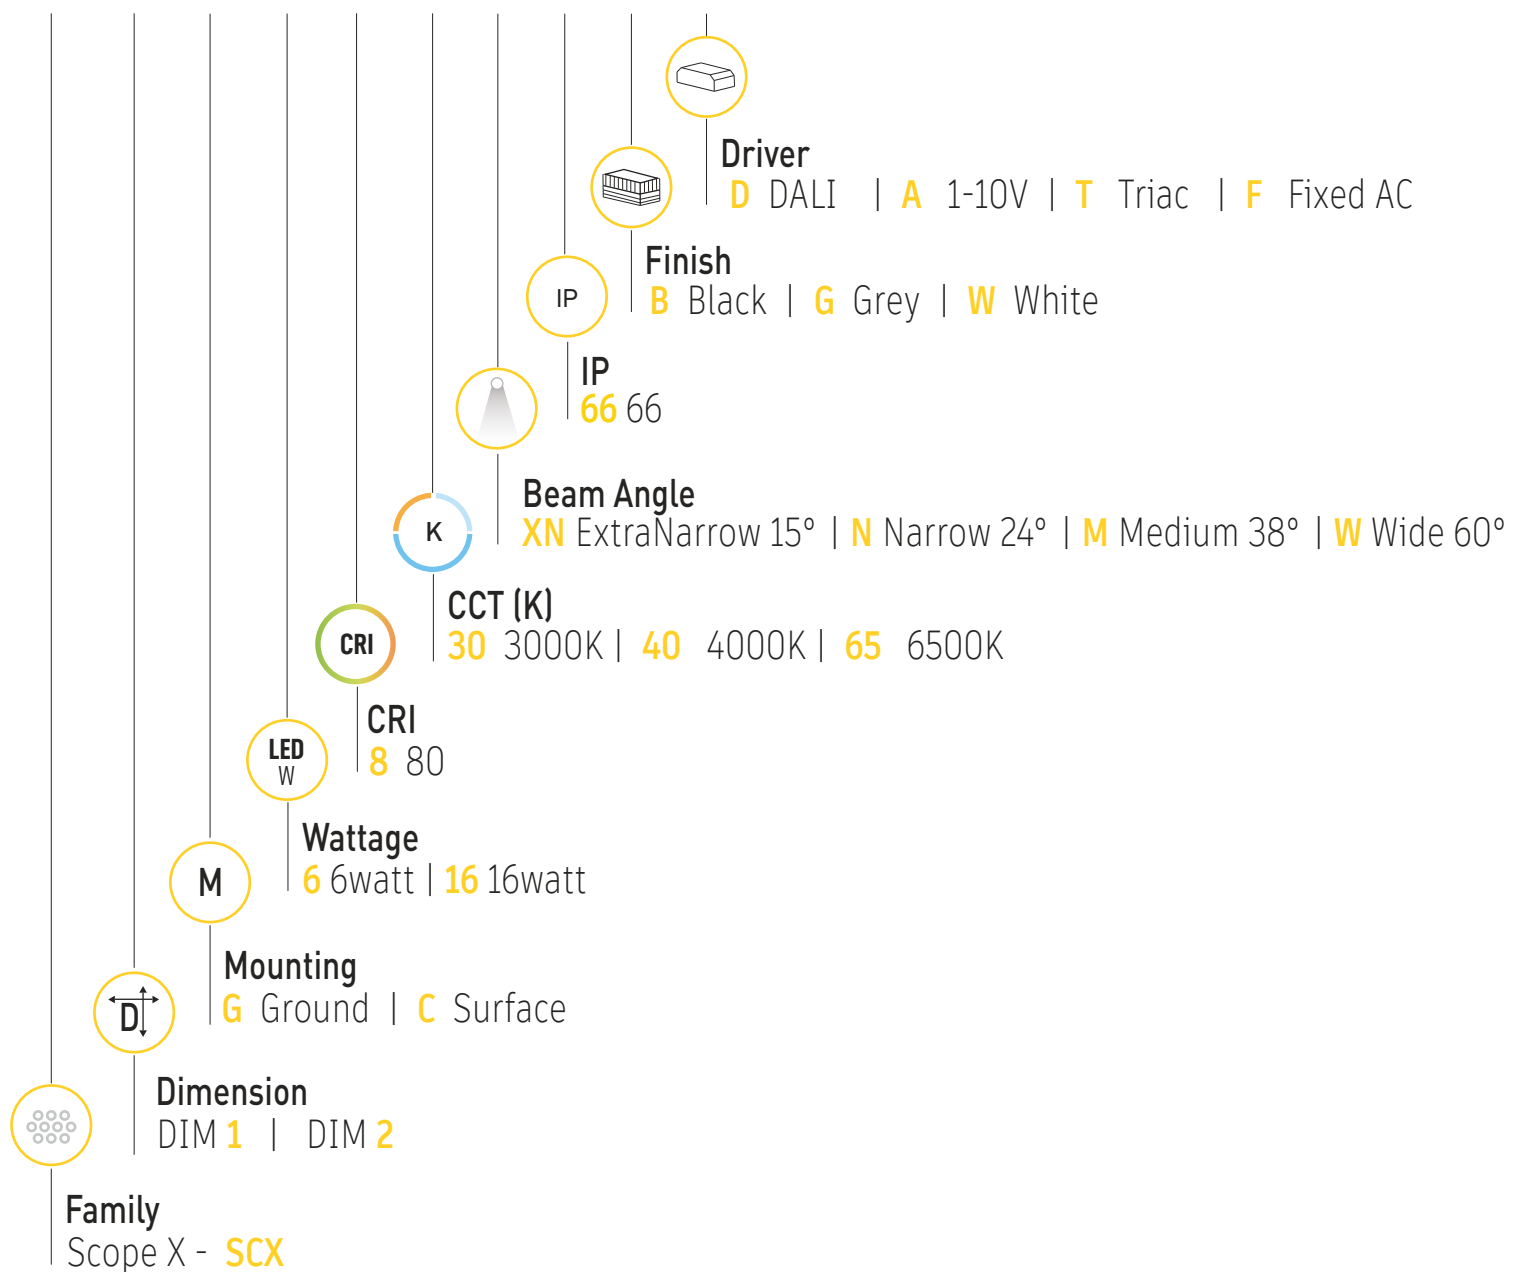

Product coding system

BR - SCX X X XX.8 XX X 66 X - X

BR - SC X X XX.8 XX X 66 X - X

Configure luminaire specs & send us the code for order confirmation