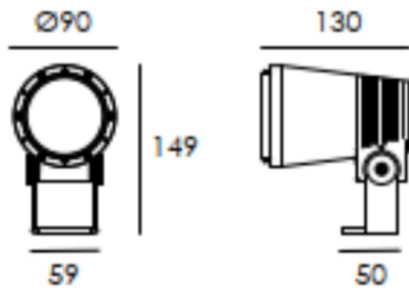

Electric Characteristics

Light source LED	LED Built in
type Power	COB
P.F	6 Watt 16 Watt
	>0.9

Installation

Installation	Ground Surface
Wiring	Product complete with electronic components

Luminaire Body Finish Color

Dimensions & Specs

All dimensions in these sketches are in millimeters

Dimensions & specs of luminaires

Dim	Diameter	Height	Watt	Lumen
1	70mm	104mm	6	646
2	90mm	130mm	16	1763

All dimensions in this schedule table are in millimeters