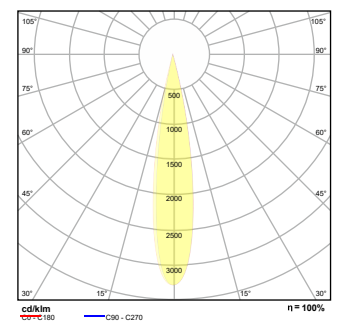

Color temperature:	3000K 4000K 6500K
Lumen output:	646 LM 1763LM
CRI	80
Beam angle	15° 24° 38° 60°

Physical Specification

Material Finish	Die cast aluminium
Diffuser	Tempered Glass
Optics	LENS
Ingress protection (IP)	66
Impact Protection (IK)	08

Dimensions & Specs

All dimensions in these sketches are in millimeters

Dimensions & specs of luminaires

Dim	Diameter	Height	Watt	Lumen
1	70mm	104mm	6	646
2	90mm	130mm	16	1763

All dimensions in this schedule table are in millimeters

Dimmable

Brighton Luminaires Map

- Brighton Luminaires Range
- Selected Luminaire Default placement

Indoor

Outdoor

Accessories

01. Spike for garden application

Beam Angle