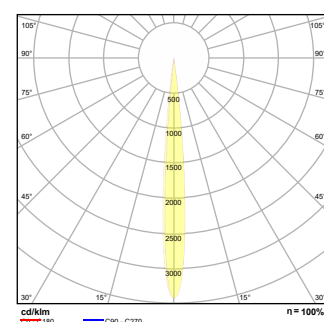

Dimensions & Specs

All dimensions in these sketches are in millimeters

Dimensions & specs of luminaires

Dim	Diameter	Height	Watt	Lumen
1	70mm	104mm	6	646
2	90mm	130mm	16	1763

All dimensions in this schedule table are in millimeters

Dimmable

Brighton Luminaires Map

- Brighton Luminaires Range
- Selected Luminaire Default placement

Indoor

Outdoor

Accessories

01. Spike for garden application

Beam Angle