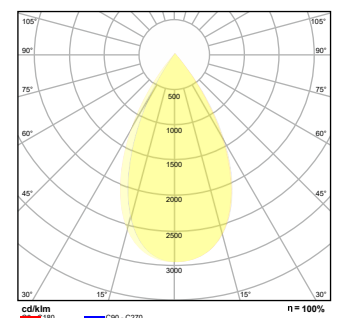

Dimensions & Specs

All dimensions in these sketches are in millimeters

Dimensions & specs of luminaires

Dim	Diameter	Height	Watt	Lumen
1	70mm	104mm	6	646
2	90mm	130mm	16	1763

All dimensions in this schedule table are in millimeters

Dimmable

Brighton Luminaires Map

- Brighton Luminaires Range
- Selected Luminaire Default placement

Indoor

Outdoor

Accessories

01. Spike for garden application

Beam Angle