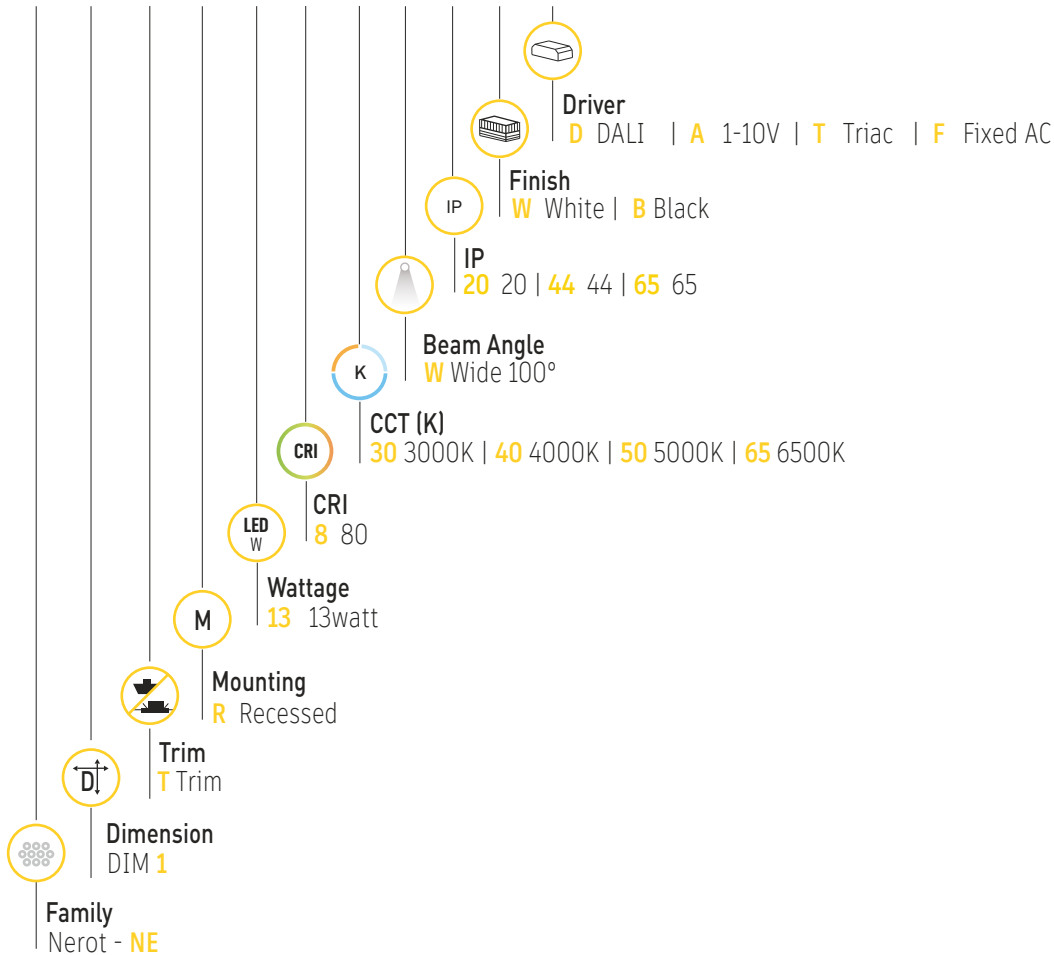

Product coding system

BR - NE 1 T R 13 .8 XX X XX X - X

Configure luminaire specs & send us the code for order confirmation