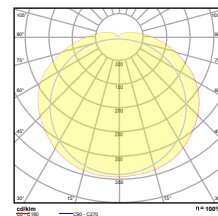

## Dimnesions of luminaires

Dim	Ø Diameter	Height	Cutout
1	Ø180mm	76.5mm	Ø170mm

\*All dimensions in this schedule table are in millimeters\*

## Brighton Luminaires Map

- Brighton Luminaires Range
- Selected Luminaire Default placement

Indoor

Outdoor

## Beam Angle

Nerot

BRIGHTON