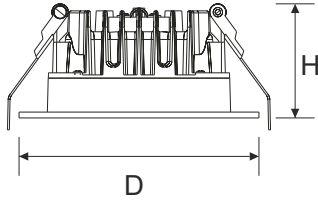

## Dimensions & Specs

All dimensions in these sketches are in millimeters\*

## Dimnesions of luminaires

Dim	Ø Diameter	Height	Cutout
1	Ø180mm	76.5mm	Ø170mm

\*All dimensions in this schedule table are in millimeters\*