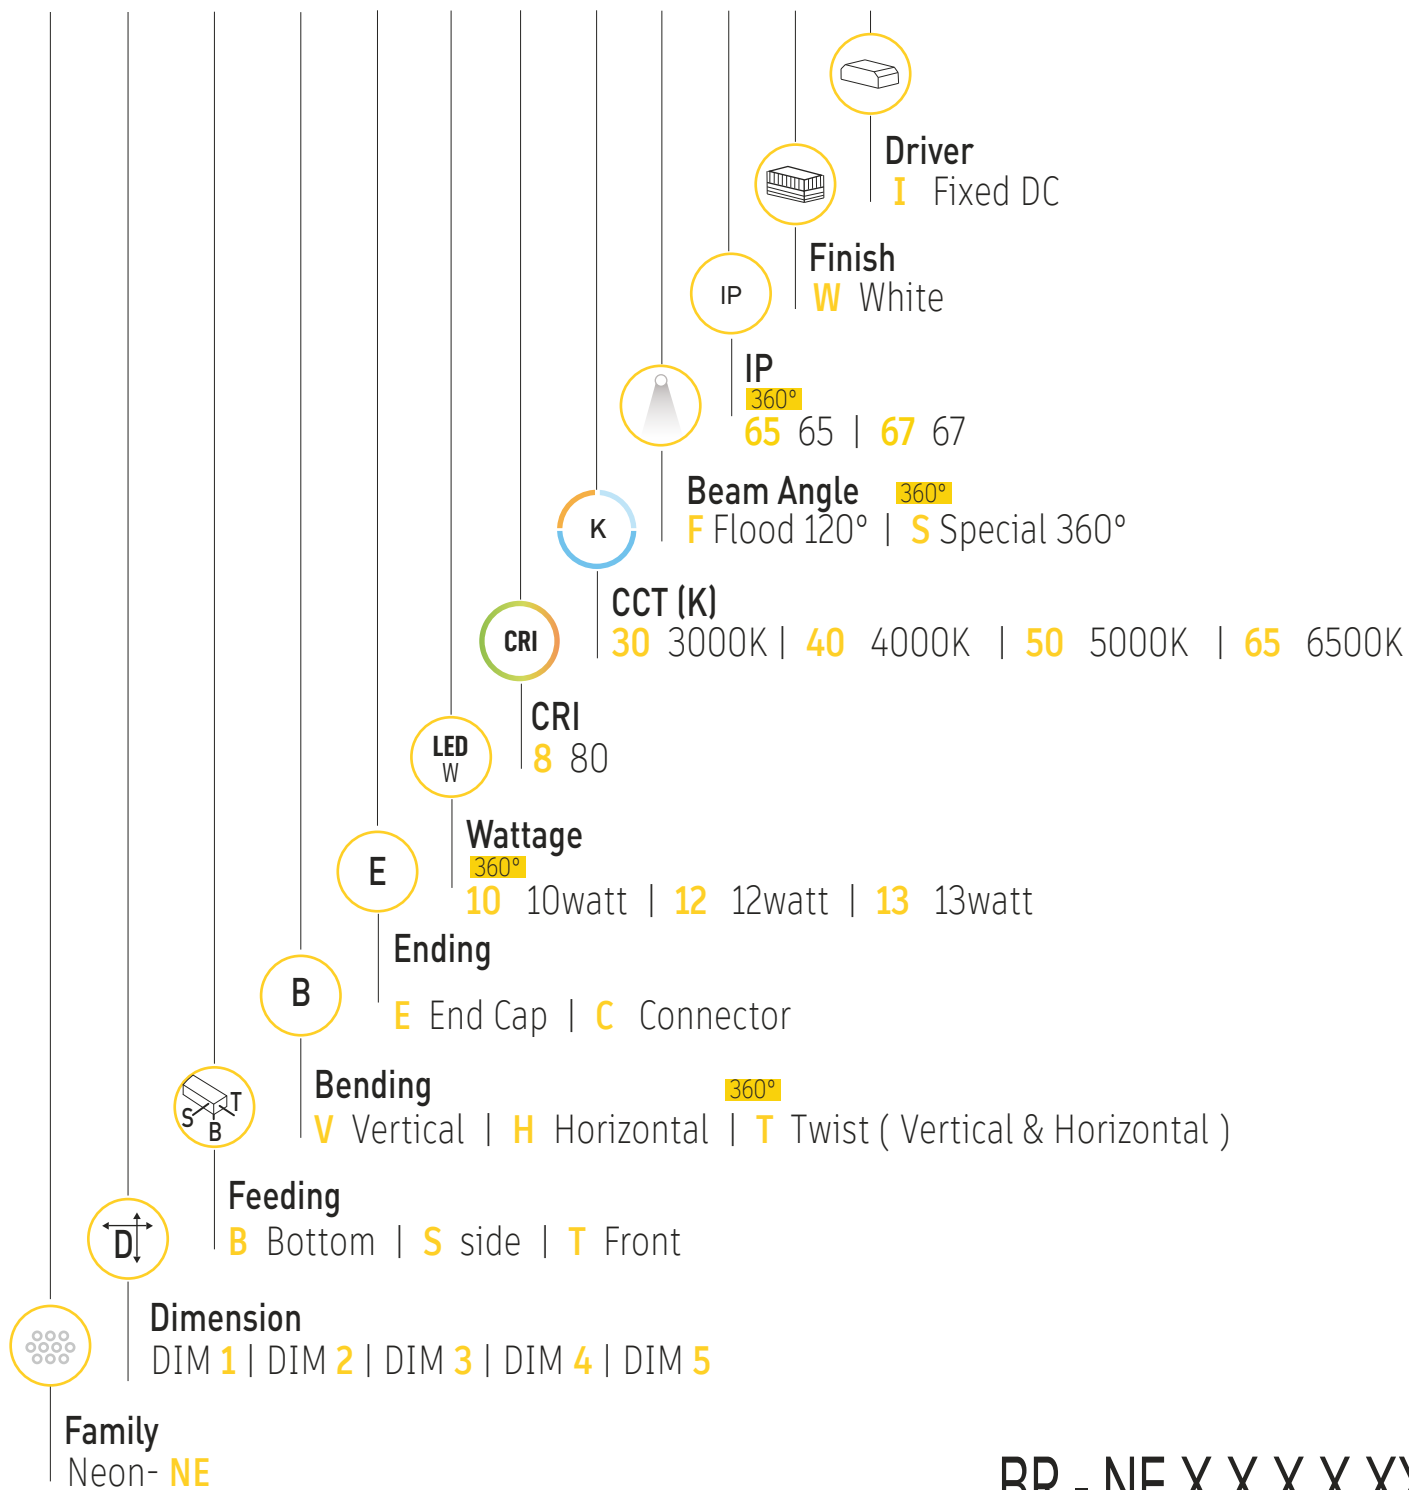

Product coding system

BR - NE X X X X XX.8 XX X XX W - I

Configure luminaire specs & send us the code for order confirmation