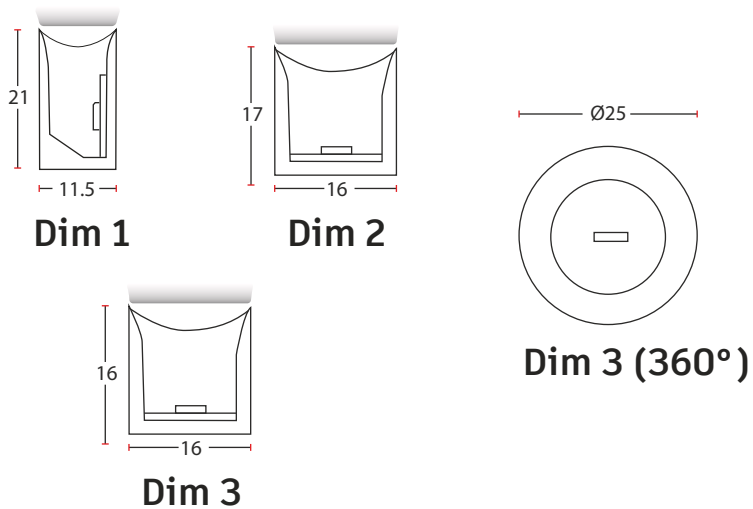

All dimensions in these sketches are in millimeters

Dimensions & specs of luminaires

Dim	Width	Height	Watt/m	Lumen/m	Reel Length
1	11.5mm	21mm	12	1320	Customizable from 1m up to 10m
2	16mm	17mm	13	1430	
3	16mm	16mm	6	490	
4	16mm	16mm	10	610	

Dim	Ø Diameter	Watt/m	Lumen/m	Reel Length
5	25mm	10	1100	Customizable from 1m up to 10m

All dimensions in this schedule table are in millimeters

BR-NE X X X X XX.8 XX X XX W - I

Product coding system

BR - NE X X X X XX.8 XX X XX W - I