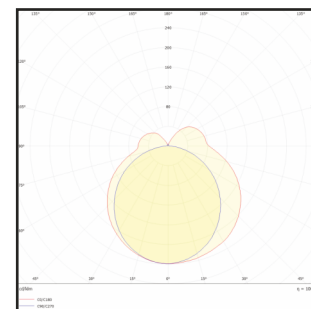

Neon

Flexibles

Optional Application

RGB

Dimmable

Brighton Luminaires Map

■ Brighton Luminaires Range

■ Selected Luminaire Default placement

Indoor

Outdoor

Accessories

03. Stainless steel clips

01. Stainless steel flexible channel

02. Aluminium channel

Beam Angle