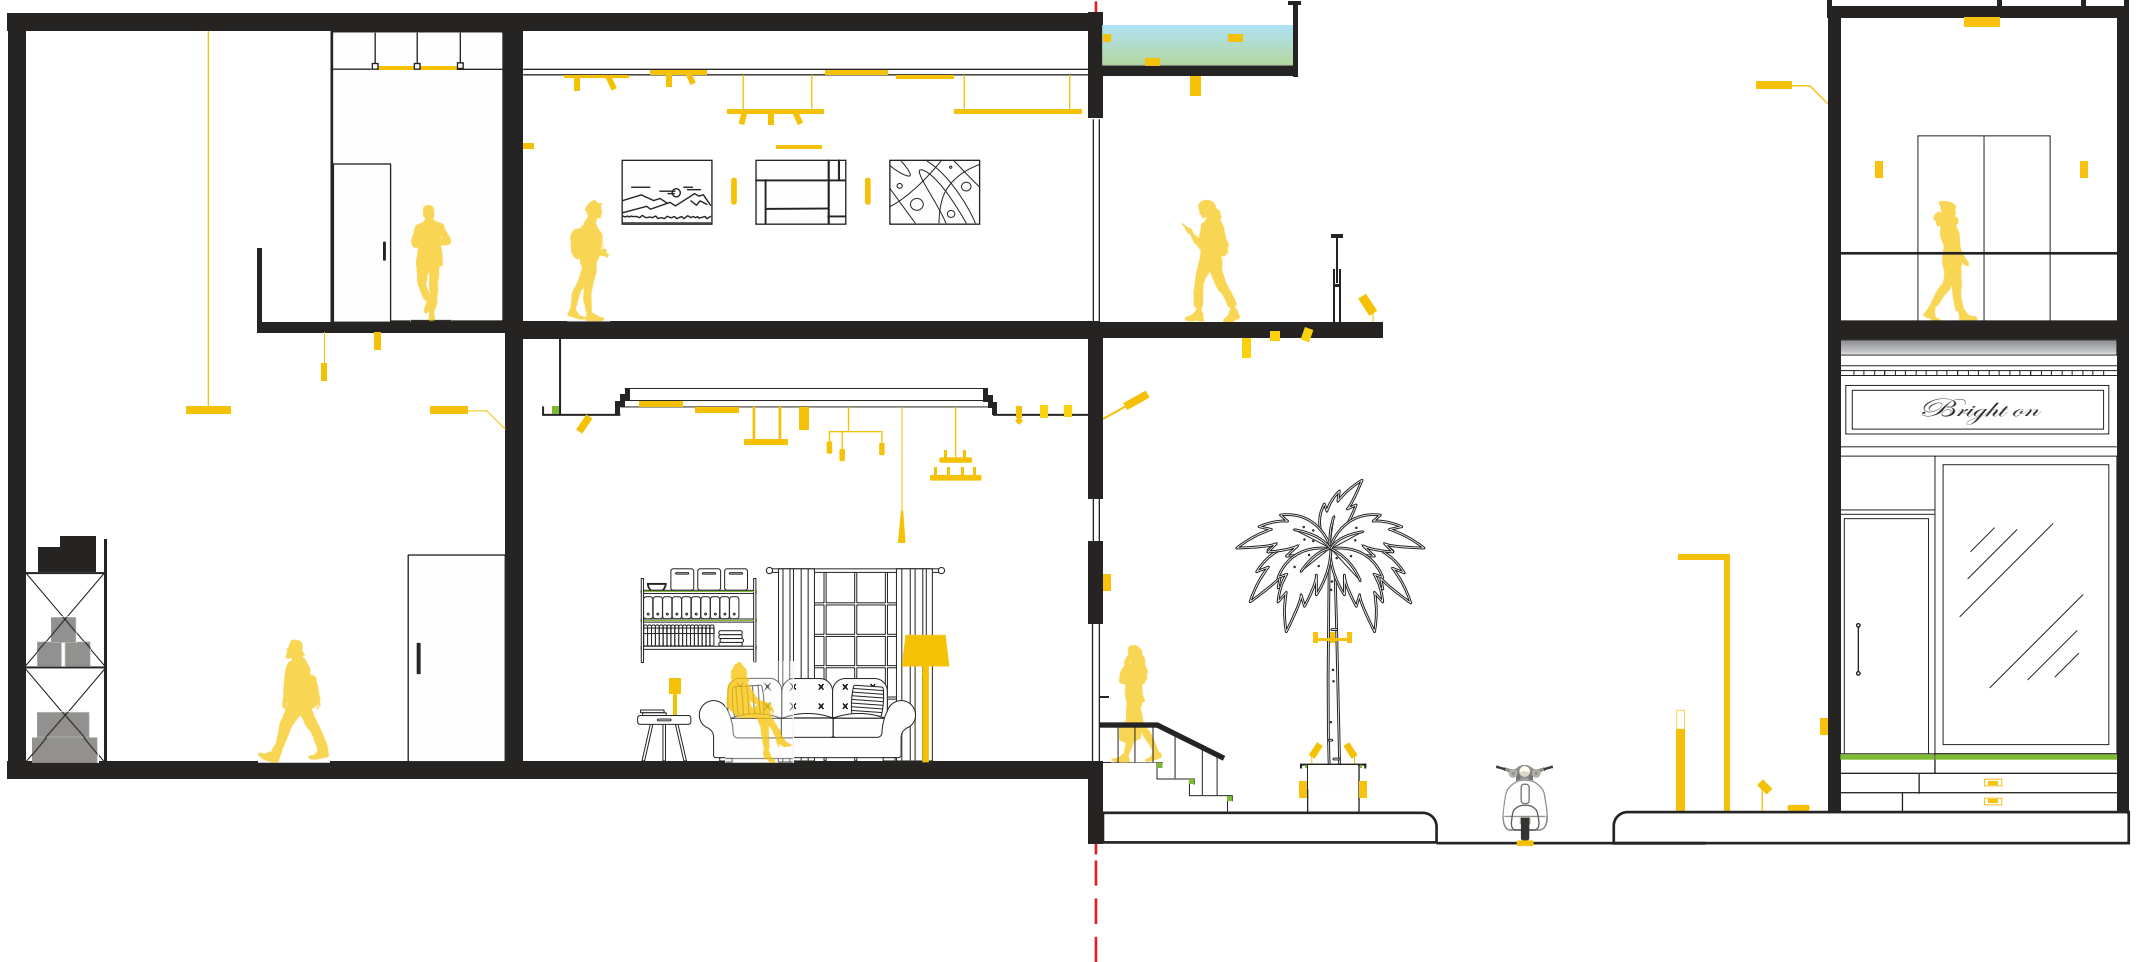

Neon

Flexibles

Optional Application

RGB

Dimmable

Brighton Luminaires Map

■ Brighton Luminaires Range

■ Selected Luminaire Default placement

Indoor

Outdoor

Accessories

03. Stainless steel clips

01. Stainless steel flexible channel

02. Aluminium channel

Beam Angle