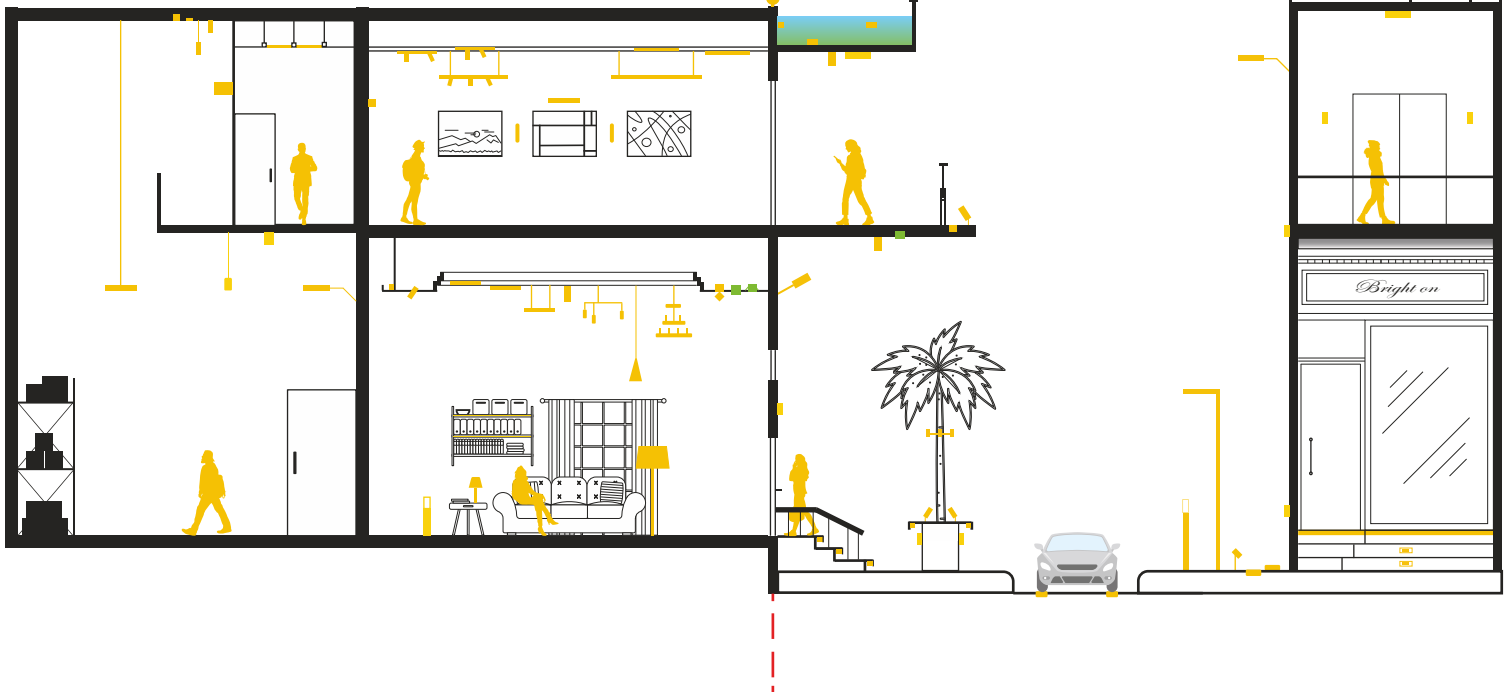

Loro X

Downlight

Optional Application

Dimmable

Brighton Luminaires Map

- Brighton Luminaires Range
- Selected Luminaire Default placement

Indoor

Outdoor

Accessories

Beam Angle

Loro X

BRIGHTON