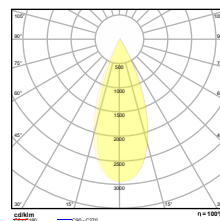

Loro X

Downlight

Dimensions & Specs

All dimensions in these sketches are in millimeters*

Dimensions of luminaires

Dim	Ø Diameter	Height	Cutout
1	Ø64mm	84mm	Ø75mm

All dimensions in this schedule table are in millimeters

Loro X

Downlight

Optional Application

Dimmable

Brighton Luminaires Map

- Brighton Luminaires Range
- Selected Luminaire Default placement

Indoor

Outdoor

Accessories

Beam Angle

Loro X

BRIGHTON