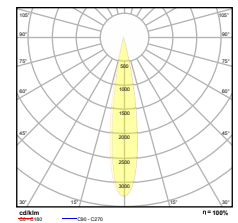

Accessories

Beam Angle