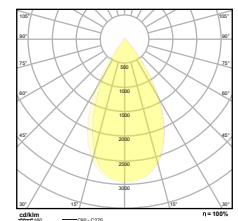

Loro X

Downlight

Dimensions & Specs

All dimensions in these sketches are in millimeters*

Dimensions of luminaires

Dim	Ø Diameter	Height	Cutout
1	Ø64mm	84mm	Ø75mm

All dimensions in this schedule table are in millimeters

Loro X

Downlight

Optional Application

Dimmable

Brighton Luminaires Map

- Brighton Luminaires Range
- Selected Luminaire Default placement

Indoor

Outdoor

Accessories

Beam Angle

Loro X

BRIGHTON