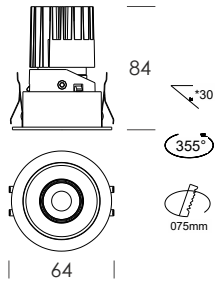

Physical Specification

Material Finish	Die cast aluminium
Diffuser	Polycarbonate
Optics	Clear
Ingress protection (IP)	20 44

Electric Characteristics

Light	LED Built in
Source LED	COB
Type Power	8 Watt
P.F	>0.9

Loro X

Downlight

Dimensions & Specs

All dimensions in these sketches are in millimeters*

Dimensions of luminaires

Dim	Ø Diameter	Height	Cutout
1	Ø64mm	84mm	Ø75mm

All dimensions in this schedule table are in millimeters

Specs

Dimension (mm)	Wattage (W)	lumen (lm)
Dim1	8 watt	635lm

BR-LOX 1 T R 8 .9 XX X XX X - X

Product coding system

BR - LOX 1 T R 8 .9 XX X XX X - X

Configure luminaire specs & send us the code for order confirmation