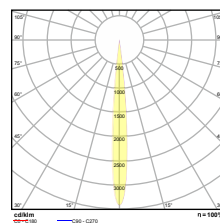

Accessories

Beam Angle