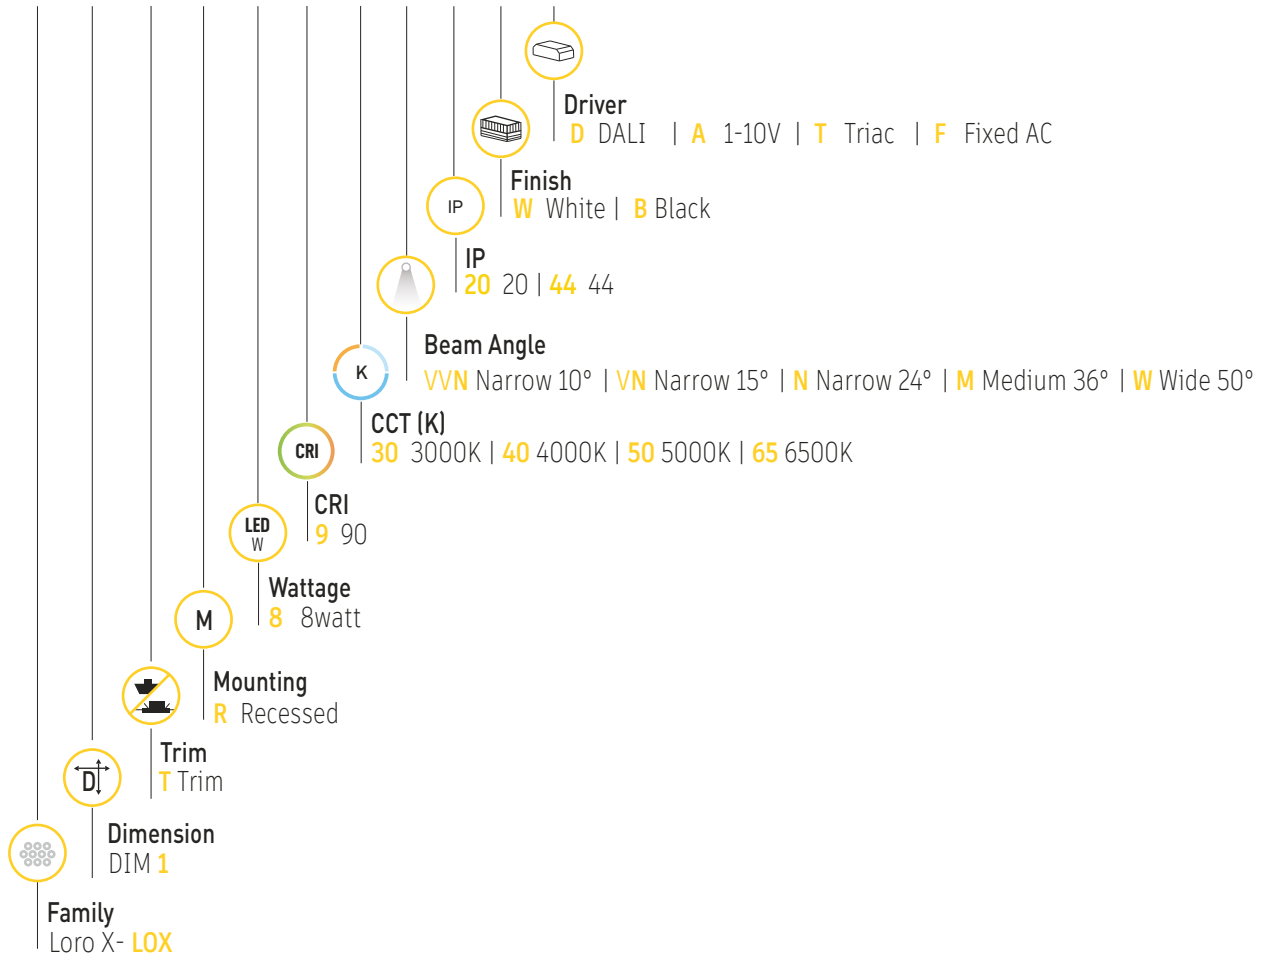

Product coding system

BR - LOX 1 T R 8 .9 XX X XX X - X

Configure luminaire specs & send us the code for order confirmation