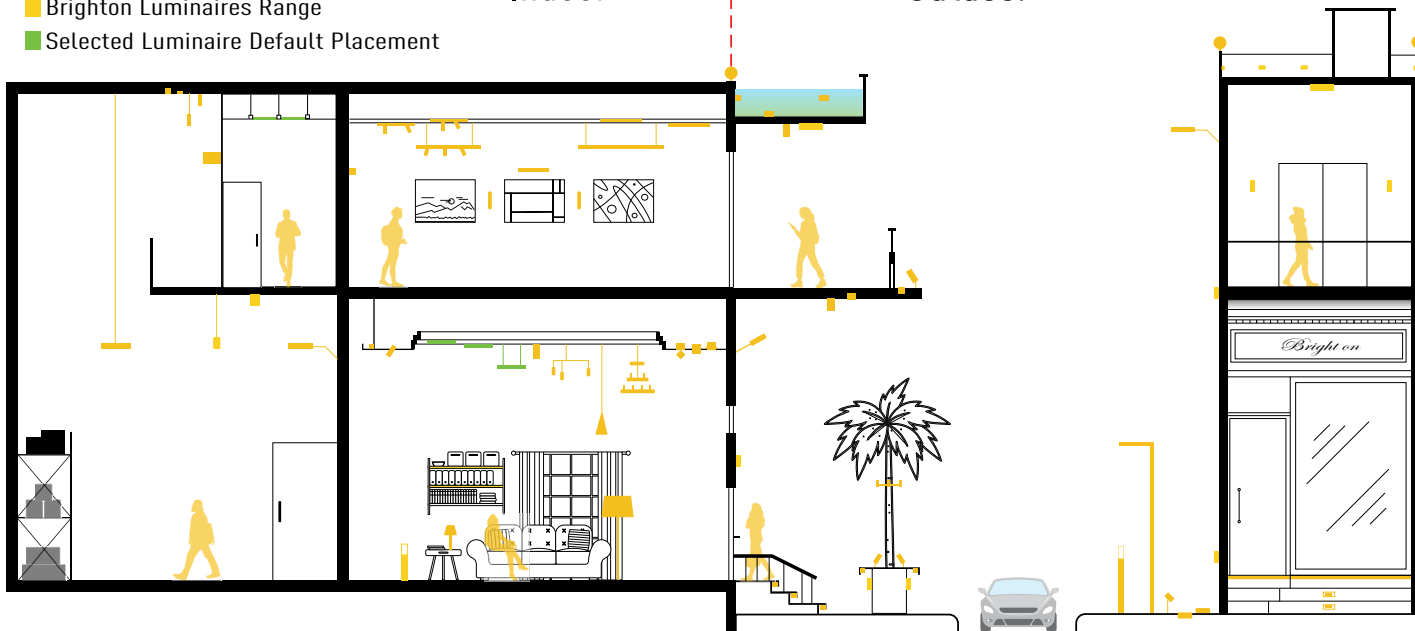

Bianco-B

Lighting Panel

DESCRIPTION

Suitable for a wide range of applications, Bianco is a backlit, edge lit, and reduced-glare luminaire that delivers uniform and controlled light. With its PMMA diffuser, it can provide a totally innovative way to light up spaces. It is ideal for general areas while maintaining a family visual throughout the building.

Dimmable

Brighton luminaires Map

■ Brighton Luminaires Range

■ Selected Luminaire Default Placement

Indoor

Outdoor

Accessories

01. Suspension Kit

02. Surface Kit

Beam Angle Polar Curve

Bianco B

BRIGHTON