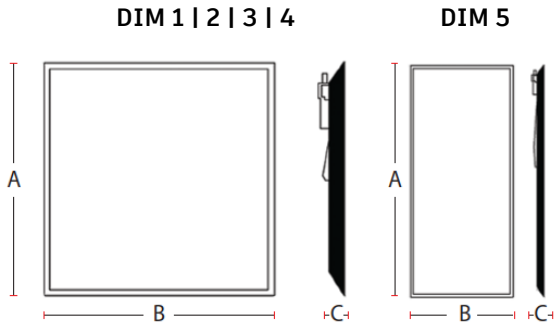

Dimensions of luminaires

Dim	A	B	C
1	595/620	595/620	30
2	595/620	595/620	36
3	595/620	595/620	40
4	595/620	595/620	42
5	1195	295	30

* All dimensions in this schedule table are in millimeters*

Specs

Dimensions (mm)	Wattage (W)	lumen (lm)
Dim1	30 watt	3150lm
Dim2	36 watt	3800lm
Dim3	40 watt	4200lm
Dim4	42 watt	4410lm
Dim5	40watt	4200lm