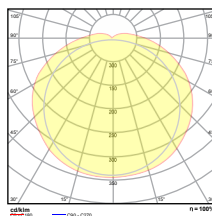

Dimensions of luminaires

Dim	A	B	C
1	595/620	595/620	30
2	595/620	595/620	36
3	595/620	595/620	40
4	595/620	595/620	42
5	1195	295	30

* All dimensions in this schedule table are in millimeters*

Specs

Dimensions (mm)	Wattage (W)	lumen (lm)
Dim1	30 watt	3150lm
Dim2	36 watt	3800lm
Dim3	40 watt	4200lm
Dim4	42 watt	4410lm
Dim5	40watt	4200lm

02. Surface Kit

Beam Angle Polar Curve

Bianco B

BRIGHTON