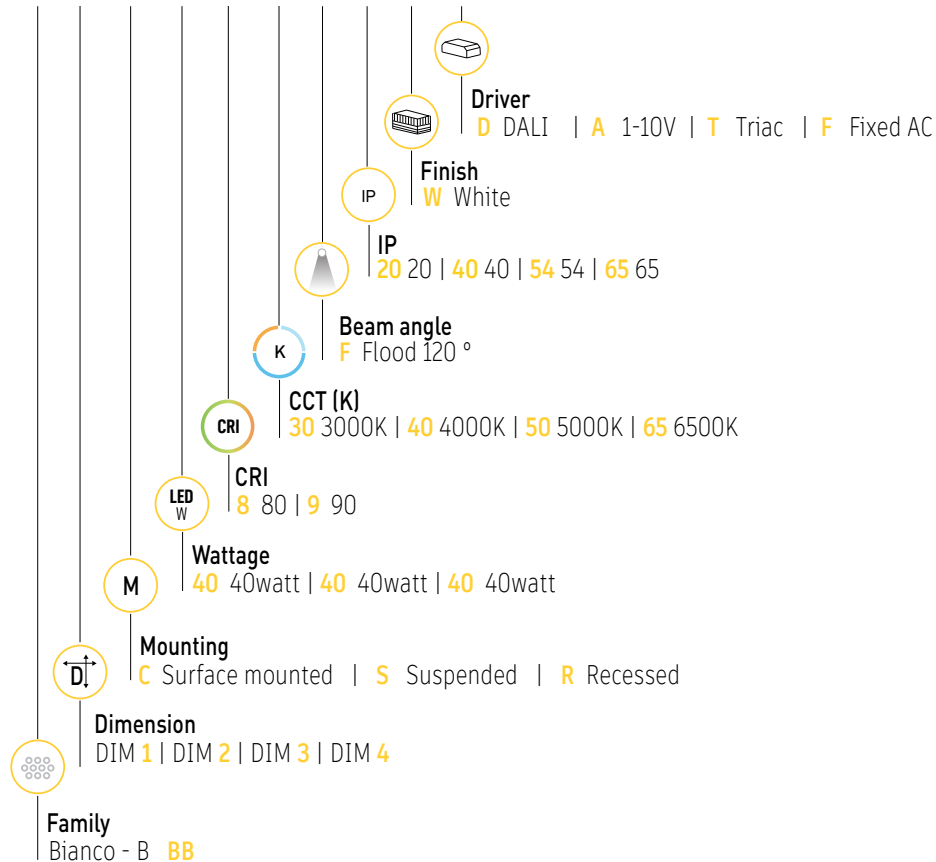

Product coding system

BR - BB X X XX.X XX F XX W - X

BR - BB X X XX.X XX F XX W - X

Configure luminaire specs & send us the code for order confirmation