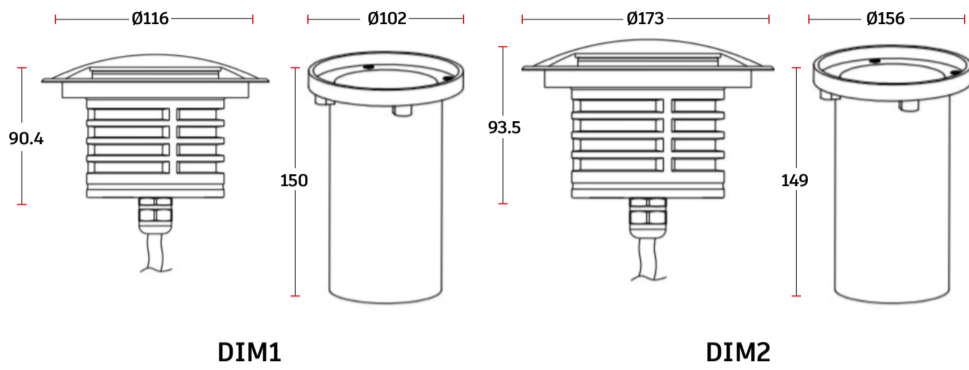

## Dimensions & Specs

DIM1

DIM2

\*All dimensions in these sketches are in millimeters\*

## Dimensions of luminaires

Dim	Ø	H	Cutout
1	116mm	150mm	102mm
2	173mm	149mm	156mm