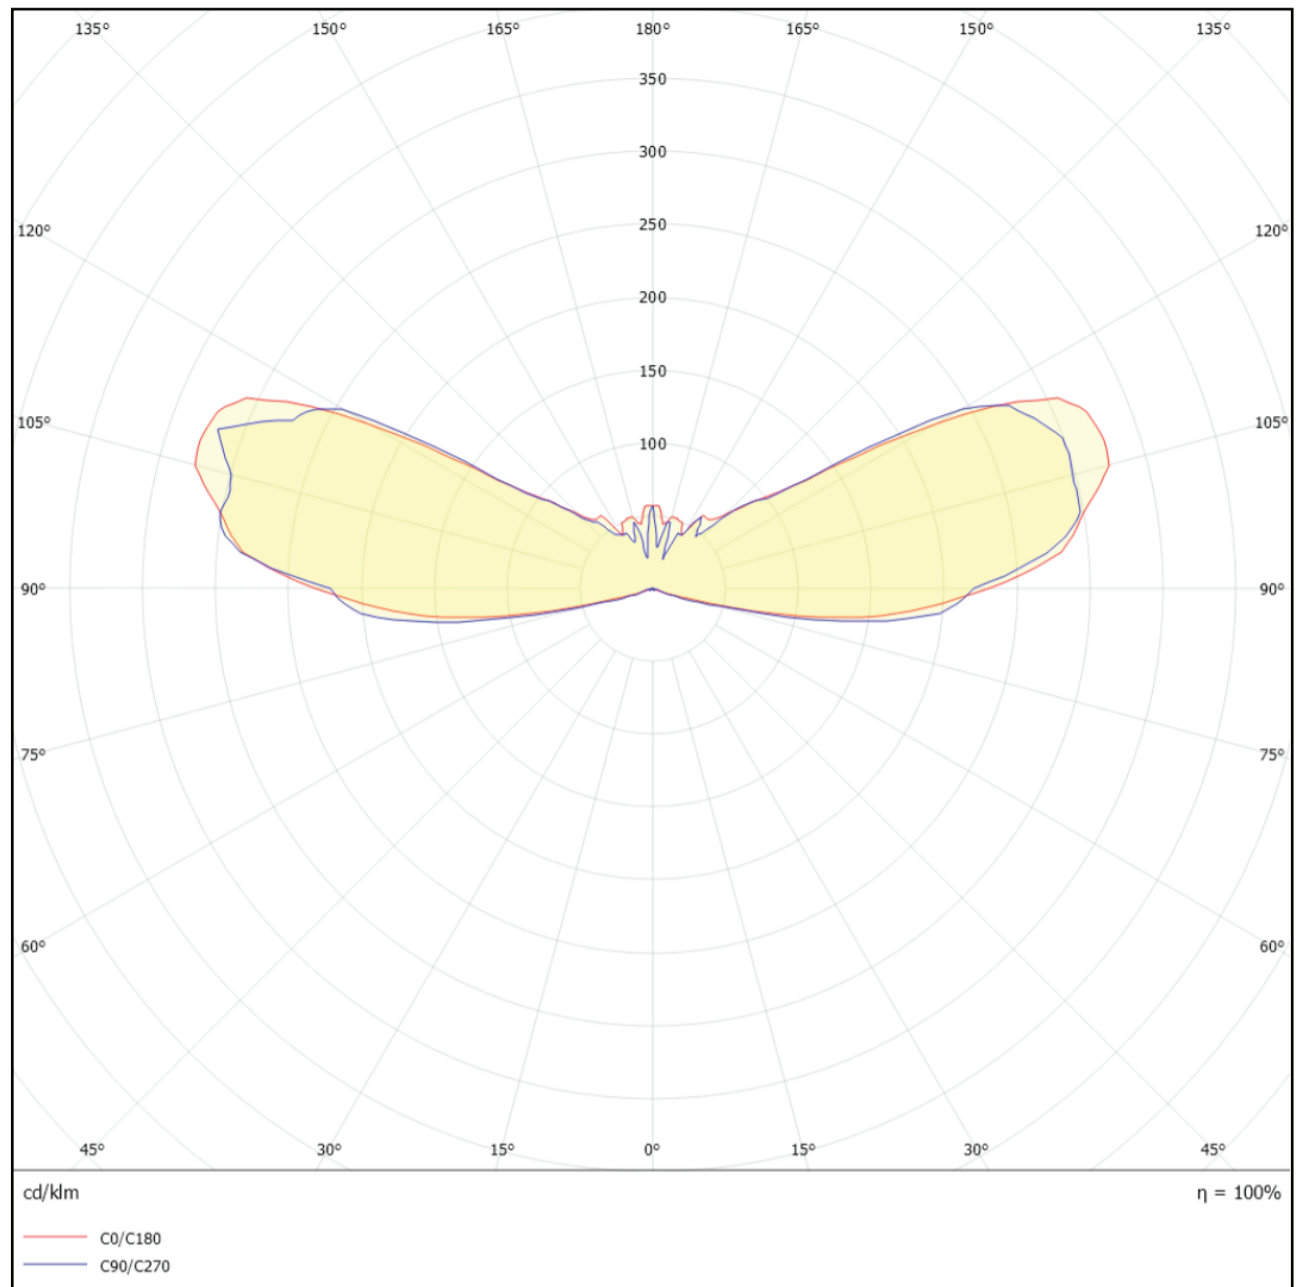

## Dimensions of luminaires

Dim	Ø	H	Cutout
1	116mm	150mm	102mm
2	173mm	149mm	156mm

## Specs

Wattage (W)	lumen (lm)
6 watt	600lm
12 watt	1200lm

\*All dimensions in this schedule table are in millimeters\*

## Brighton luminaires Map

- Brighton Luminaires Range
- Selected Luminaire Default placement

Indoor

Outdoor

Accessories

12 Watt Single Sector  
Polar Curve

12 Watt Single Sector  
Cartesian Diagram

12 Watt Double Sector  
Polar Curve

12 Watt Double Sector  
Cartesian Diagram

12 Watt Quad Sector  
Polar Curve

12 Watt Quad Sector  
Cartesian Diagram

Vora VO

BRIGHTON  N