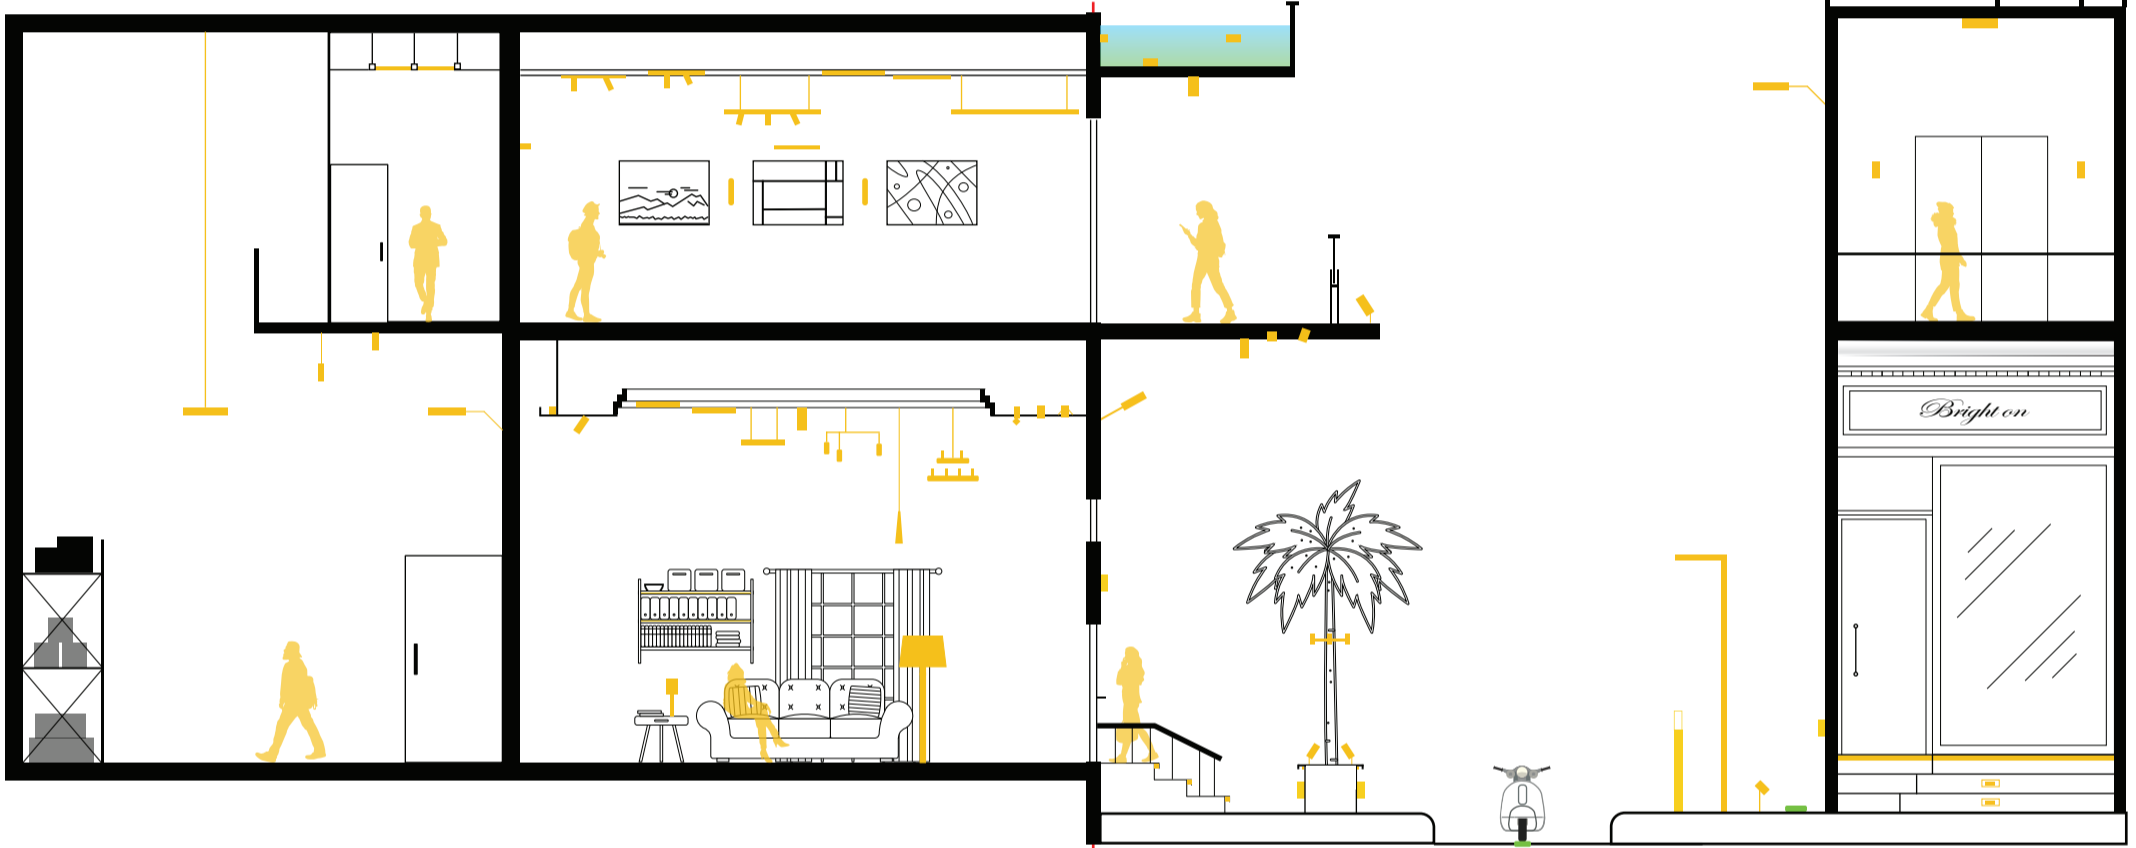

## Optional Application

RGB

Dimmable

## Brighton luminaires Map

- Brighton Luminaires Range
- Selected Luminaire Default placement

Indoor

Outdoor

Accessories

12 Watt Single Sector  
Polar Curve

12 Watt Single Sector  
Cartesian Diagram

12 Watt Double Sector  
Polar Curve