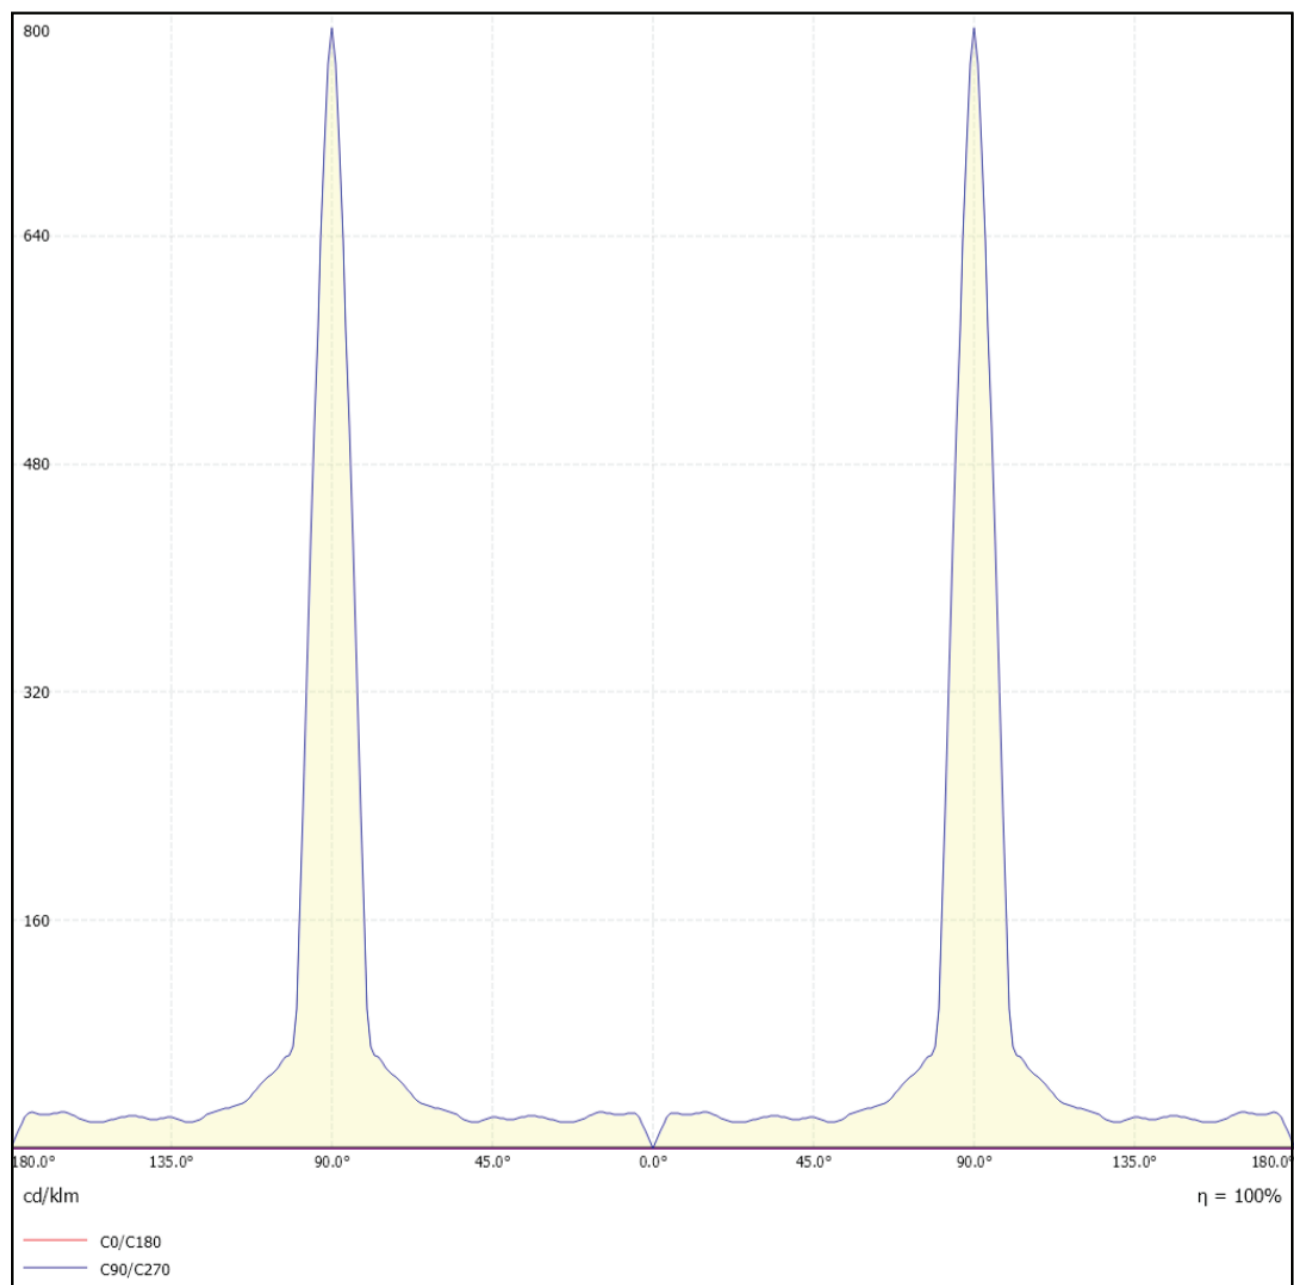

## Brighton luminaires Map

- Brighton Luminaires Range
- Selected Luminaire Default placement

Indoor

Outdoor

Accessories

12 Watt Single Sector  
Polar Curve

12 Watt Single Sector  
Cartesian Diagram

12 Watt Double Sector  
Polar Curve

12 Watt Double Sector  
Cartesian Diagram

12 Watt Quad Sector  
Polar Curve

12 Watt Quad Sector  
Cartesian Diagram

Vora VO

BRIGHTON  N