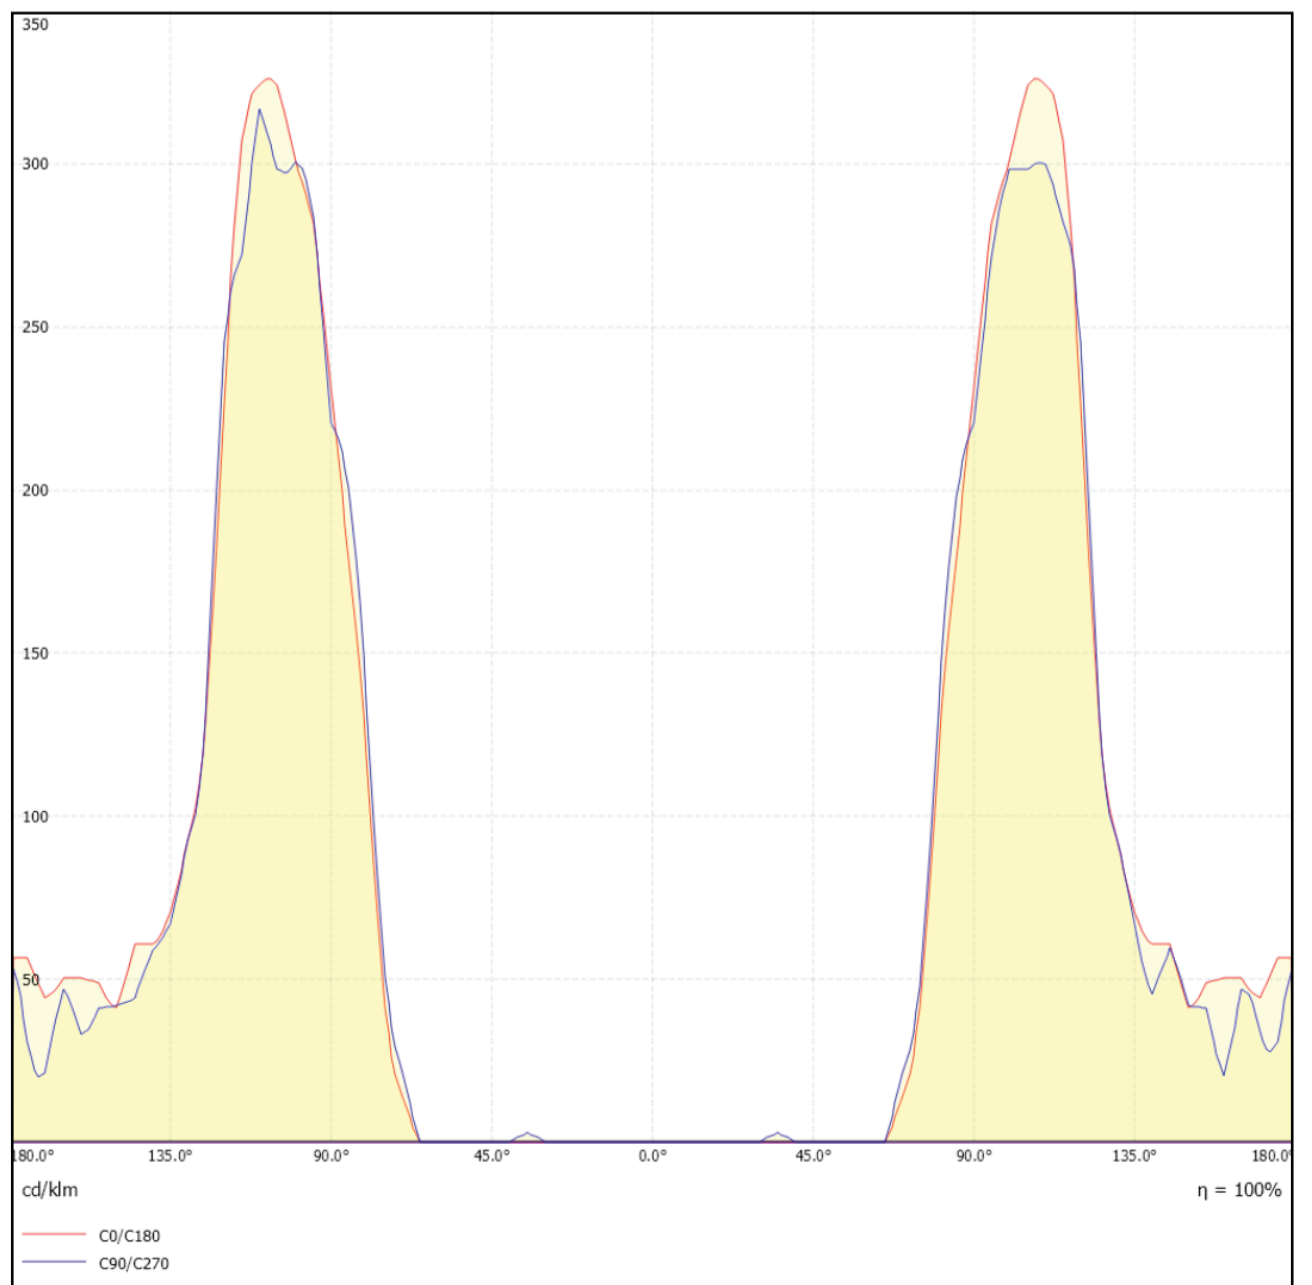

## Brighton luminaires Map

- Brighton Luminaires Range
- Selected Luminaire Default placement

Indoor

Outdoor

Accessories

12 Watt Single Sector  
Polar Curve

12 Watt Single Sector  
Cartesian Diagram

12 Watt Double Sector  
Polar Curve

12 Watt Double Sector  
Cartesian Diagram

12 Watt Quad Sector  
Polar Curve

12 Watt Quad Sector  
Cartesian Diagram

Vora VO

BRIGHTON  N