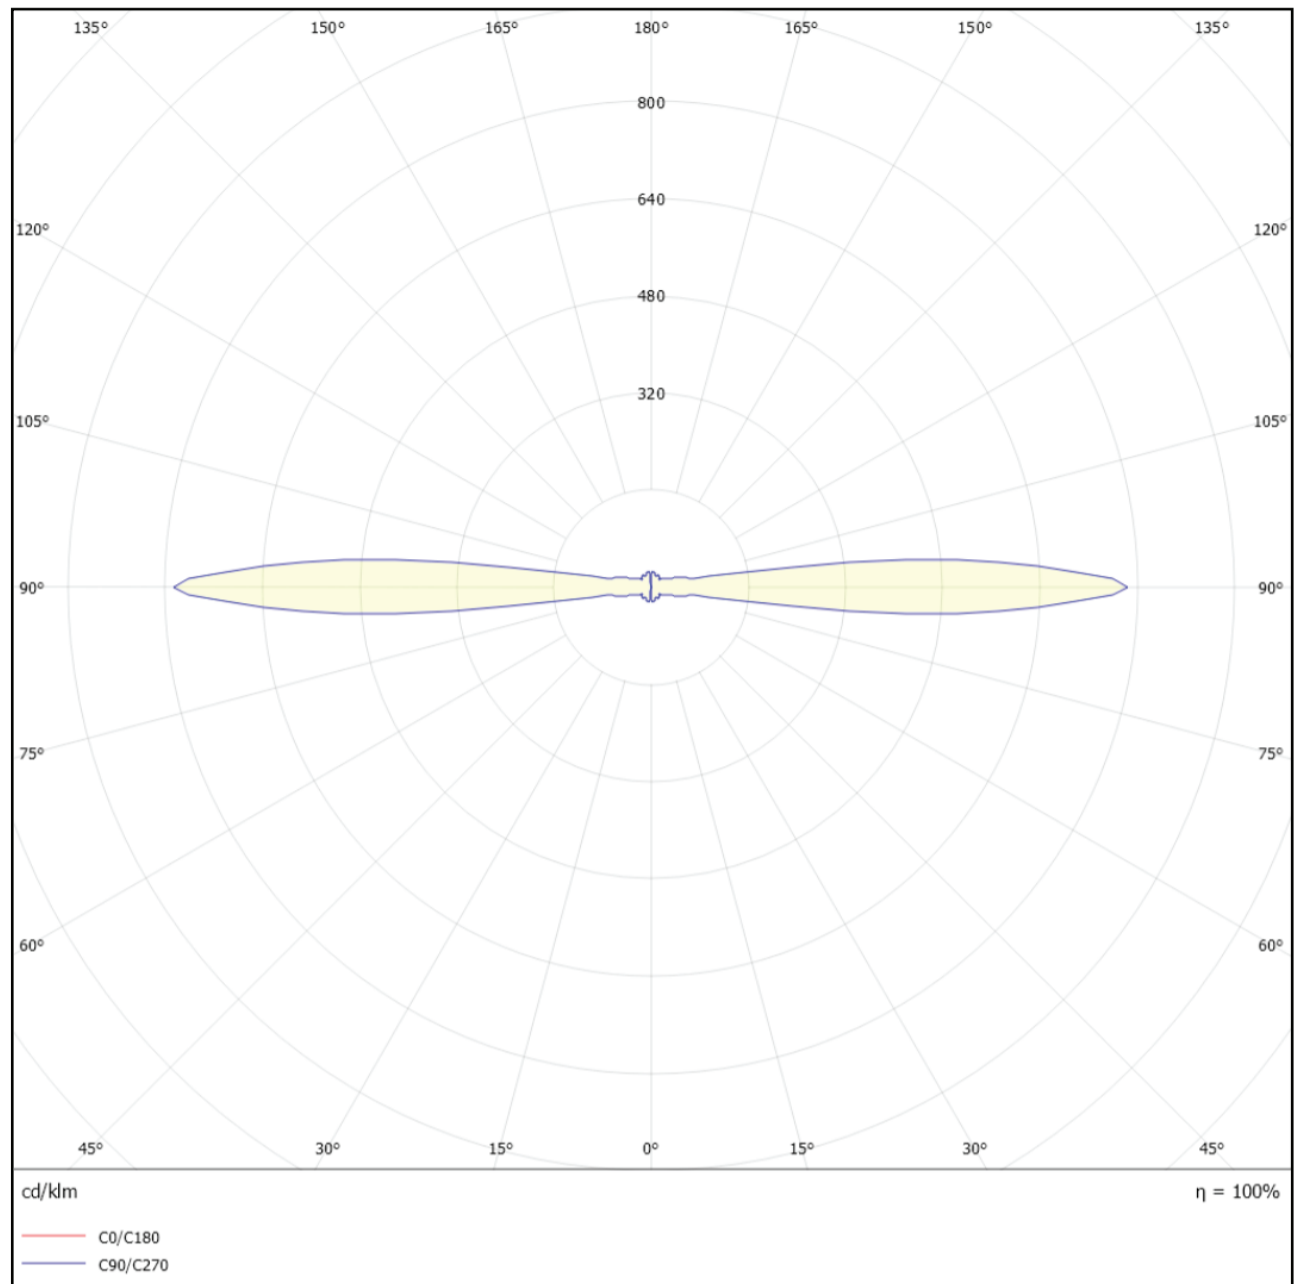

## Dimensions of luminaires

Dim	Ø	H	Cutout
1	116mm	150mm	102mm
2	173mm	149mm	156mm

## Specs

Wattage (W)	lumen (lm)
6 watt	600lm
12 watt	1200lm

\*All dimensions in this schedule table are in millimeters\*

## Brighton luminaires Map

- Brighton Luminaires Range
- Selected Luminaire Default placement

Indoor

Outdoor

Accessories

12 Watt Single Sector  
Polar Curve

12 Watt Single Sector  
Cartesian Diagram

12 Watt Double Sector  
Polar Curve

12 Watt Double Sector  
Cartesian Diagram

12 Watt Quad Sector  
Polar Curve

12 Watt Quad Sector  
Cartesian Diagram

Vora VO

BRIGHTON  N