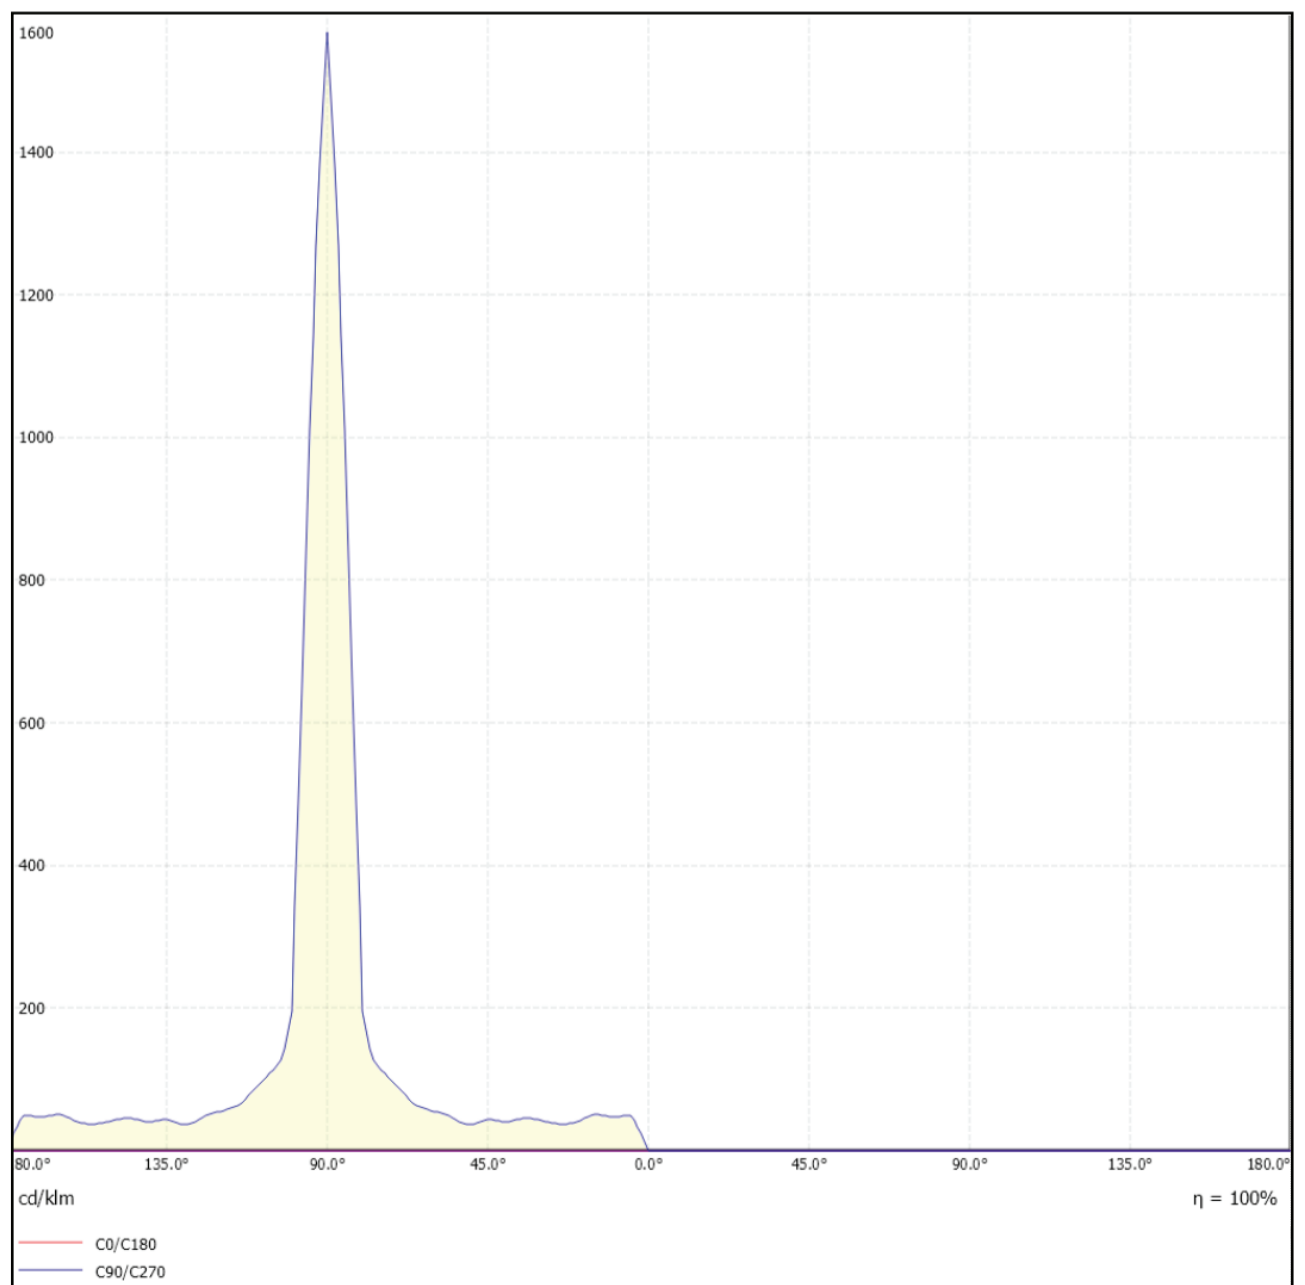

## Brighton luminaires Map

- Brighton Luminaires Range
- Selected Luminaire Default placement

Indoor

Outdoor

Accessories

12 Watt Single Sector  
Polar Curve

12 Watt Single Sector  
Cartesian Diagram

12 Watt Double Sector  
Polar Curve

12 Watt Double Sector  
Cartesian Diagram

12 Watt Quad Sector  
Polar Curve

12 Watt Quad Sector  
Cartesian Diagram

Vora VO

BRIGHTON  N