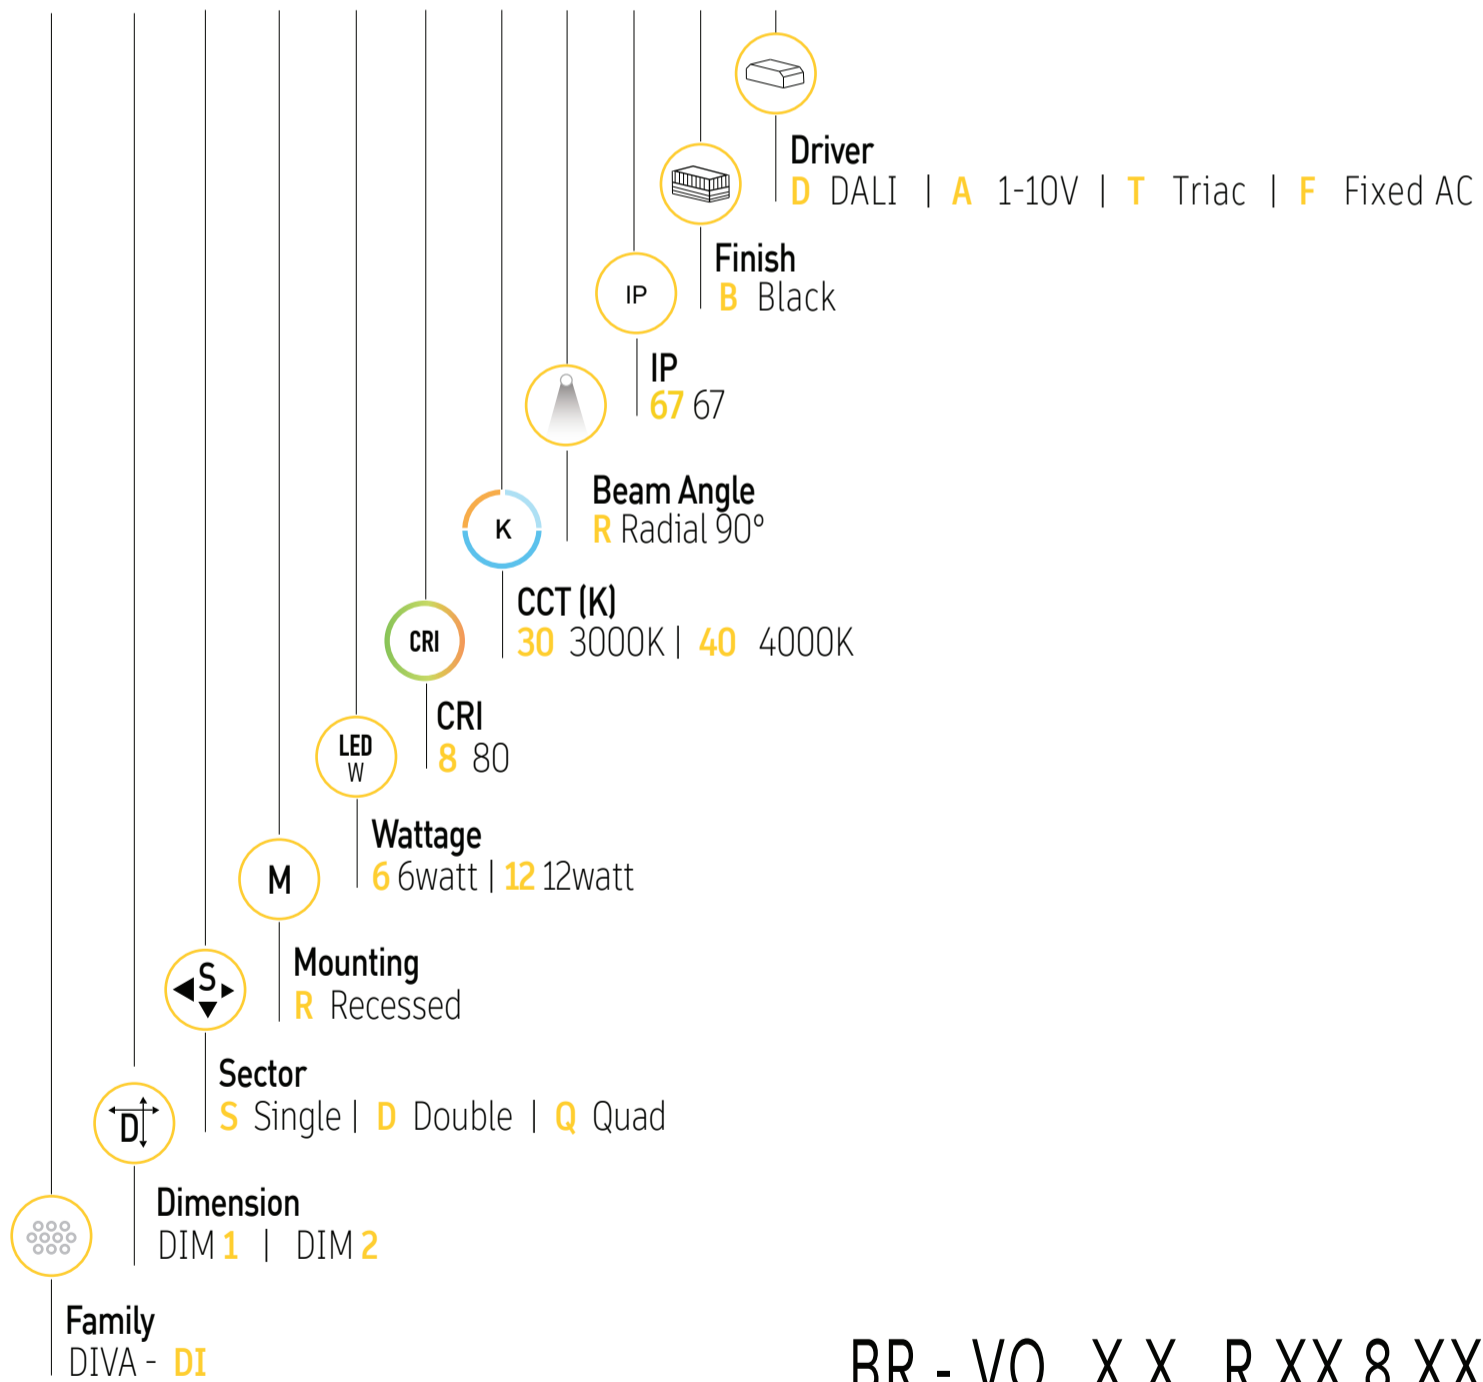

Product coding system

BR - VO X X R XX.8 XX R 67 B - X

BR - VO X X R XX.8 XX R 67 B - X

Configure luminaire specs & send us the code for order confirmation