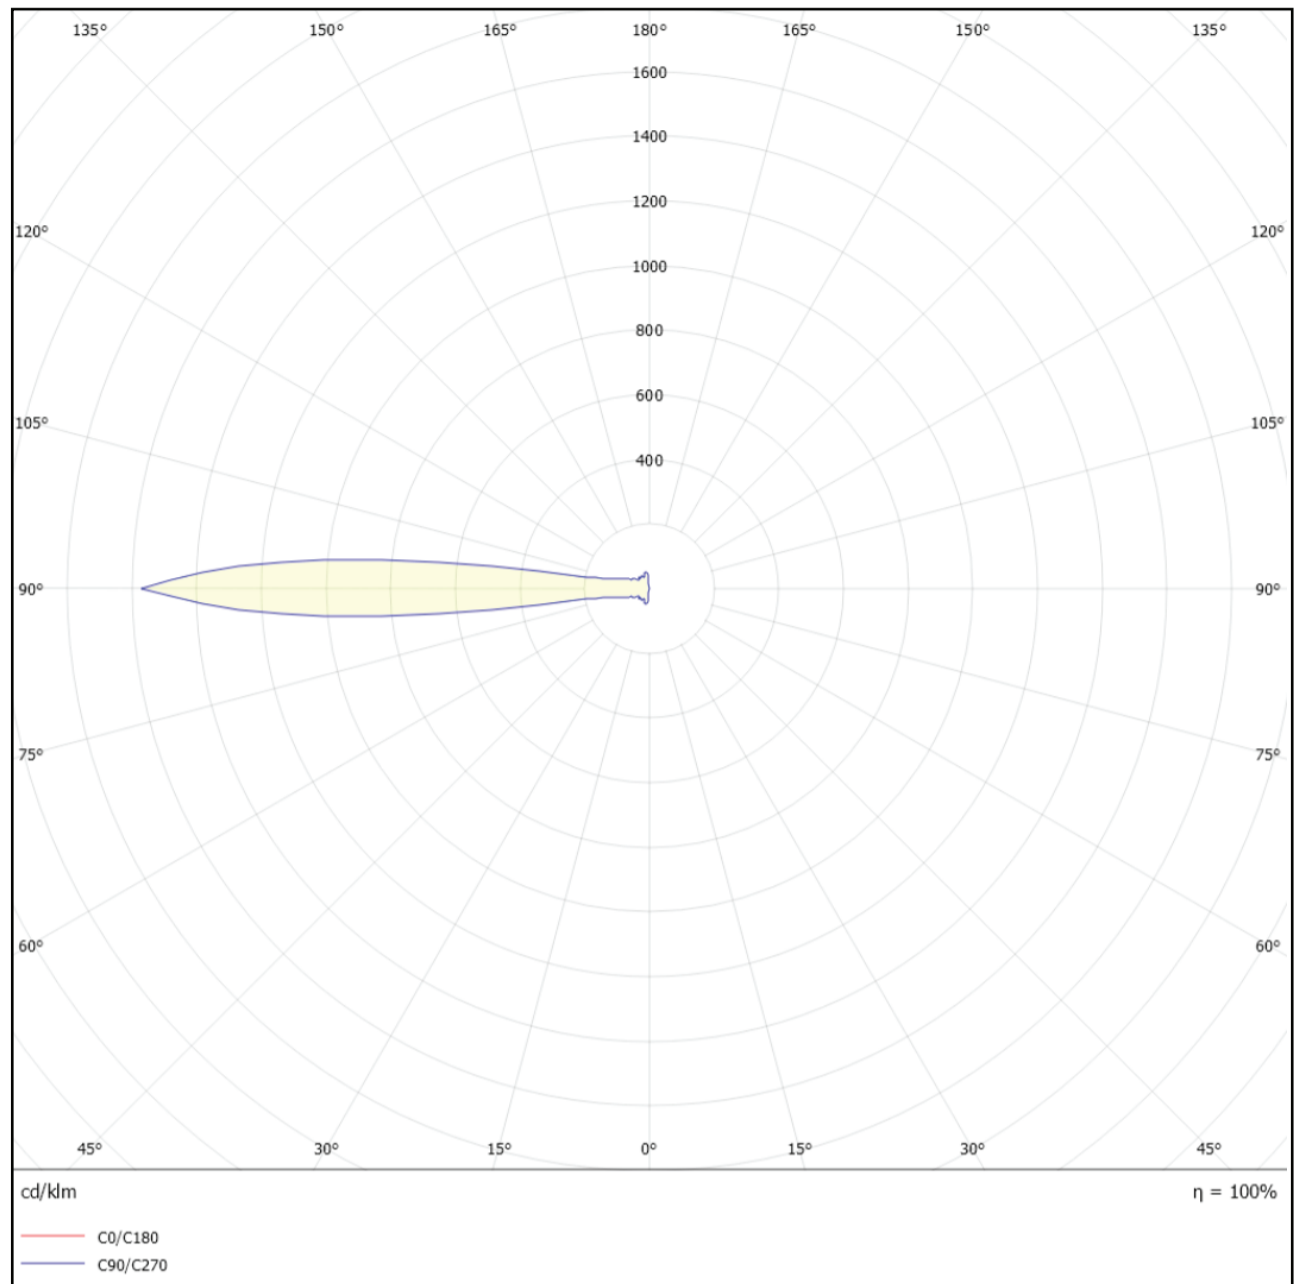

## Dimensions of luminaires

Dim	Ø	H	Cutout
1	116mm	150mm	102mm
2	173mm	149mm	156mm

## Brighton luminaires Map

- Brighton Luminaires Range
- Selected Luminaire Default placement

Indoor

Outdoor

Accessories

12 Watt Single Sector  
Polar Curve

12 Watt Single Sector  
Cartesian Diagram

12 Watt Double Sector  
Polar Curve

12 Watt Double Sector  
Cartesian Diagram

12 Watt Quad Sector  
Polar Curve

12 Watt Quad Sector  
Cartesian Diagram

Vora VO

BRIGHTON  N