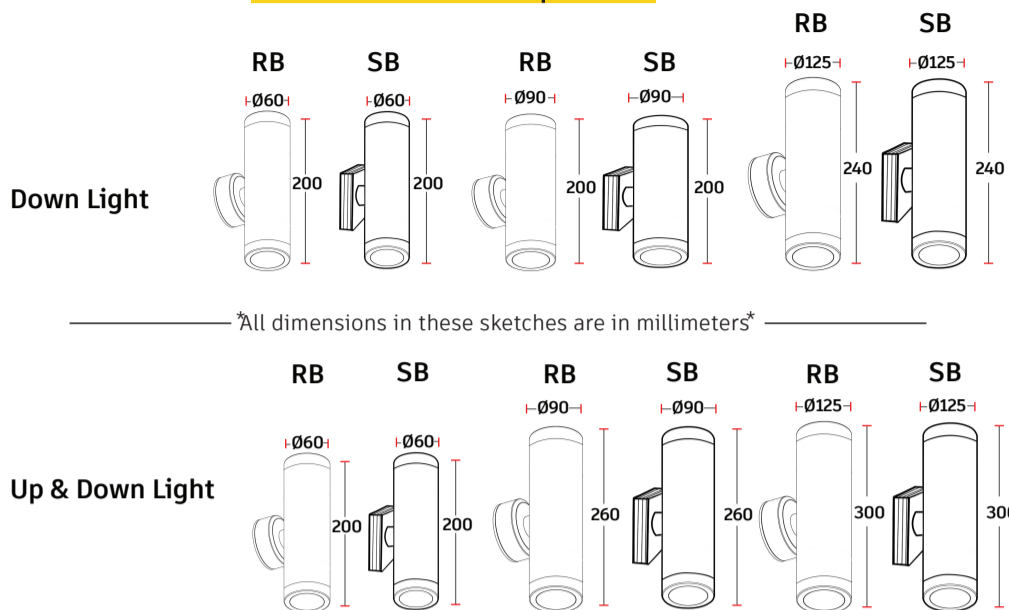

TRIDONIC PHILIPS

Driver

CREE ⇄

LED Chip

Illumination Data

Color temperature:	3000K 4000K
Lumen output:	600 LM 1320LM 2200LM 2640LM 4400 LM
CRI	80
Beam angle	24° Narrow 2x24° Narrow

Physical Specification

Material Finish	Die cast aluminium
Diffuser	Polycarbonate
Optics	Lens
Ingress protection (IP)	65
Impact Protection (IK)	08

Electric Characteristics

Light source	LED Built in
LED type	SMD
Power	6 Watt 2x6 Watt 12 Watt 2x12 Watt 20 Watt 2x20 Watt
P.F	>0.9
LED chip	Cree
Driver	Tridonic Philips

Installation

Installation	Surface Wall Mounted
Wiring	Product complete with electronic components

Una

Wall Mounted

Dimensions & Specs

Dimensions & specs of luminaires

Downlight				
Dim	Ø	Height	Watt	Lumen
1	60mm	200mm	6	600
2	90mm	200mm	12	1320
3	125mm	240mm	20	2200

Up & Down				
Dim	Ø	Height	Watt	Lumen
4	60mm	200mm	6x2	1200
5	90mm	260mm	12x2	2640
6	125mm	300mm	20x2	4400

RB Round base SB Square base

All dimensions in this schedule table are in millimeters

Product coding system

BR - UN X X C XX.8 XX N 65 X - X

BR - UN X X C XX.8 XX N 65 X - X

Configure luminaire specs & send us the code for order confirmation