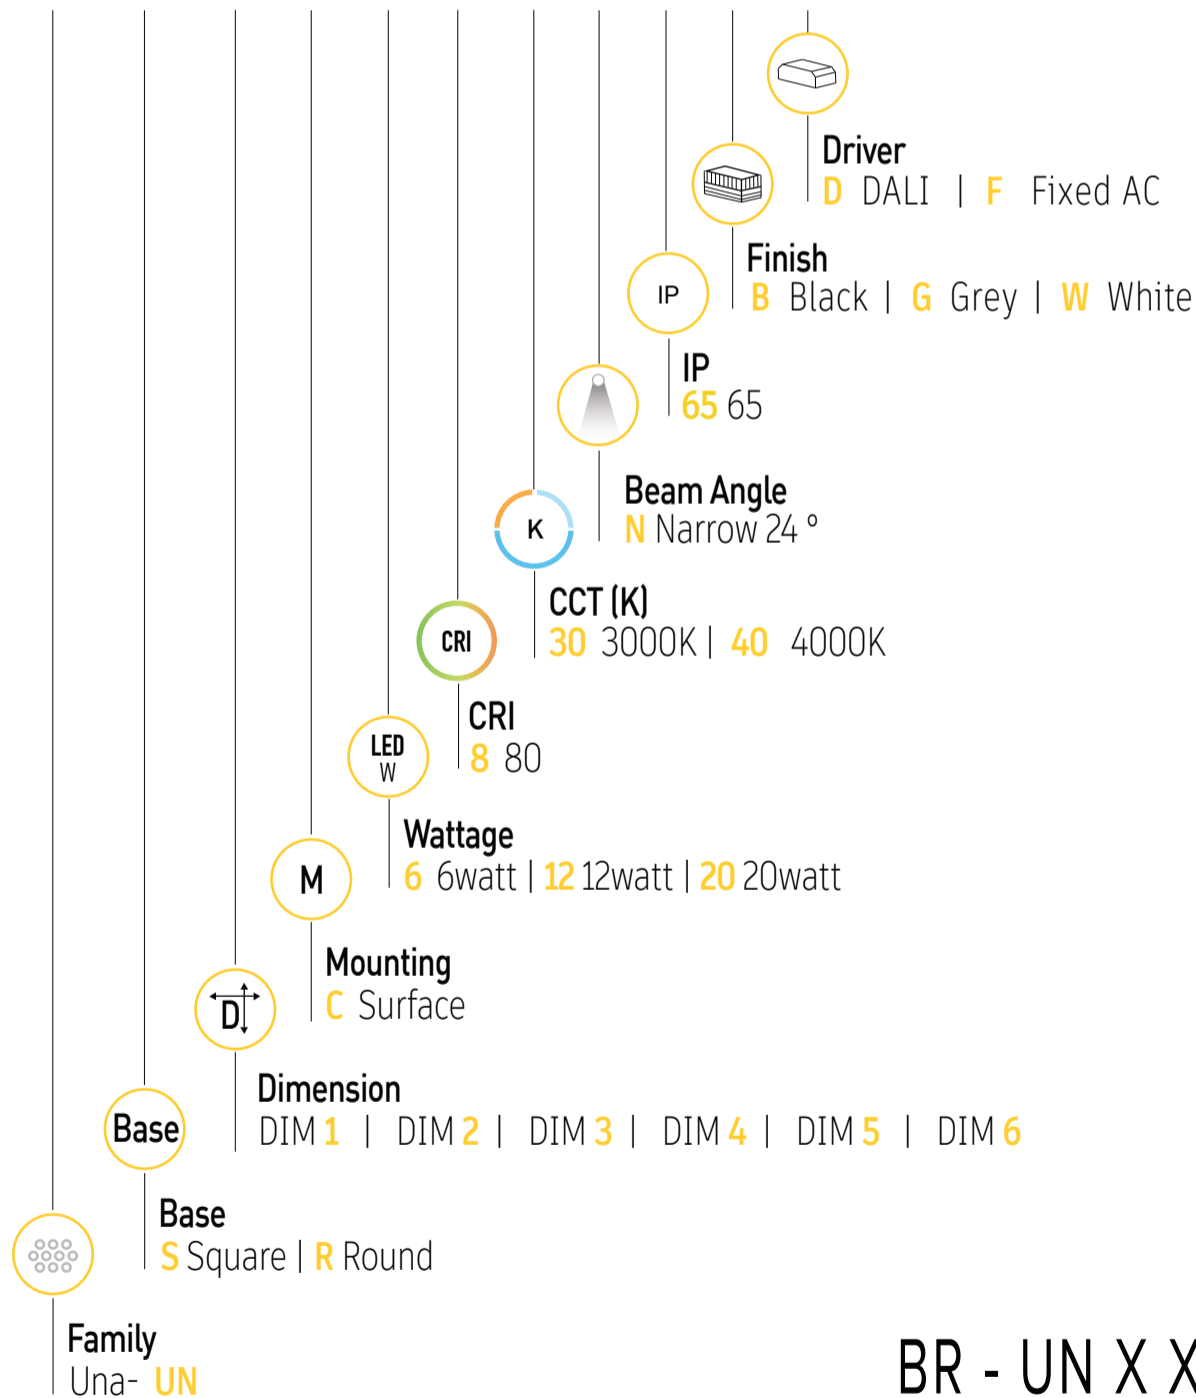

TRIDONIC PHILIPS

Driver

CREE ⇄

LED Chip

Illumination Data

Color temperature:	3000K 4000K
Lumen output:	600 LM 1320LM 2200LM 2640LM 4400 LM
CRI	80
Beam angle	24° Narrow 2x24° Narrow

Physical Specification

Material Finish	Die cast aluminium
Diffuser	Polycarbonate
Optics	Lens
Ingress protection (IP)	65
Impact Protection (IK)	08

Electric Characteristics

Light source	LED Built in
LED type	SMD
Power	6 Watt 2x6 Watt 12 Watt 2x12 Watt 20 Watt 2x20 Watt
P.F	>0.9
LED chip	Cree
Driver	Tridonic Philips

Installation

Installation	Surface Wall Mounted
Wiring	Product complete with electronic components

Una

Wall Mounted

Dimensions & Specs

Dimensions & specs of luminaires

Downlight				
Dim	Ø	Height	Watt	Lumen
1	60mm	200mm	6	600
2	90mm	200mm	12	1320
3	125mm	240mm	20	2200

Up & Down				
Dim	Ø	Height	Watt	Lumen
4	60mm	200mm	6x2	1200
5	90mm	260mm	12x2	2640
6	125mm	300mm	20x2	4400

RB Round base SB Square base

All dimensions in this schedule table are in millimeters

Product coding system

BR - UN X X C XX.8 XX N 65 X - X

BR - UN X X C XX.8 XX N 65 X - X

Configure luminaire specs & send us the code for order confirmation