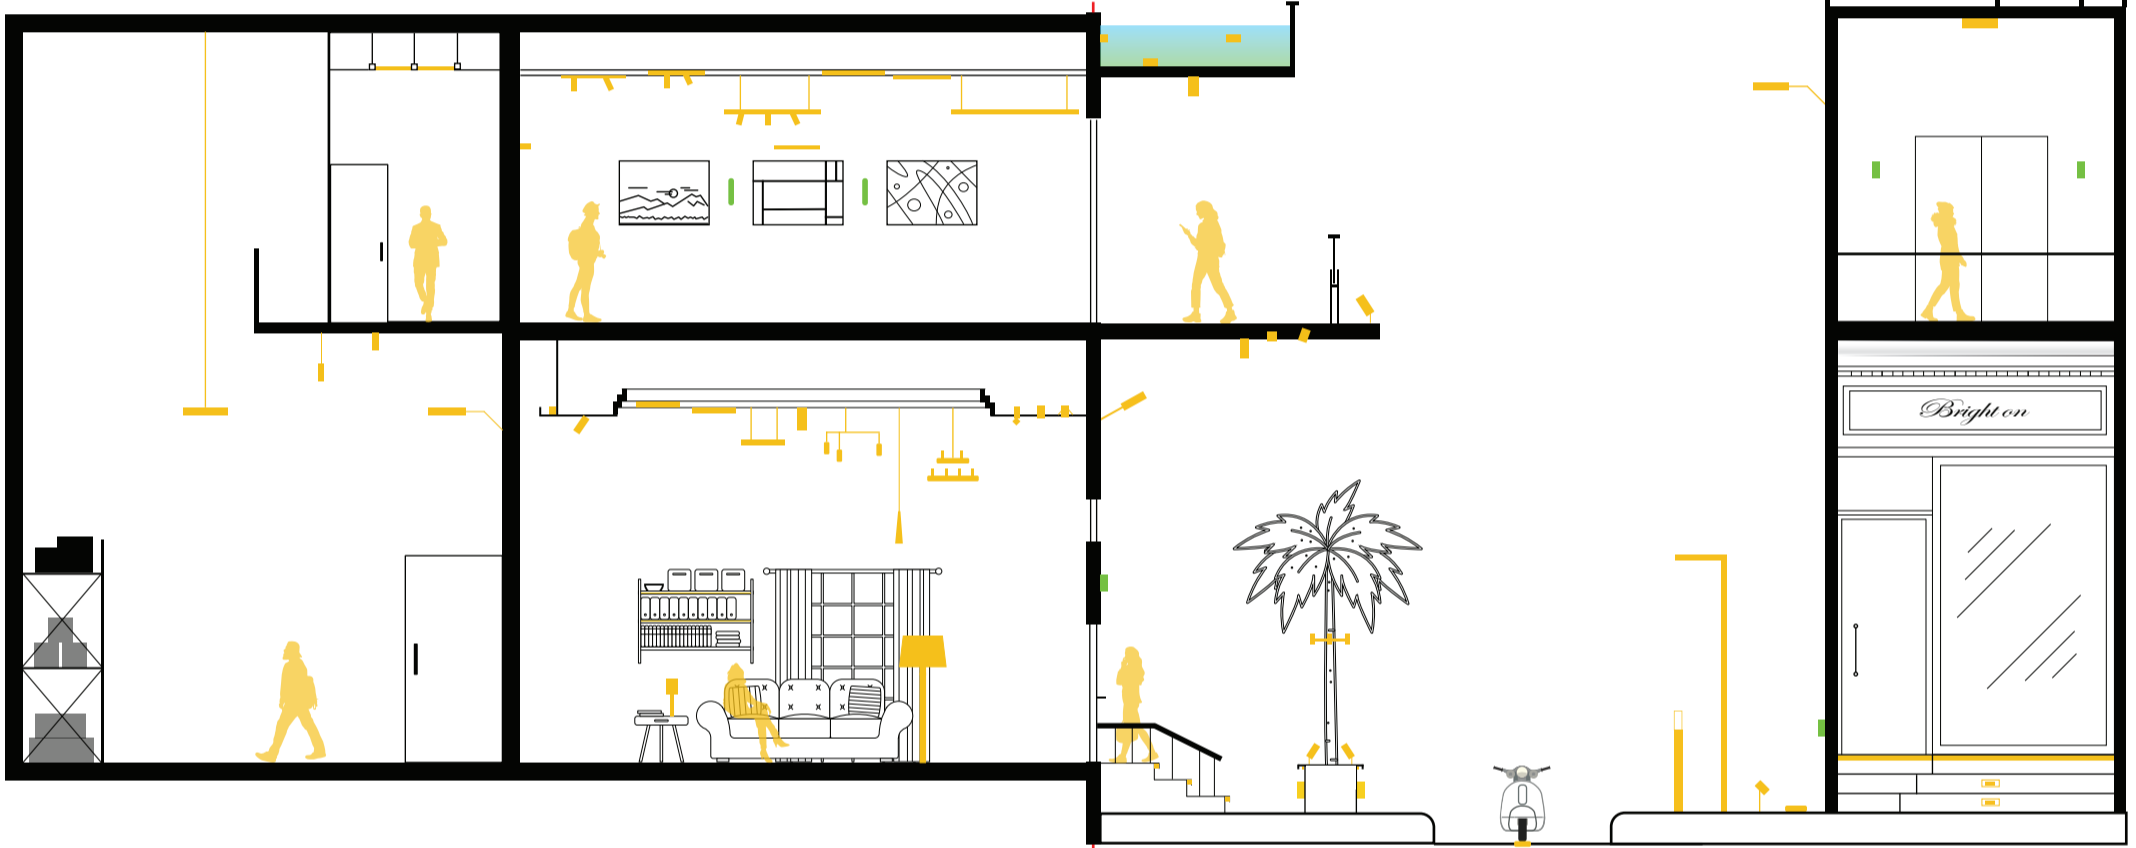

Una

Wall Mounted

DESCRIPTION

Una is a wall mounted fixture with rotationally several symmetrical beam angles optionally with light emission on one or two sides. These luminaires are also ideal for installation on narrow structural elements thanks to their compact size.

Una

Wall Mounted

Optional Application

Dimmable

Brighton luminaires Map

- Brighton Luminaires Range
- Selected Luminaire Default placement

Indoor

Outdoor