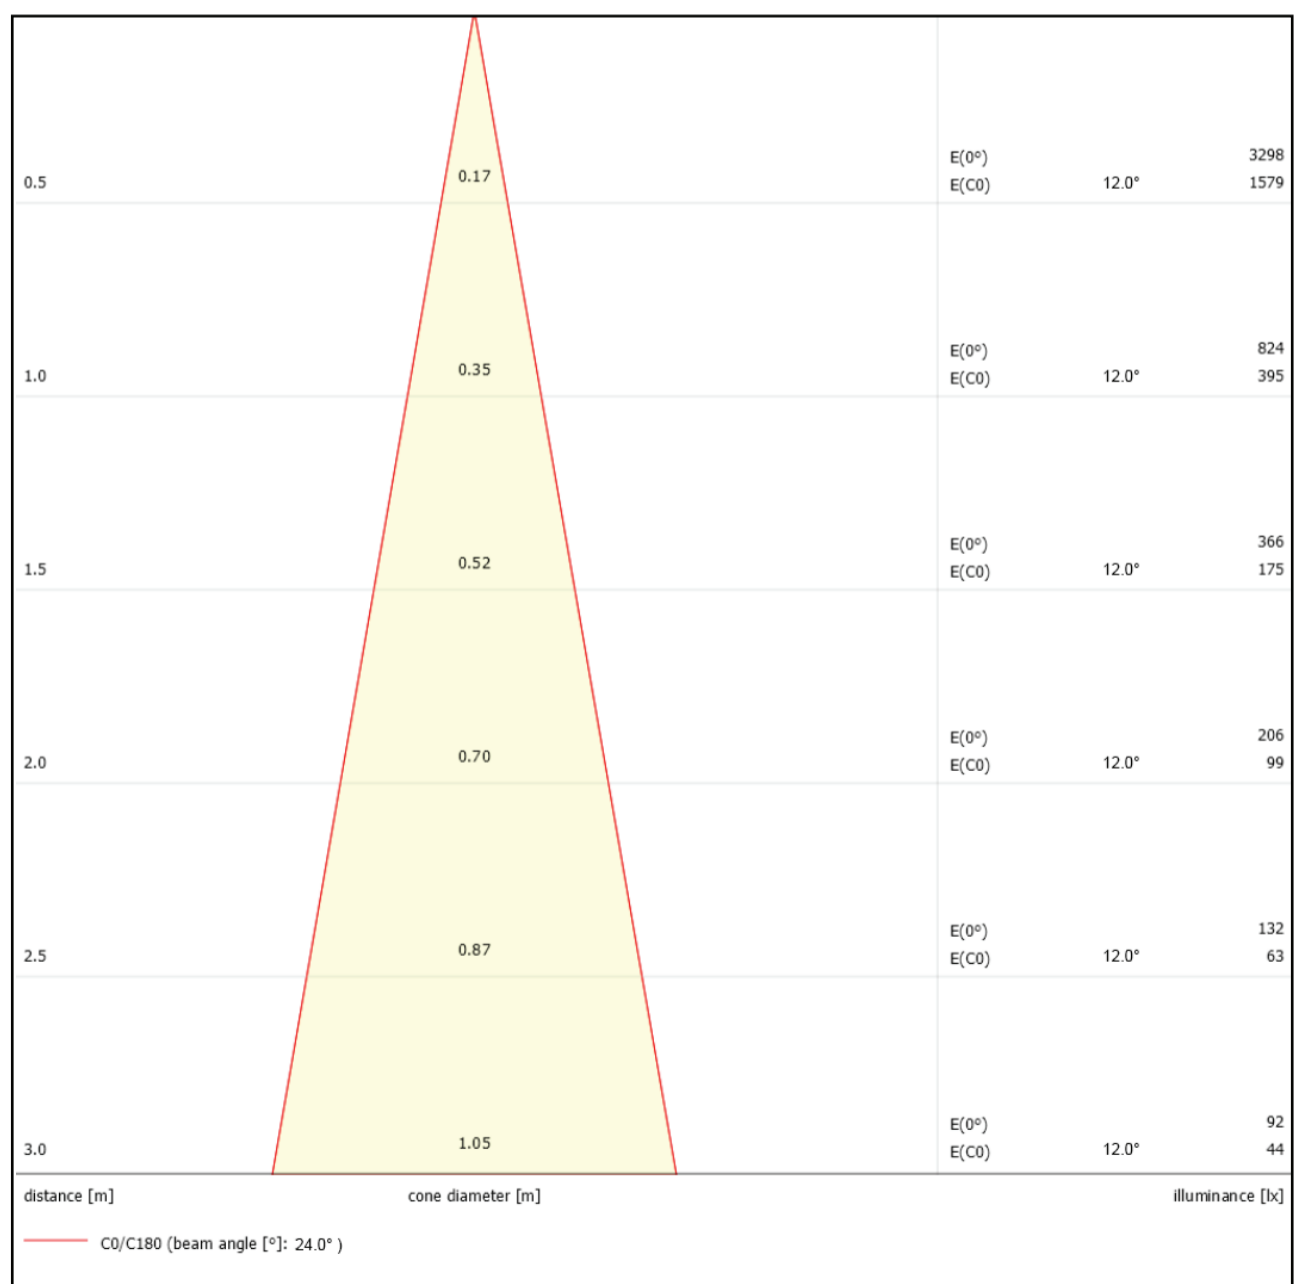

TRIDONIC PHILIPS

Driver

CREE ⇄

LED Chip

Illumination Data

Color temperature:	3000K 4000K
Lumen output:	600 LM 1320LM 2200LM 2640LM 4400 LM
CRI	80
Beam angle	24° Narrow 2x24° Narrow

Physical Specification

Material Finish	Die cast aluminium
Diffuser	Polycarbonate
Optics	Lens
Ingress protection (IP)	65
Impact Protection (IK)	08

Una

Wall Mounted

Dimensions & Specs

Dimensions & specs of luminaires

Downlight				
Dim	Ø	Height	Watt	Lumen
1	60mm	200mm	6	600
2	90mm	200mm	12	1320
3	125mm	240mm	20	2200

Up & Down				
Dim	Ø	Height	Watt	Lumen
4	60mm	200mm	6x2	1200
5	90mm	260mm	12x2	2640
6	125mm	300mm	20x2	4400

Una

Wall Mounted

Optional Application

Dimmable

Brighton luminaires Map

- Brighton Luminaires Range
- Selected Luminaire Default placement

Indoor

Outdoor

Accessories

Una

Wall Mounted

2 x 6 Watt 24° Narrow Polar Curve

2 x 6 Watt 24° Narrow Cone Diagram

Una UN

BRIGHTON