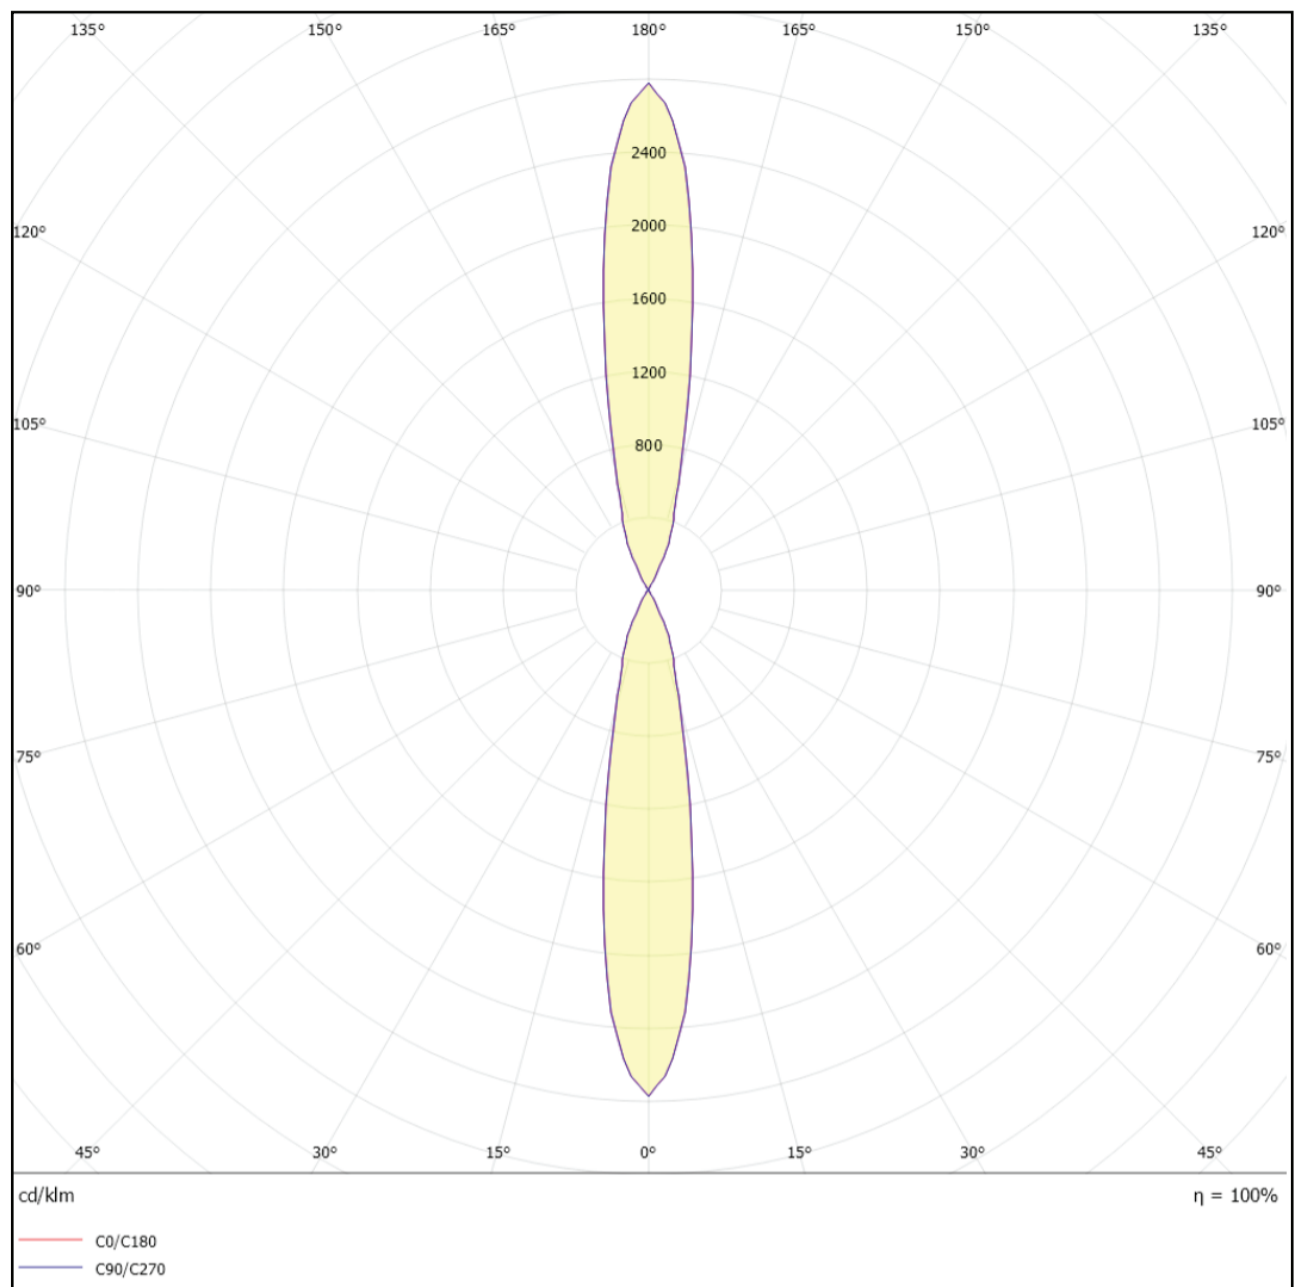

Una

Wall Mounted

2 x 6 Watt 24° Narrow Polar Curve