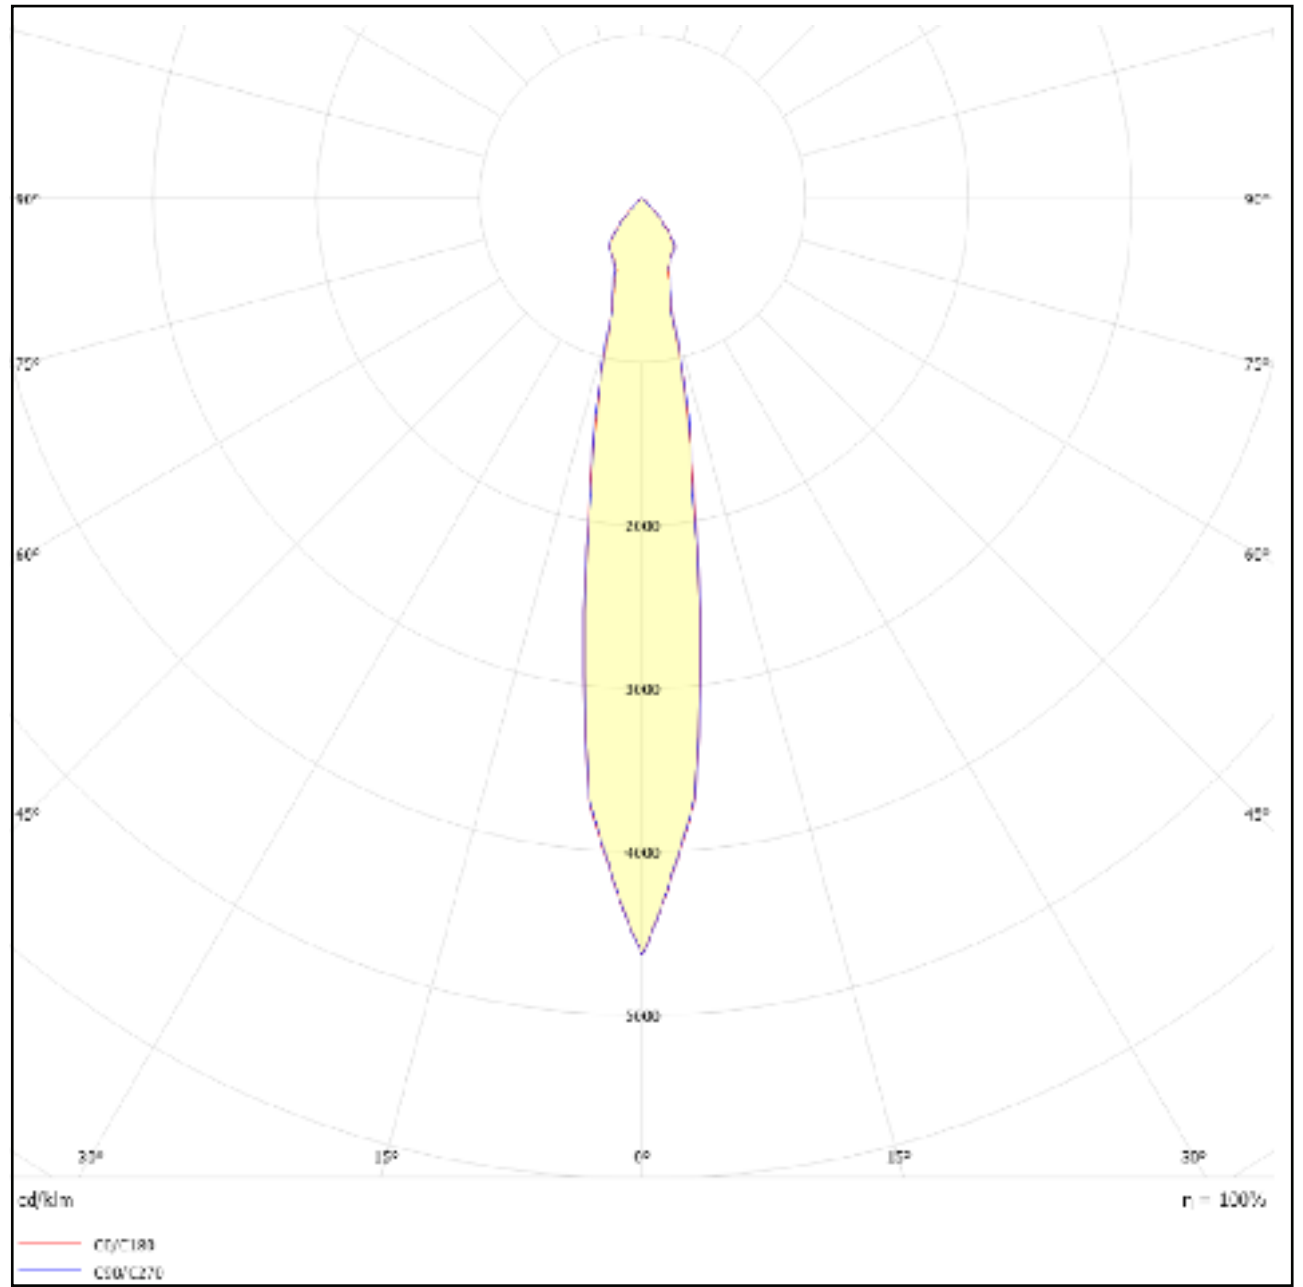

All dimensions in this schedule table are in millimeters

Dimensions & Specs Square

Dimensions & Specs of luminaires

Dim	Trim		IP 44		
	WxL	H	Cutout	Watt	Lumen
S1	83x83mm	96mm	75mm	9	900
S2	83x83mm	96mm	75mm	12	1200
S3	83x83mm	127mm	75mm	18	1800

Dim	Trimless		IP 65		
	WxL	H	Cutout	Watt	Lumen
S10	54x54mm	93mm	57mm	8	800
S11	74x74mm	121mm	77mm	18	1800
S12	94x94mm	146mm	75mm	25	2500

All dimensions in this schedule table are in millimeters

Spin

Downlight

01. Honey comb

03. Trimless

01. Trimless frame

12 Watt 15° Beam Angle
Polar Curve

12 Watt 15° Beam Angle
Cone Diagram

12 Watt 24° Beam Angle
Polar Curve

12 Watt 24° Beam Angle
Cone Diagram

12 Watt 38° Beam Angle
Polar Curve

12 Watt 38° Beam Angle
Cone Diagram

Spin SR

BRIGHTON

Spin SQ

BRIGHTON