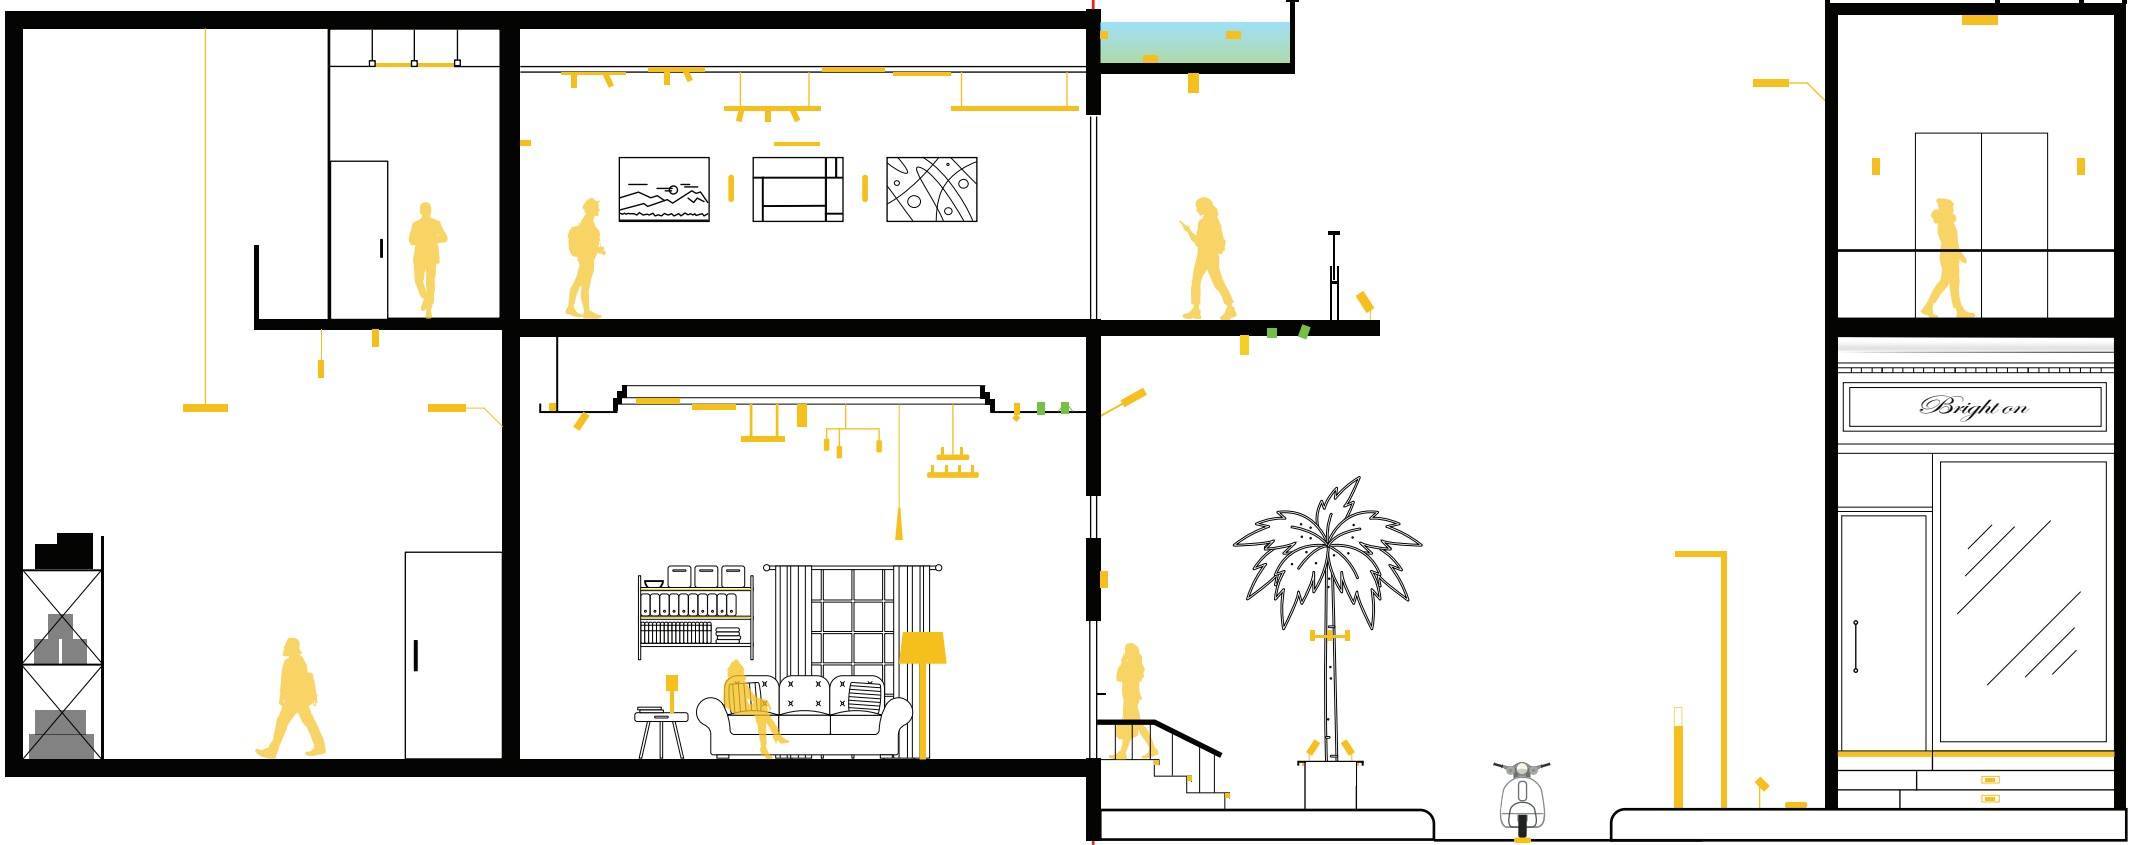

Spin Downlight

Optional Application

Dimmable

Brighton luminaires Map

Brighton Luminaires Range

Selected Luminaire Default placement

Indoor

Outdoor

Accessories

01. Reflector color

01. Mirror 02. Matt white 03. Matt black 04. Gloss white 05. Gloss black 06. Copper 07. Golden

02. Anti glare fittings

01. Honey comb

03. Trimless

01. Trimless frame