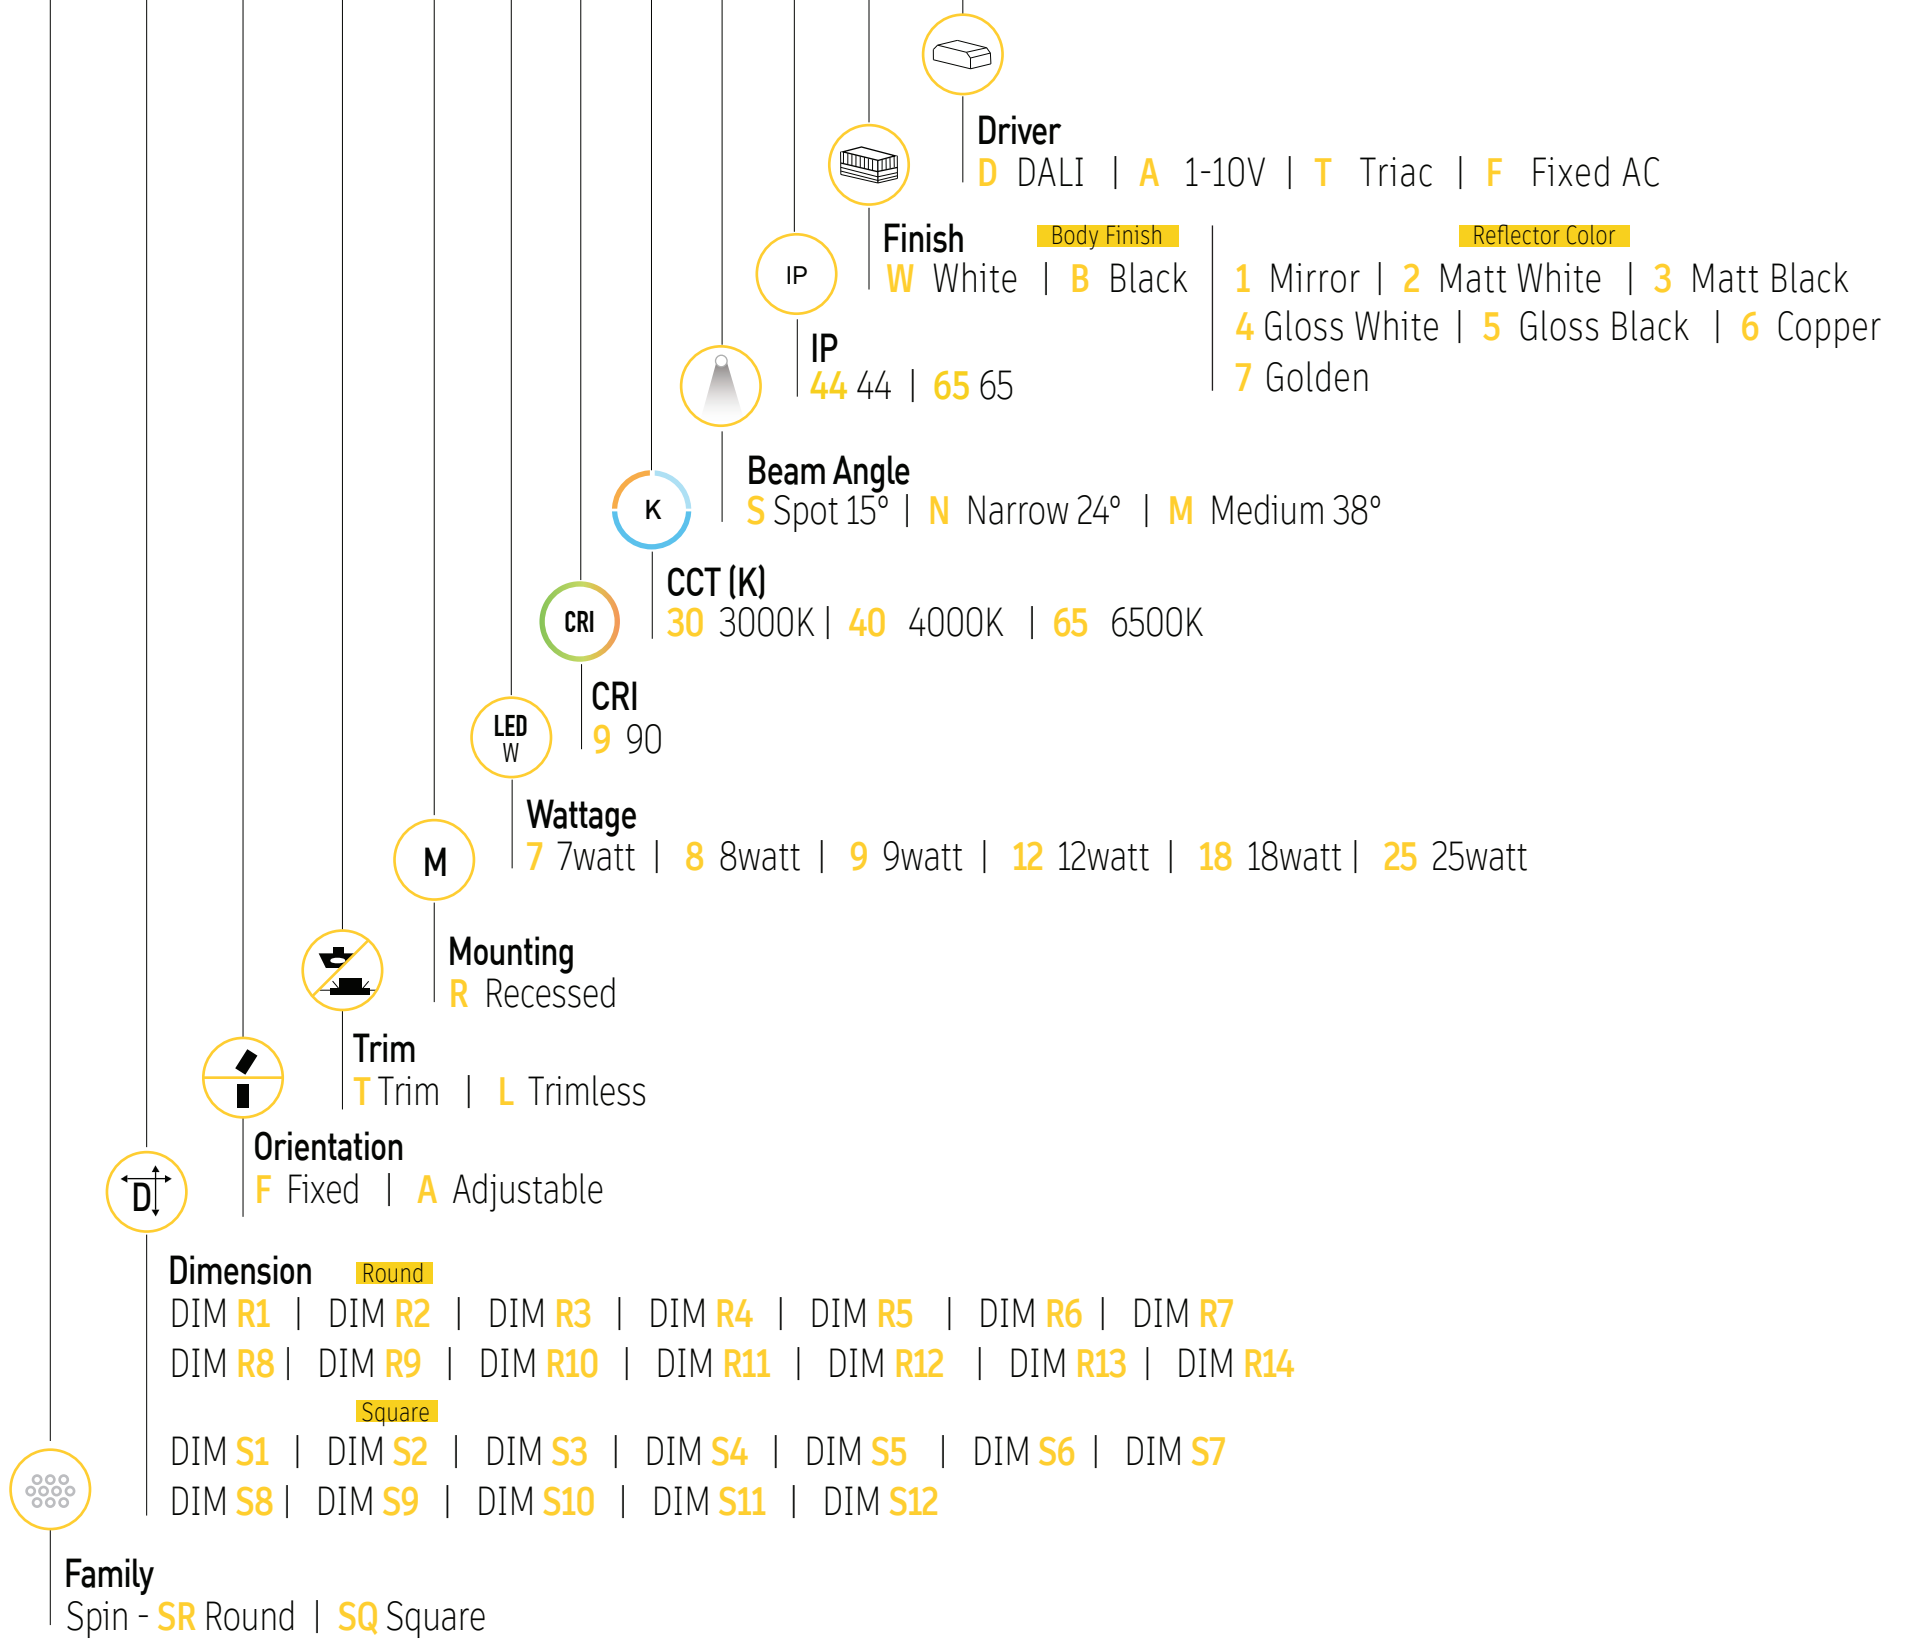

Dim	Trimless		IP 65		
	WxL	H	Cutout	Watt	Lumen
S10	54x54mm	93mm	57mm	8	800
S11	74x74mm	121mm	77mm	18	1800
S12	94x94mm	146mm	75mm	25	2500

All dimensions in this schedule table are in millimeters

Spin

Downlight

BR- SX XX X X R XX.9 XX X XXXX- X

Product coding system

BR - SX XX X X R XX.9 XX X XX XX - X

Configure luminaire specs & send us the code for order confirmation

Spin Downlight

Optional Application

Dimmable

Brighton luminaires Map

01. Honey comb

03. Trimless

01. Trimless frame

12 Watt 15° Beam Angle
Polar Curve

12 Watt 15° Beam Angle
Cone Diagram

12 Watt 24° Beam Angle
Polar Curve

12 Watt 24° Beam Angle
Cone Diagram

12 Watt 38° Beam Angle
Polar Curve