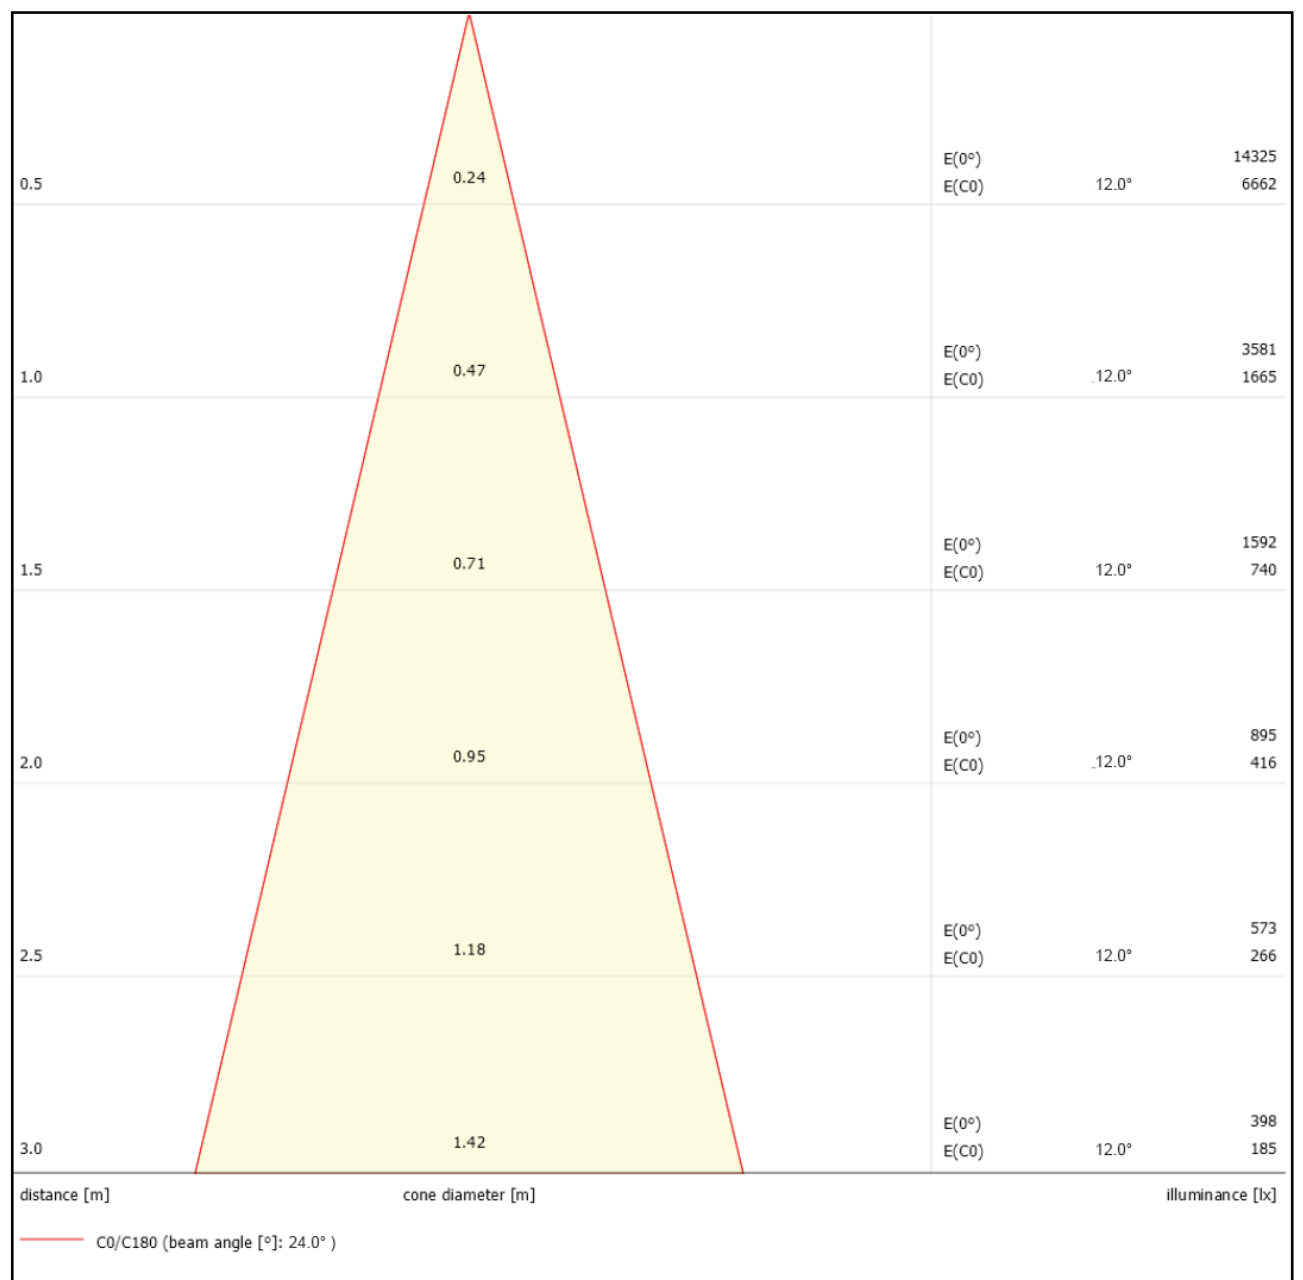

All dimensions in this schedule table are in millimeters

Dimensions & Specs Square

Dimensions & Specs of luminaires

Dim	Trim		IP 44		
	WxL	H	Cutout	Watt	Lumen
S1	83x83mm	96mm	75mm	9	900
S2	83x83mm	96mm	75mm	12	1200
S3	83x83mm	127mm	75mm	18	1800

Dim	Trimless		IP 65		
	WxL	H	Cutout	Watt	Lumen
S10	54x54mm	93mm	57mm	8	800
S11	74x74mm	121mm	77mm	18	1800
S12	94x94mm	146mm	75mm	25	2500

All dimensions in this schedule table are in millimeters

Spin

Downlight

01. Honey comb

03. Trimless

01. Trimless frame

12 Watt 15° Beam Angle
Polar Curve

12 Watt 15° Beam Angle
Cone Diagram

12 Watt 24° Beam Angle
Polar Curve

12 Watt 24° Beam Angle
Cone Diagram

12 Watt 38° Beam Angle
Polar Curve

12 Watt 38° Beam Angle
Cone Diagram

Spin SR

BRIGHTON

Spin SQ

BRIGHTON