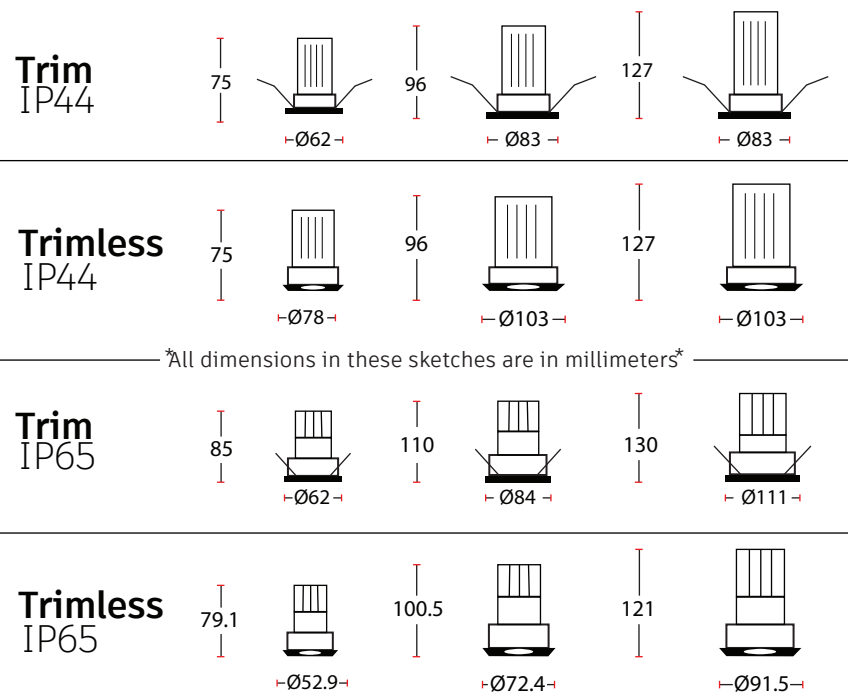

Dimensions & Specs Round

Dimensions & Specs of luminaires

Dim	Trim		IP 44		
	Ø	H	Cutout	Watt	Lumen
R1	62mm	75mm	55mm	7	700
R2	83mm	96mm	75mm	9	900
R3	83mm	96mm	75mm	12	1200
R4	83mm	127mm	75mm	18	1800

Dim	Trimless		IP 44		
	Ø	H	Cutout	Watt	Lumen
R5	78mm	75mm	55mm	7	700
R6	103mm	96mm	75mm	9	900
R7	103mm	96mm	75mm	12	1200
R8	103mm	127mm	75mm	18	1800

Dim	Trim		IP 65		
	Ø	H	Cutout	Watt	Lumen
R9	62mm	85mm	55mm	8	800
R10	84mm	110mm	75mm	18	1800
R11	111mm	130mm	75mm	25	2500

Dim	Trimless		IP 65		
	Ø	H	Cutout	Watt	Lumen
R12	52.9mm	79.1mm	57mm	8	800
R13	72.4mm	100.5mm	77mm	18	1800
R14	91.5mm	121mm	97mm	25	2500

All dimensions in this schedule table are in millimeters

Dimensions & Specs Square

Dimensions & Specs of luminaires

Dim	Trim		IP 44		
	WxL	H	Cutout	Watt	Lumen
S1	83x83mm	96mm	75mm	9	900
S2	83x83mm	96mm	75mm	12	1200
S3	83x83mm	127mm	75mm	18	1800

Dim	Trimless		IP 65		
	WxL	H	Cutout	Watt	Lumen
S10	54x54mm	93mm	57mm	8	800
S11	74x74mm	121mm	77mm	18	1800
S12	94x94mm	146mm	75mm	25	2500

All dimensions in this schedule table are in millimeters

Spin

Downlight