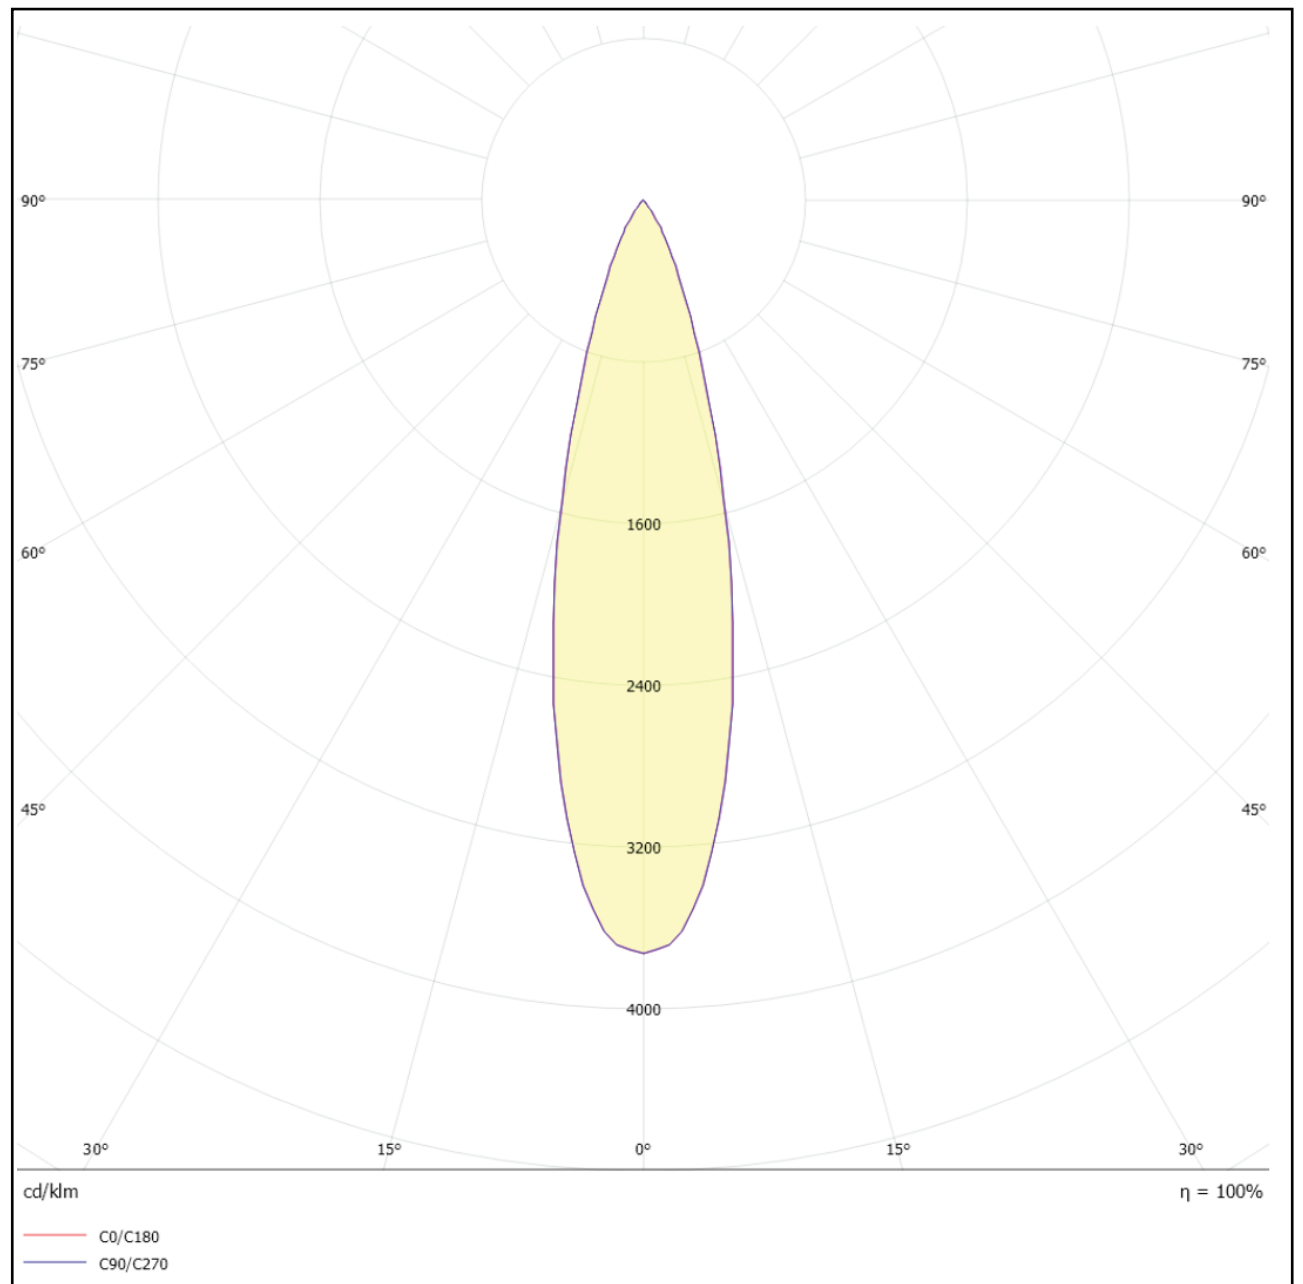

All dimensions in this schedule table are in millimeters

Dimensions & Specs Square

Dimensions & Specs of luminaires

Dim	Trim		IP 44		
	WxL	H	Cutout	Watt	Lumen
S1	83x83mm	96mm	75mm	9	900
S2	83x83mm	96mm	75mm	12	1200
S3	83x83mm	127mm	75mm	18	1800

Dim	Trimless		IP 65		
	WxL	H	Cutout	Watt	Lumen
S10	54x54mm	93mm	57mm	8	800
S11	74x74mm	121mm	77mm	18	1800
S12	94x94mm	146mm	75mm	25	2500

All dimensions in this schedule table are in millimeters

Spin

Downlight

01. Honey comb

03. Trimless

01. Trimless frame

12 Watt 15° Beam Angle
Polar Curve

12 Watt 15° Beam Angle
Cone Diagram

12 Watt 24° Beam Angle
Polar Curve

12 Watt 24° Beam Angle
Cone Diagram

12 Watt 38° Beam Angle
Polar Curve

12 Watt 38° Beam Angle
Cone Diagram

Spin SR

BRIGHTON

Spin SQ

BRIGHTON