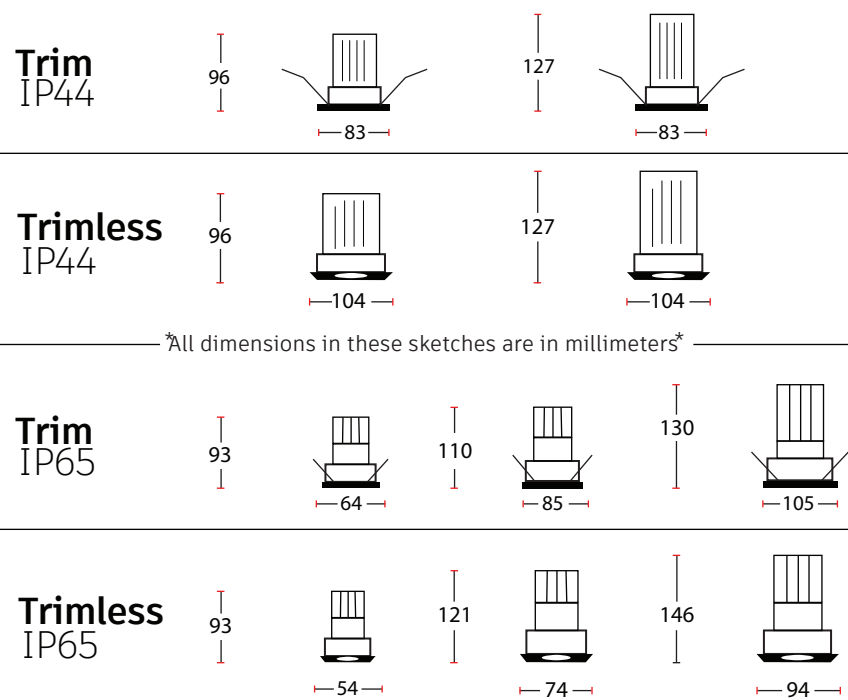

Dimensions & Specs Round

Dimensions & Specs of luminaires

Dim	Trim		IP 44		
	Ø	H	Cutout	Watt	Lumen
R1	62mm	75mm	55mm	7	700
R2	83mm	96mm	75mm	9	900
R3	83mm	96mm	75mm	12	1200
R4	83mm	127mm	75mm	18	1800

Dim	Trimless		IP 44		
	Ø	H	Cutout	Watt	Lumen
R5	78mm	75mm	55mm	7	700
R6	103mm	96mm	75mm	9	900
R7	103mm	96mm	75mm	12	1200
R8	103mm	127mm	75mm	18	1800

Dim	Trim		IP 65		
	Ø	H	Cutout	Watt	Lumen
R9	62mm	85mm	55mm	8	800
R10	84mm	110mm	75mm	18	1800
R11	111mm	130mm	75mm	25	2500

Dim	Trimless		IP 65		
	Ø	H	Cutout	Watt	Lumen
R12	52.9mm	79.1mm	57mm	8	800
R13	72.4mm	100.5mm	77mm	18	1800
R14	91.5mm	121mm	97mm	25	2500

All dimensions in this schedule table are in millimeters

Dimensions & Specs Square

Dimensions & Specs of luminaires

Dim	Trim		IP 44		
	WxL	H	Cutout	Watt	Lumen
S1	83x83mm	96mm	75mm	9	900
S2	83x83mm	96mm	75mm	12	1200
S3	83x83mm	127mm	75mm	18	1800

Dim	Trimless		IP 65		
	WxL	H	Cutout	Watt	Lumen
S10	54x54mm	93mm	57mm	8	800
S11	74x74mm	121mm	77mm	18	1800
S12	94x94mm	146mm	75mm	25	2500

All dimensions in this schedule table are in millimeters

Spin

Downlight