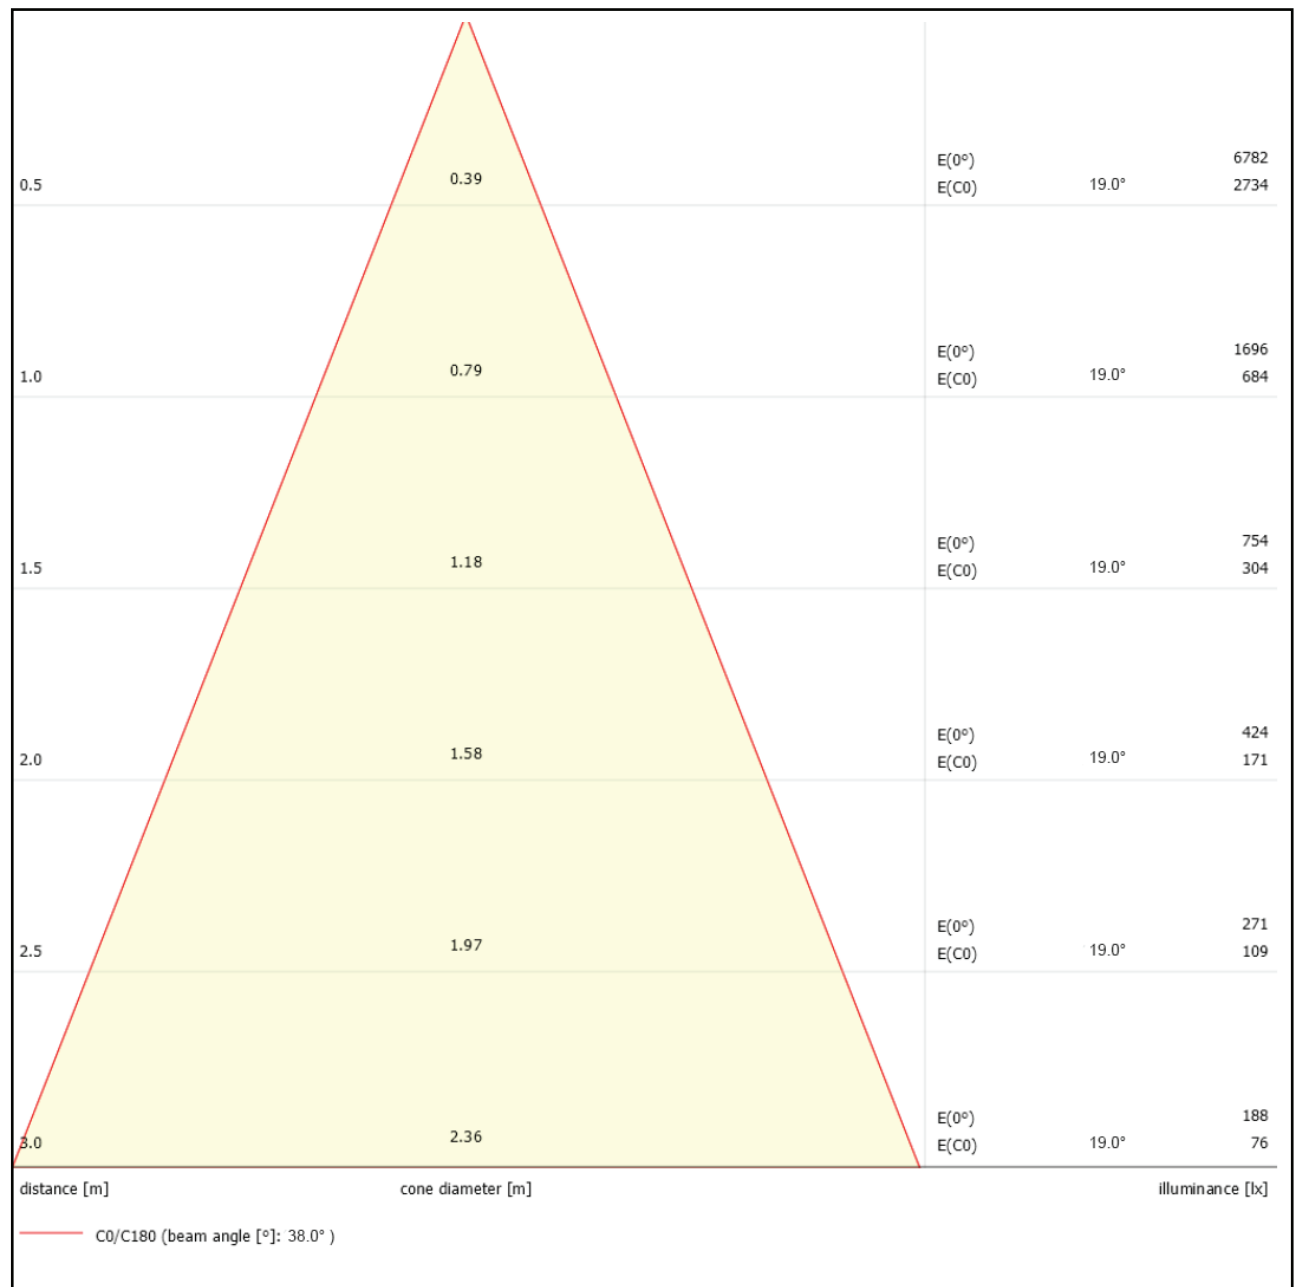

All dimensions in this schedule table are in millimeters

Dimensions & Specs Square

Dimensions & Specs of luminaires

Dim	Trim		IP 44		
	WxL	H	Cutout	Watt	Lumen
S1	83x83mm	96mm	75mm	9	900
S2	83x83mm	96mm	75mm	12	1200
S3	83x83mm	127mm	75mm	18	1800

Dim	Trimless		IP 65		
	WxL	H	Cutout	Watt	Lumen
S10	54x54mm	93mm	57mm	8	800
S11	74x74mm	121mm	77mm	18	1800
S12	94x94mm	146mm	75mm	25	2500

All dimensions in this schedule table are in millimeters

Spin

Downlight

01. Honey comb

03. Trimless

01. Trimless frame

12 Watt 15° Beam Angle
Polar Curve

12 Watt 15° Beam Angle
Cone Diagram

12 Watt 24° Beam Angle
Polar Curve

12 Watt 24° Beam Angle
Cone Diagram

12 Watt 38° Beam Angle
Polar Curve

12 Watt 38° Beam Angle
Cone Diagram

Spin SR

BRIGHTON

Spin SQ

BRIGHTON