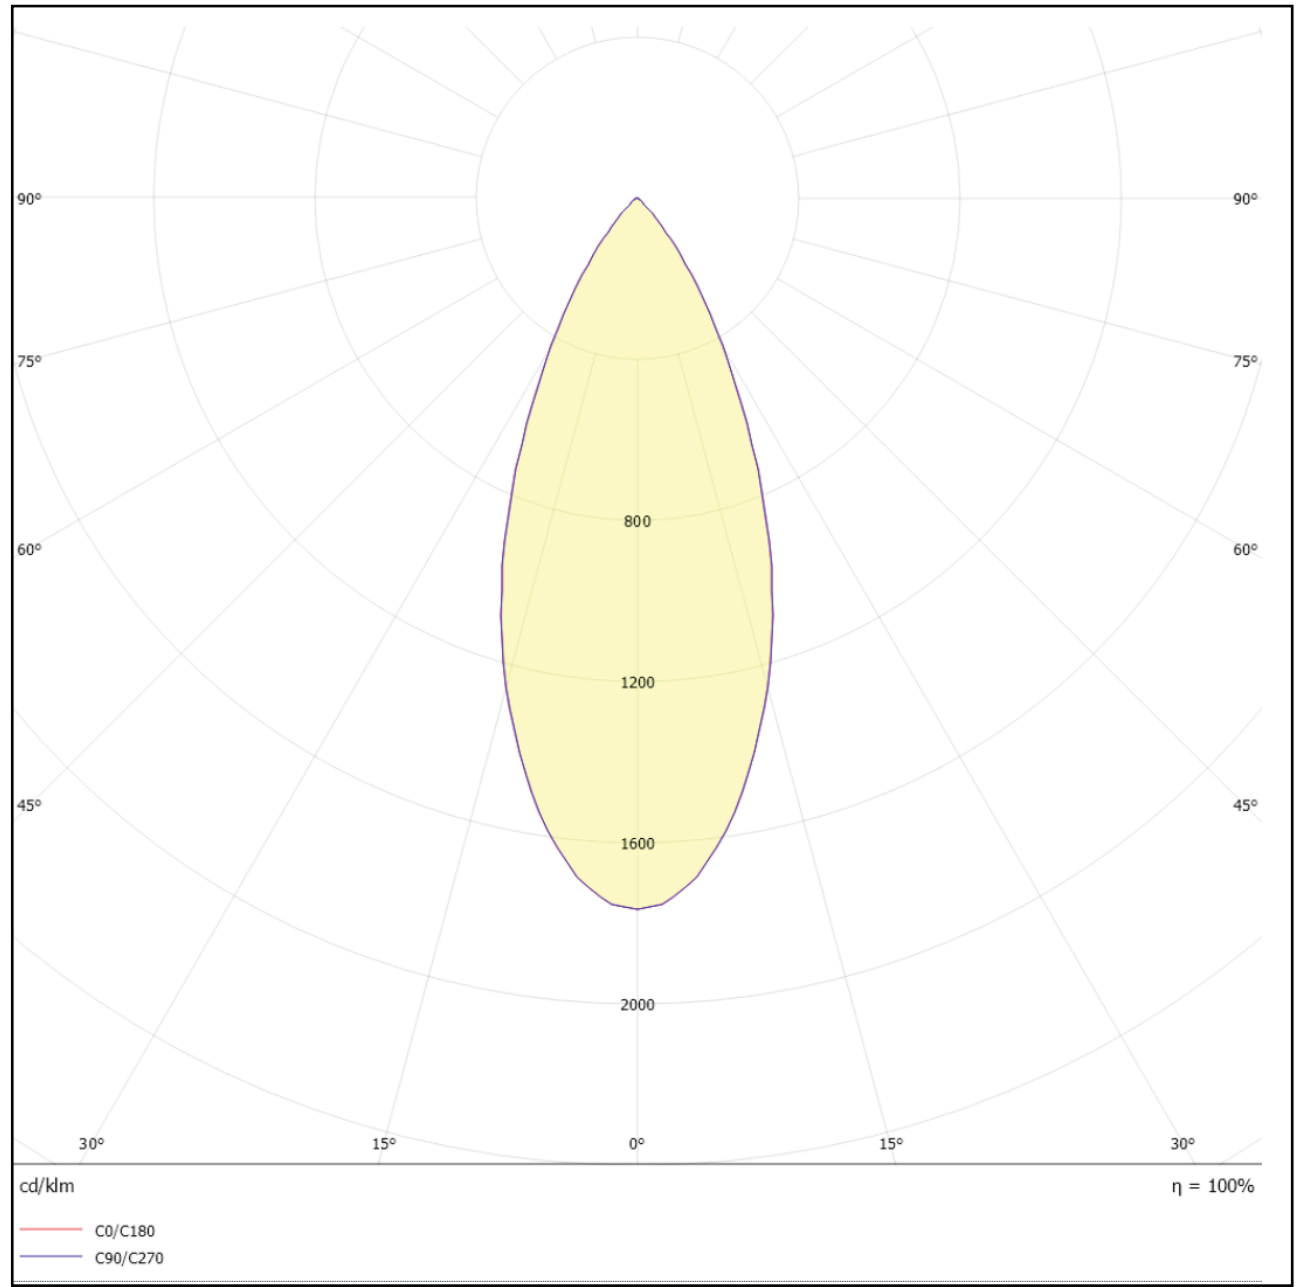

All dimensions in this schedule table are in millimeters

Dimensions & Specs Square

Dimensions & Specs of luminaires

Dim	Trim		IP 44		
	WxL	H	Cutout	Watt	Lumen
S1	83x83mm	96mm	75mm	9	900
S2	83x83mm	96mm	75mm	12	1200
S3	83x83mm	127mm	75mm	18	1800

Dim	Trimless		IP 65		
	WxL	H	Cutout	Watt	Lumen
S10	54x54mm	93mm	57mm	8	800
S11	74x74mm	121mm	77mm	18	1800
S12	94x94mm	146mm	75mm	25	2500

All dimensions in this schedule table are in millimeters

Spin

Downlight

01. Honey comb

03. Trimless

01. Trimless frame

12 Watt 15° Beam Angle
Polar Curve

12 Watt 15° Beam Angle
Cone Diagram

12 Watt 24° Beam Angle
Polar Curve

12 Watt 24° Beam Angle
Cone Diagram

12 Watt 38° Beam Angle
Polar Curve

12 Watt 38° Beam Angle
Cone Diagram

Spin SR

BRIGHTON

Spin SQ

BRIGHTON