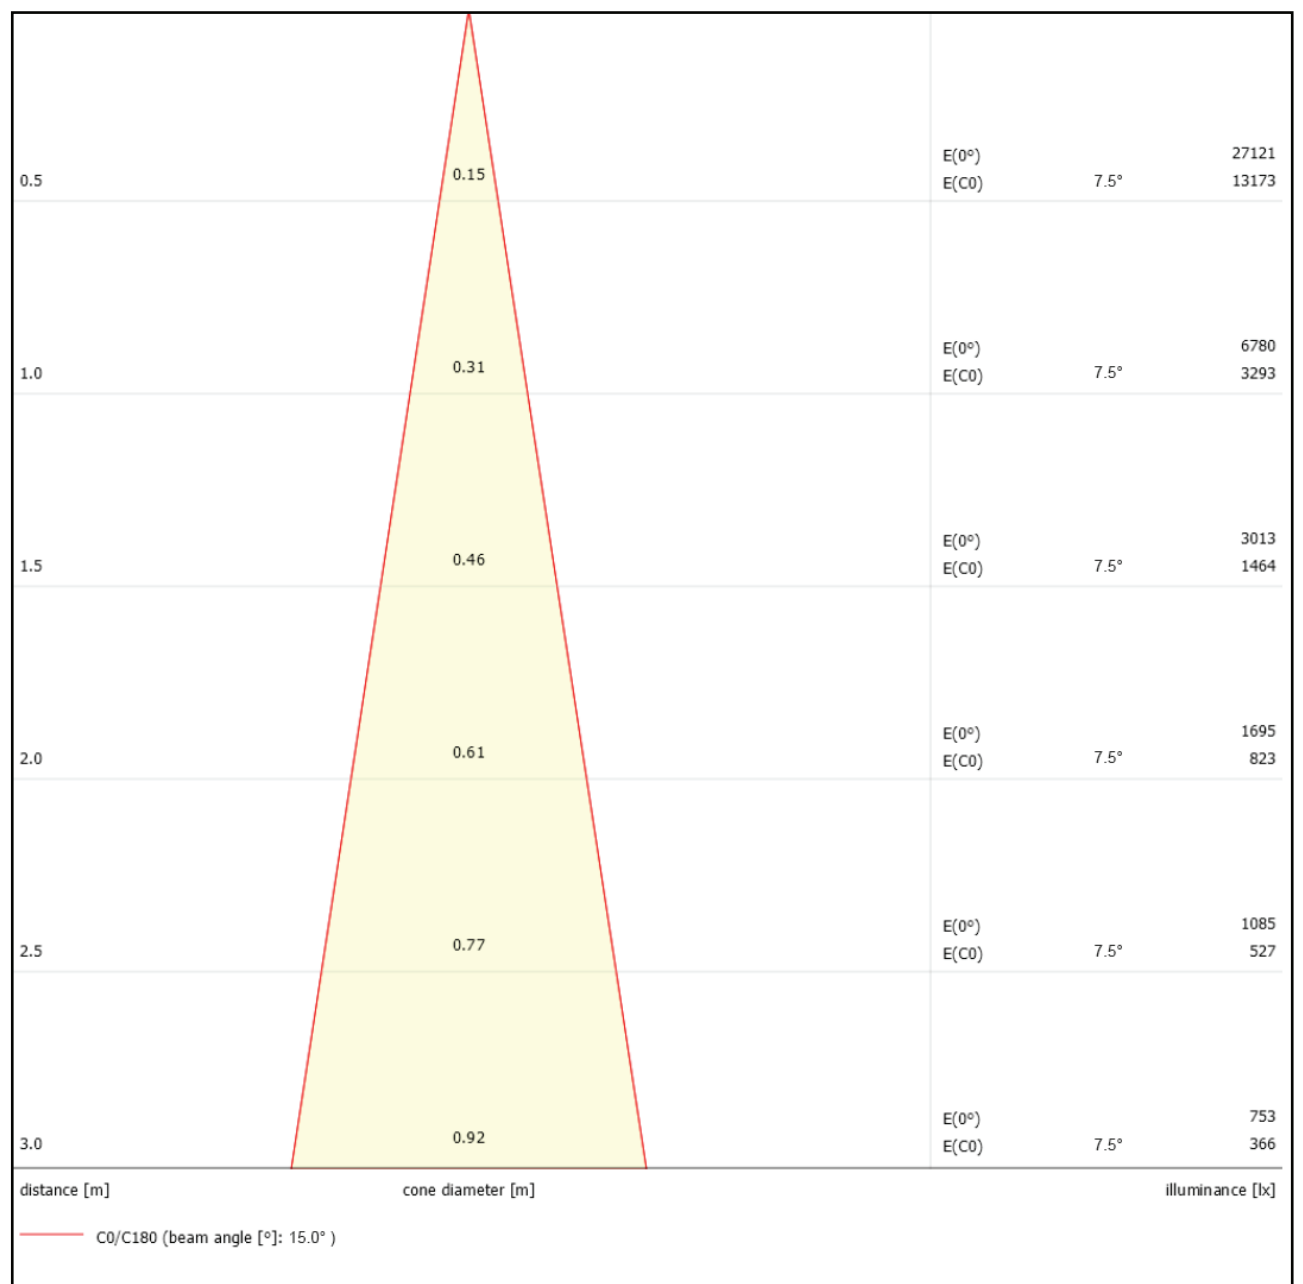

01. Honey comb

03. Trimless

01. Trimless frame

12 Watt 15° Beam Angle
Polar Curve

12 Watt 15° Beam Angle
Cone Diagram

12 Watt 24° Beam Angle
Polar Curve

12 Watt 24° Beam Angle
Cone Diagram

12 Watt 38° Beam Angle
Polar Curve

12 Watt 38° Beam Angle
Cone Diagram

Spin SR

BRIGHTON

Spin SQ

BRIGHTON