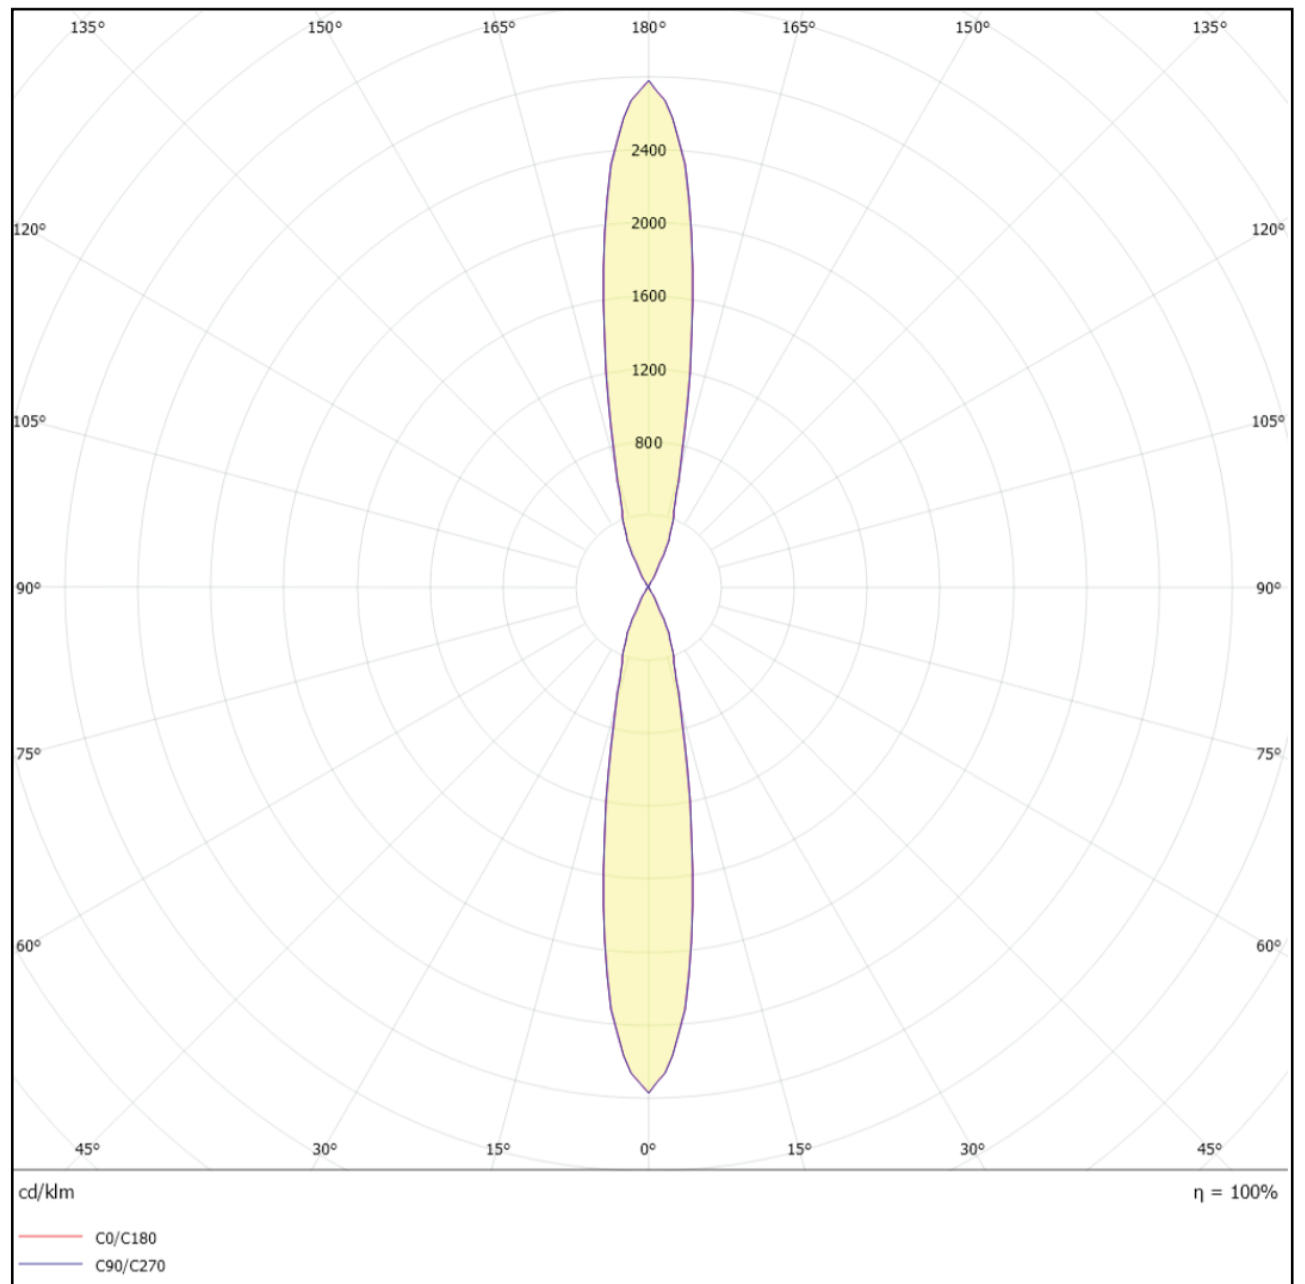

Driver

LUMILEDS

LED Chip

Illumination Data

Color temperature:	3000K 4000K
Lumen output:	2x475 LM
CRI	80
Beam angle	2x60° Wide

Physical Specification

Material Finish	Die cast aluminium
Diffuser	Glass
Optics	Clear
Ingress protection (IP)	65
Impact Protection (IK)	08

Ovo

Wall Mounted

Dimensions & Specs

DIM 1

All dimensions in these sketches are in millimeters*

Dimensions & specs of luminaires

Dim	Ø	Height
1	100mm	200mm

All dimensions in this schedule table are in millimeters

Optional Application

Dimmable

Brighton luminaires Map

- Brighton Luminaires Range
- Selected Luminaire Default placement

Indoor

Outdoor

Accessories

12 Watt 2x60° Wide
Polar curve

12 Watt 2x60° Wide
Cone Diagram

Ovo OV

BRIGHTON