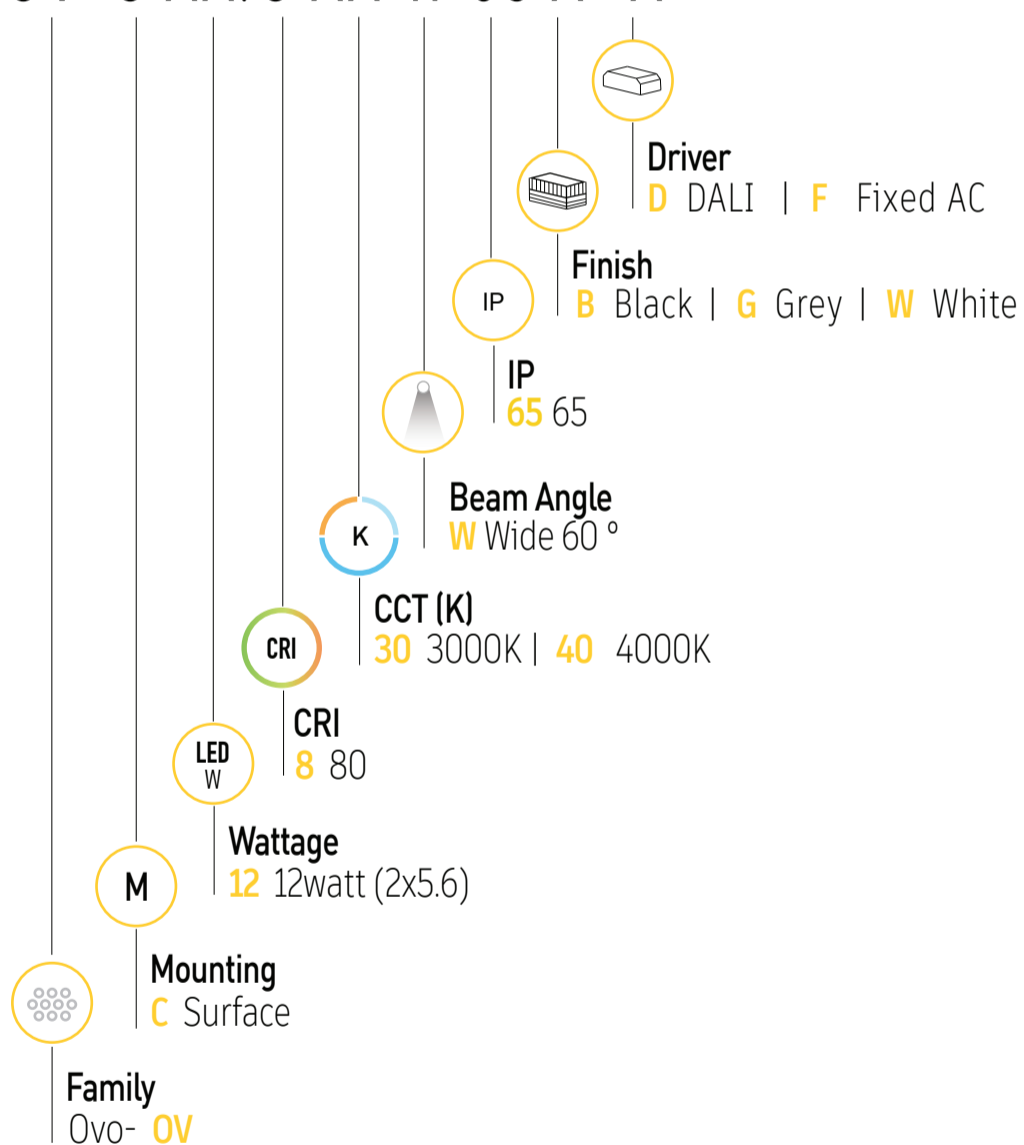

Ovo

Wall Mounted

Dimensions & Specs

All dimensions in these sketches are in millimeters*

Dimensions & specs of luminaires

Dim	Ø	Height
1	100mm	200mm

All dimensions in this schedule table are in millimeters

Specs

Wattage (W)	lumen (lm)
2x5.6 watt	2x475lm

Product coding system

BR - OV C XX.8 XX W 65 X - X

BR - OV C XX.8 XX W 65 X - X

Configure luminaire specs & send us the code for order confirmation