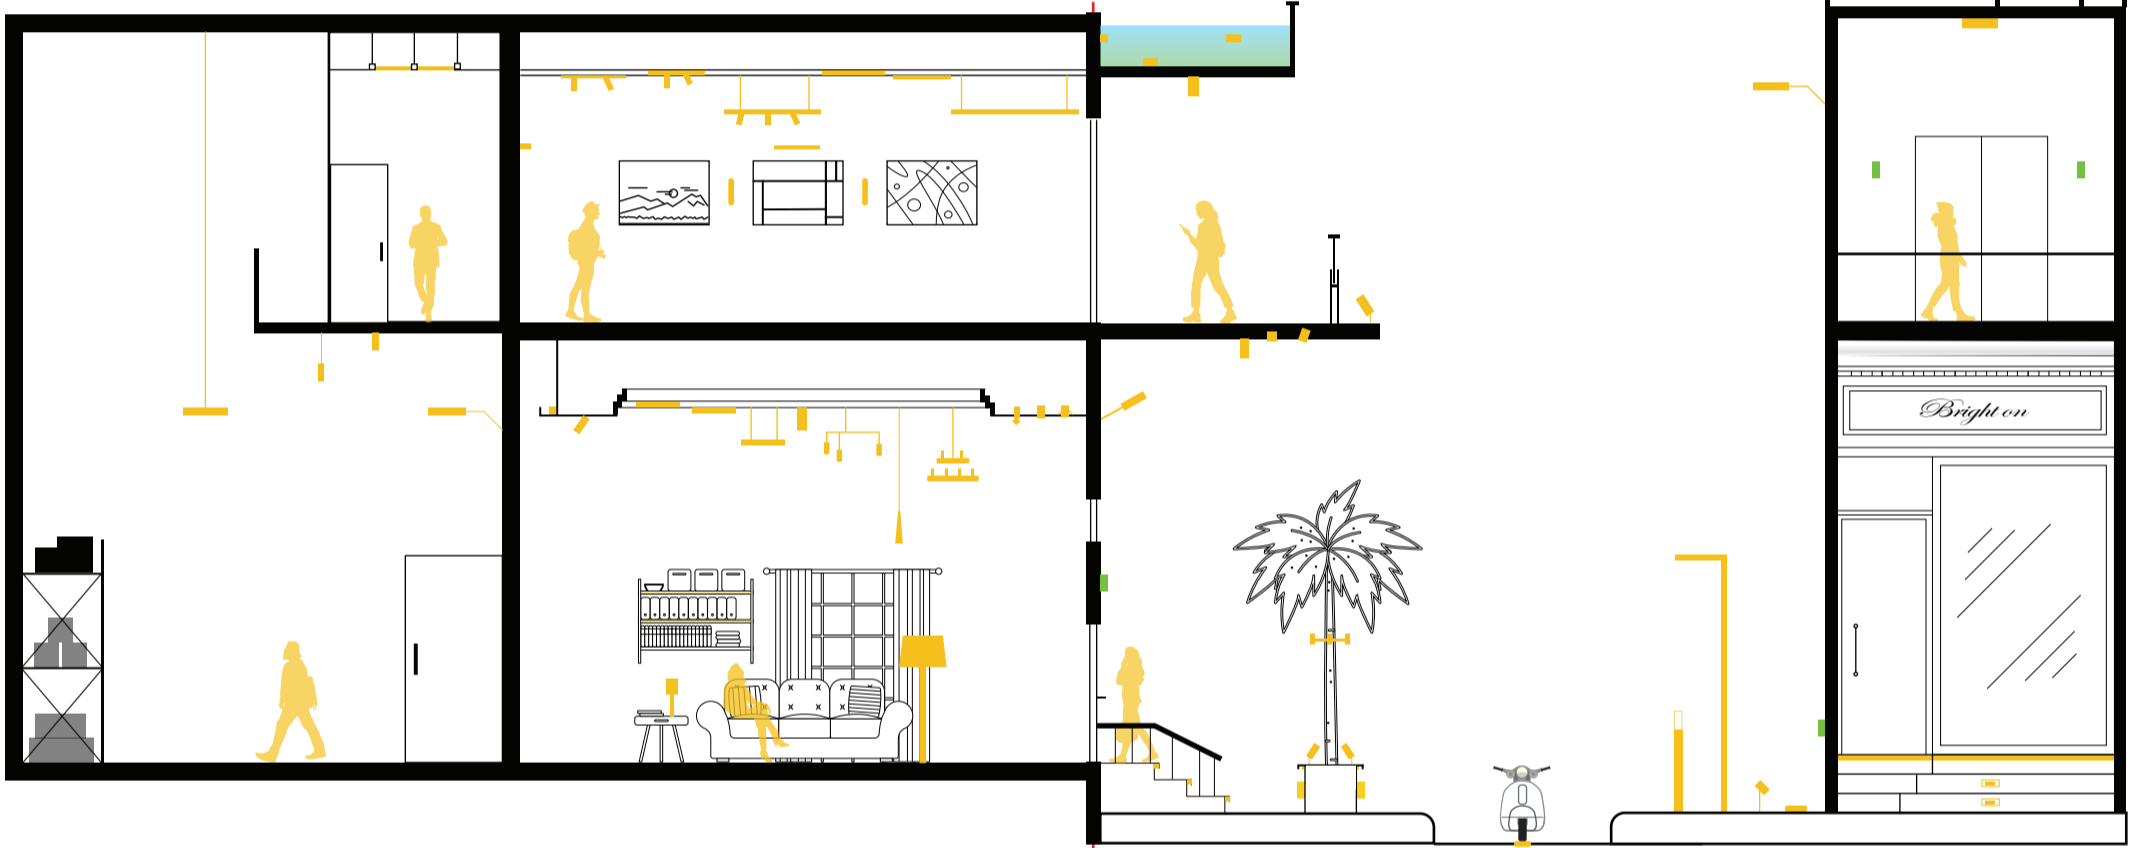

Ovo

Wall Mounted

DESCRIPTION

Ovo is a perfect wall luminaire that is ideal for uniformly illuminating areas in front of the installation surface & suitable for and for orientation lighting as well.

PHILIPS

Optional Application

Dimmable

Brighton luminaires Map

- Brighton Luminaires Range
- Selected Luminaire Default placement

Indoor

Outdoor

Accessories

12 Watt 2x60° Wide
Polar curve

12 Watt 2x60° Wide
Cone Diagram

Ovo OV

BRIGHTON