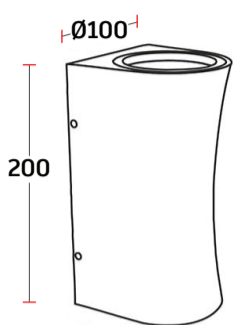

Driver

LUMILEDS

LED Chip

Illumination Data

Color temperature:	3000K 4000K
Lumen output:	2x475 LM
CRI	80
Beam angle	2x60° Wide

Physical Specification

Material Finish	Die cast aluminium
Diffuser	Glass
Optics	Clear
Ingress protection (IP)	65
Impact Protection (IK)	08

Electric Characteristics

Light source	LED Built in
LED type	COB
Power	2x5.6 Watt
P.F	>0.9
LED chip	Lumileds
Driver	Philips

Installation

Installation	Surface Wall Mounted
Wiring	Product complete with electronic components

Ovo

Wall Mounted

Dimensions & Specs

DIM 1

All dimensions in these sketches are in millimeters*

Dimensions & specs of luminaires

Dim	Ø	Height
1	100mm	200mm

All dimensions in this schedule table are in millimeters