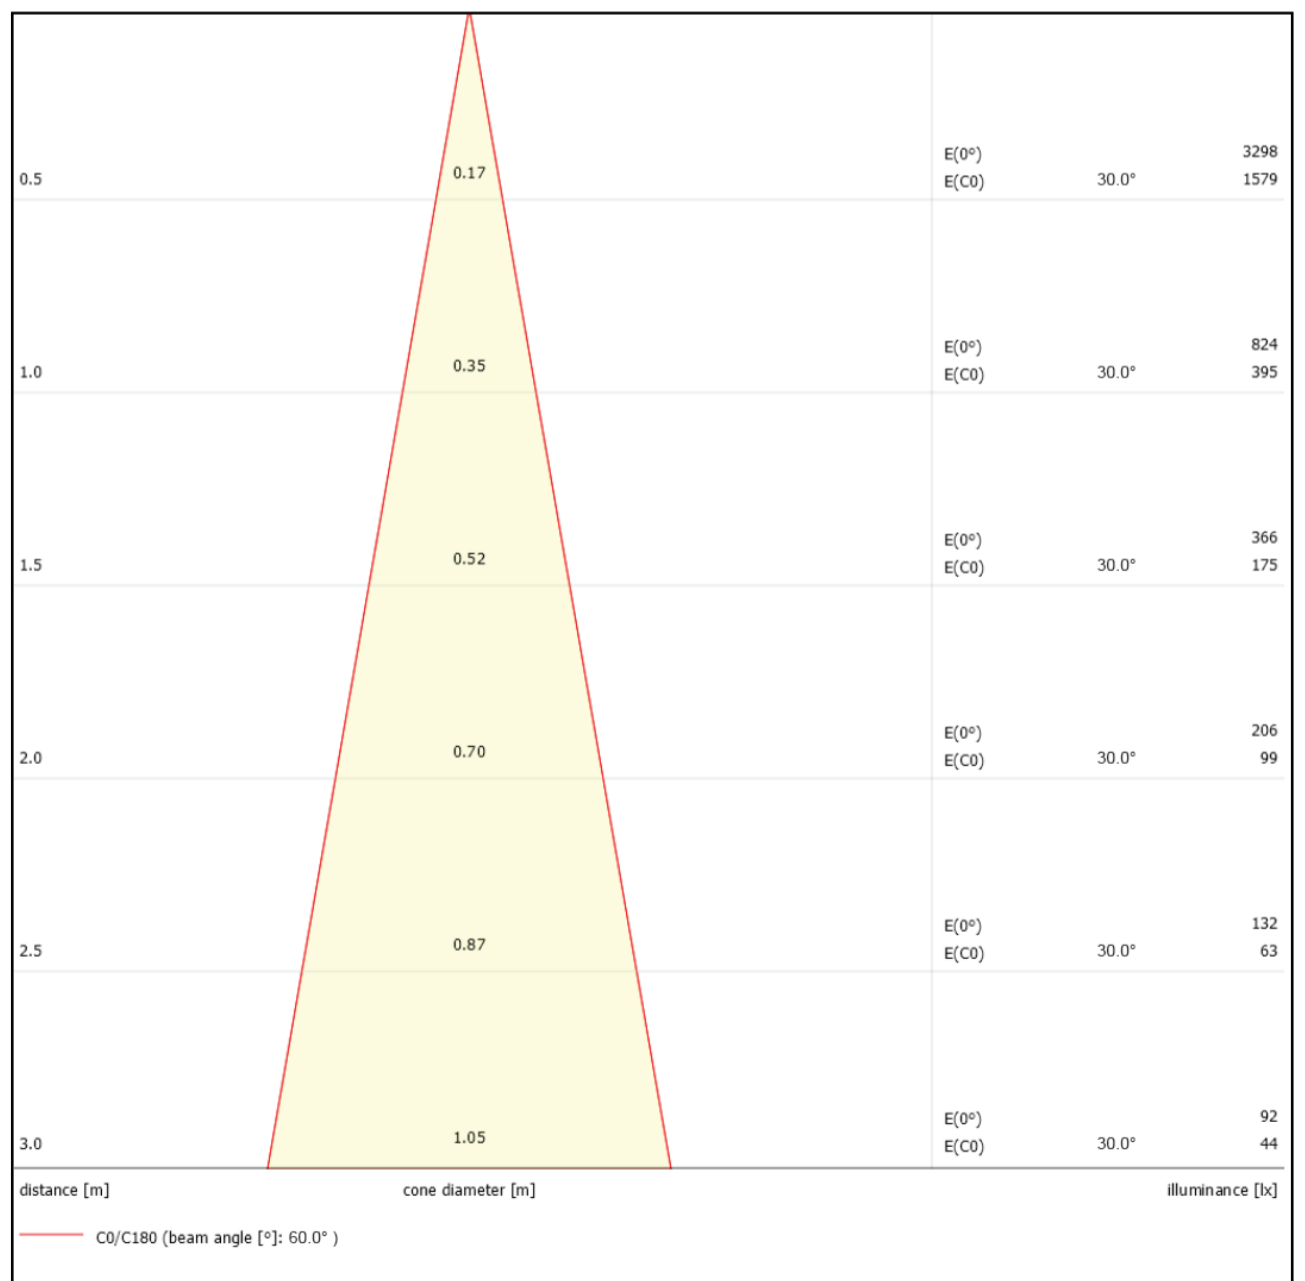

Optional Application

Dimmable

Brighton luminaires Map

- Brighton Luminaires Range
- Selected Luminaire Default placement

Indoor

Outdoor

Accessories

12 Watt 2x60° Wide
Polar curve

12 Watt 2x60° Wide
Cone Diagram

Ovo OV

BRIGHTON