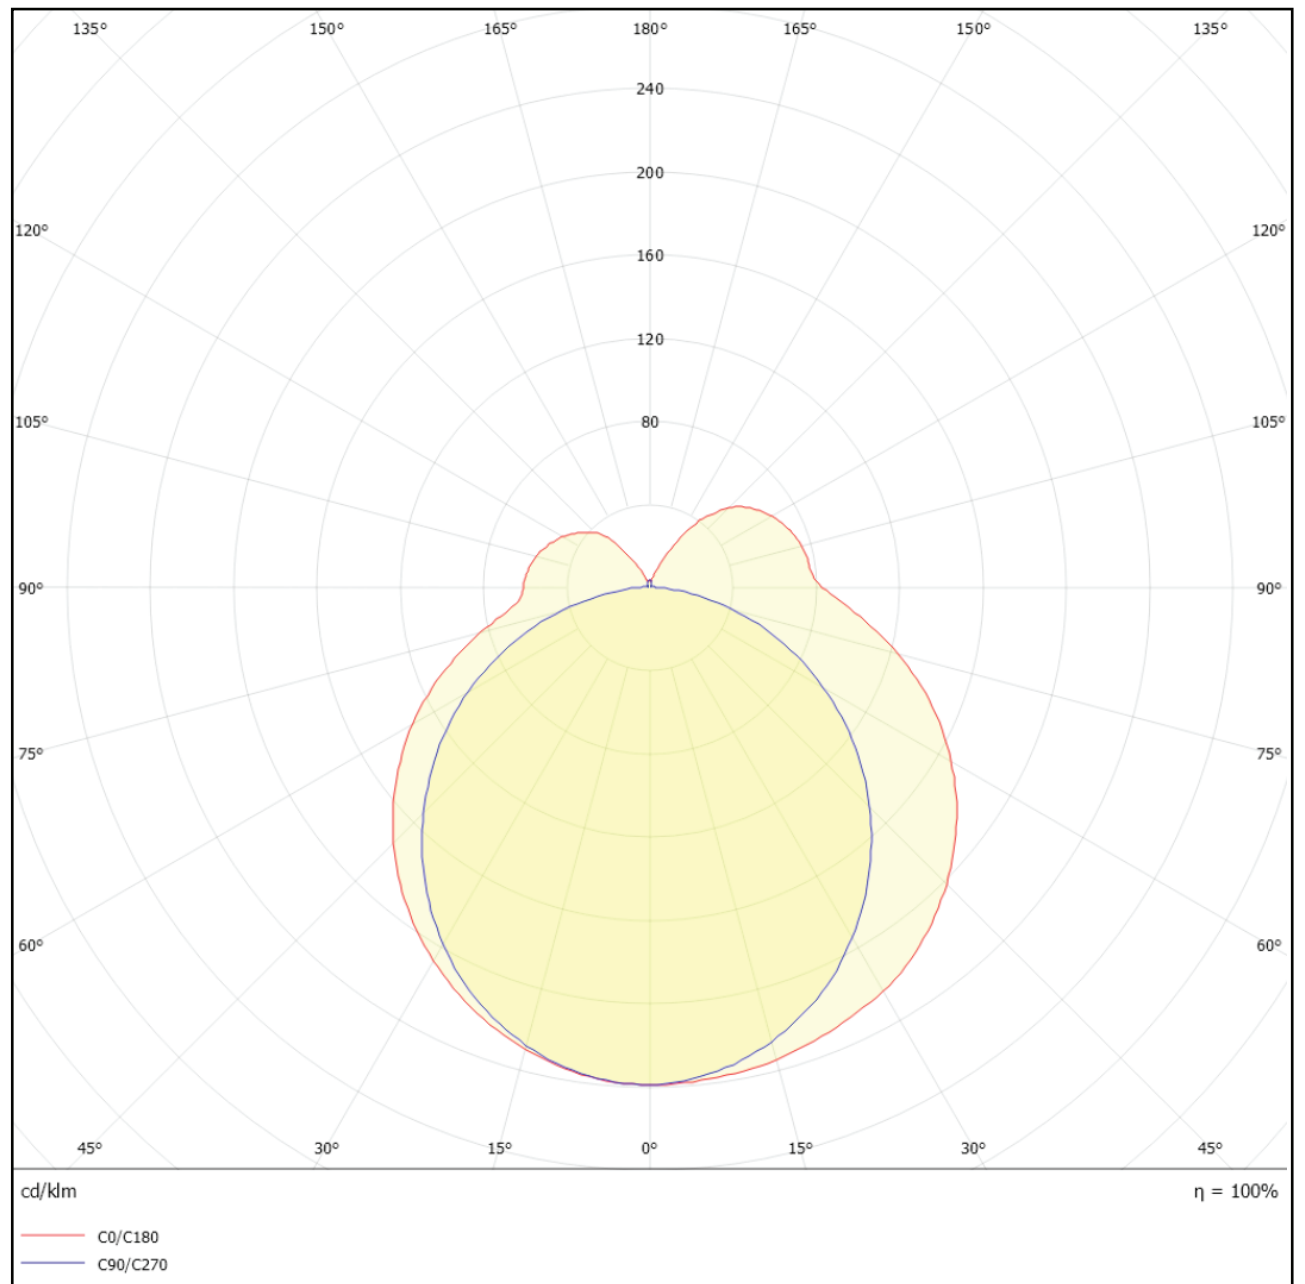

## Dimensions & specs of luminaires

Dim	Width	Height	Watt/m	Lumen/m	Reel Length
1	11.5mm	21mm	12	1320	Customizable from 1m up to 10m
2	16mm	17mm	13	1430	

Dim	Ø Diameter	Watt/m	Lumen/m	Reel Length
3	25mm	10	1100	Customizable from 1m up to 10m

## Brighton luminaires Map

■ Brighton Luminaires Range

■ Selected Luminaire Default placement

Indoor

Outdoor

## Accessories

01. Stainless steel flexible channel

02. Aluminium channel

03. Stainless steel clips

13 Watt 120° Beam Angle  
Polar Curve

13 Watt 120° Beam Angle  
Cartesian Diagram

Neon NE

---