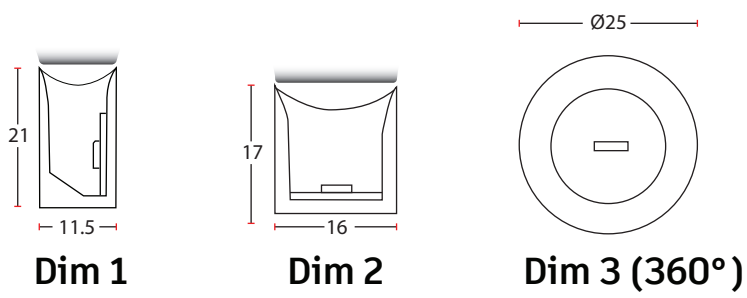

## Dimensions & Specs

\*All dimensions in these sketches are in millimeters\*

## Dimensions & specs of luminaires

Dim	Width	Height	Watt/m	Lumen/m	Reel Length
1	11.5mm	21mm	12	1320	Customizable from 1m up to 10m
2	16mm	17mm	13	1430	

Dim	Ø Diameter	Watt/m	Lumen/m	Reel Length
3	25mm	10	1100	Customizable from 1m up to 10m