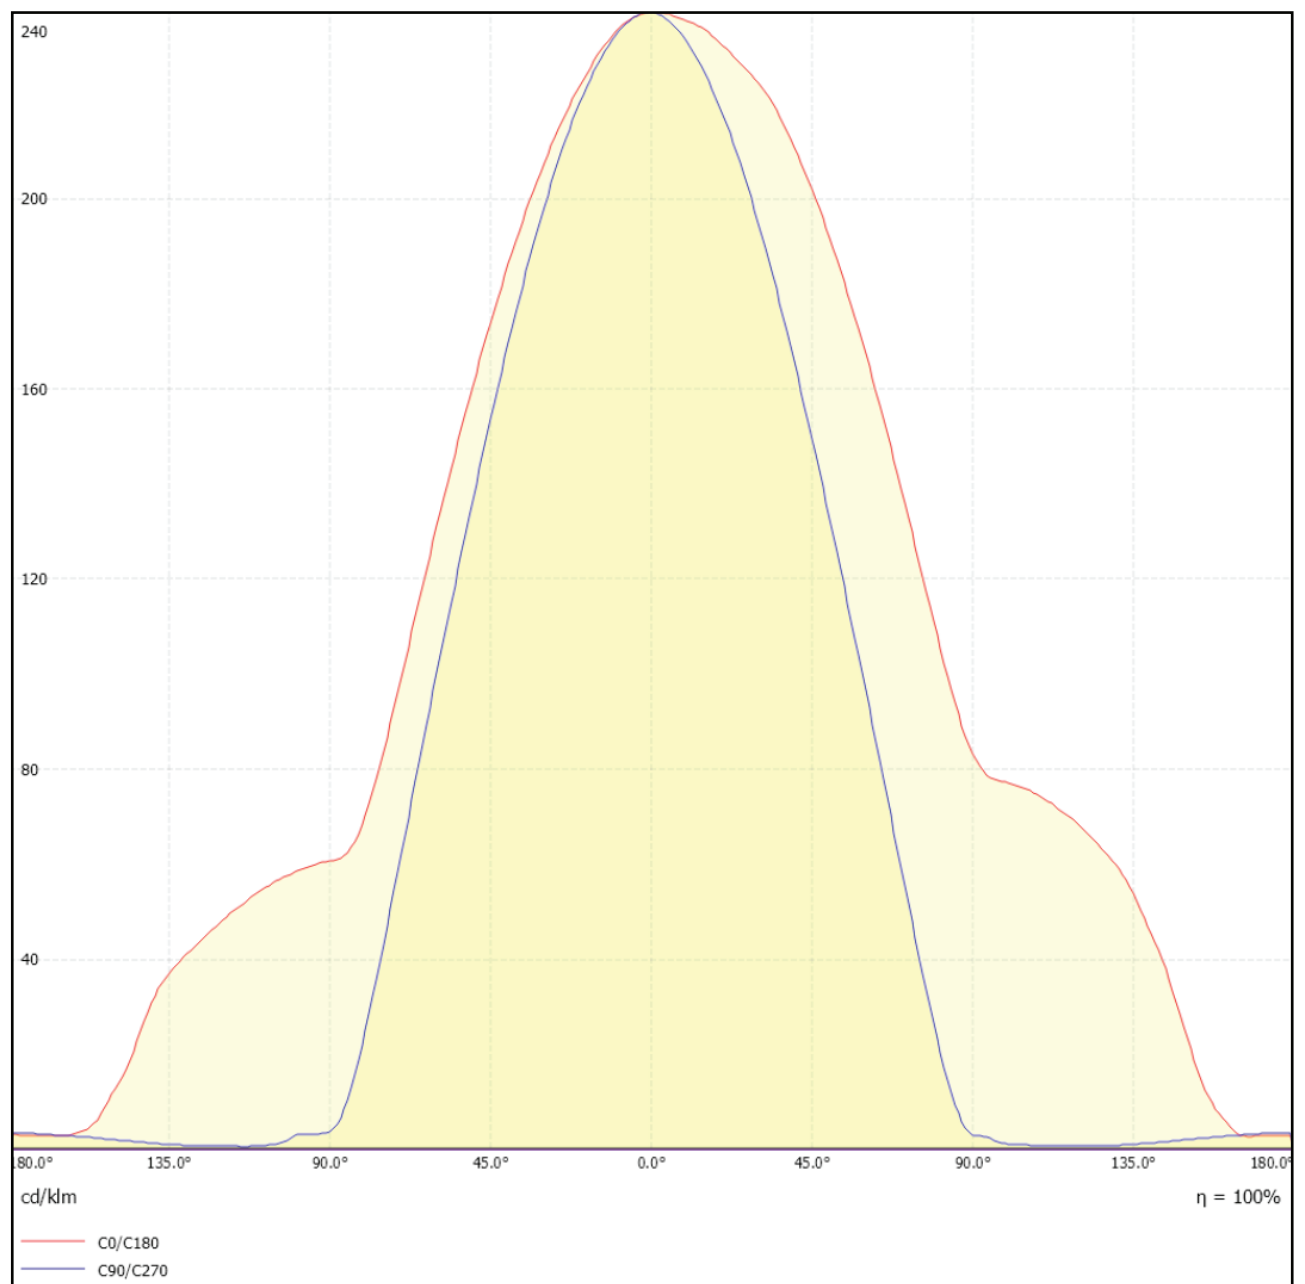

## Brighton luminaires Map

■ Brighton Luminaires Range

■ Selected Luminaire Default placement

Indoor

Outdoor

## Accessories

01. Stainless steel flexible channel

02. Aluminium channel

03. Stainless steel clips

13 Watt 120° Beam Angle  
Polar Curve

13 Watt 120° Beam Angle  
Cartesian Diagram

Neon NE

---