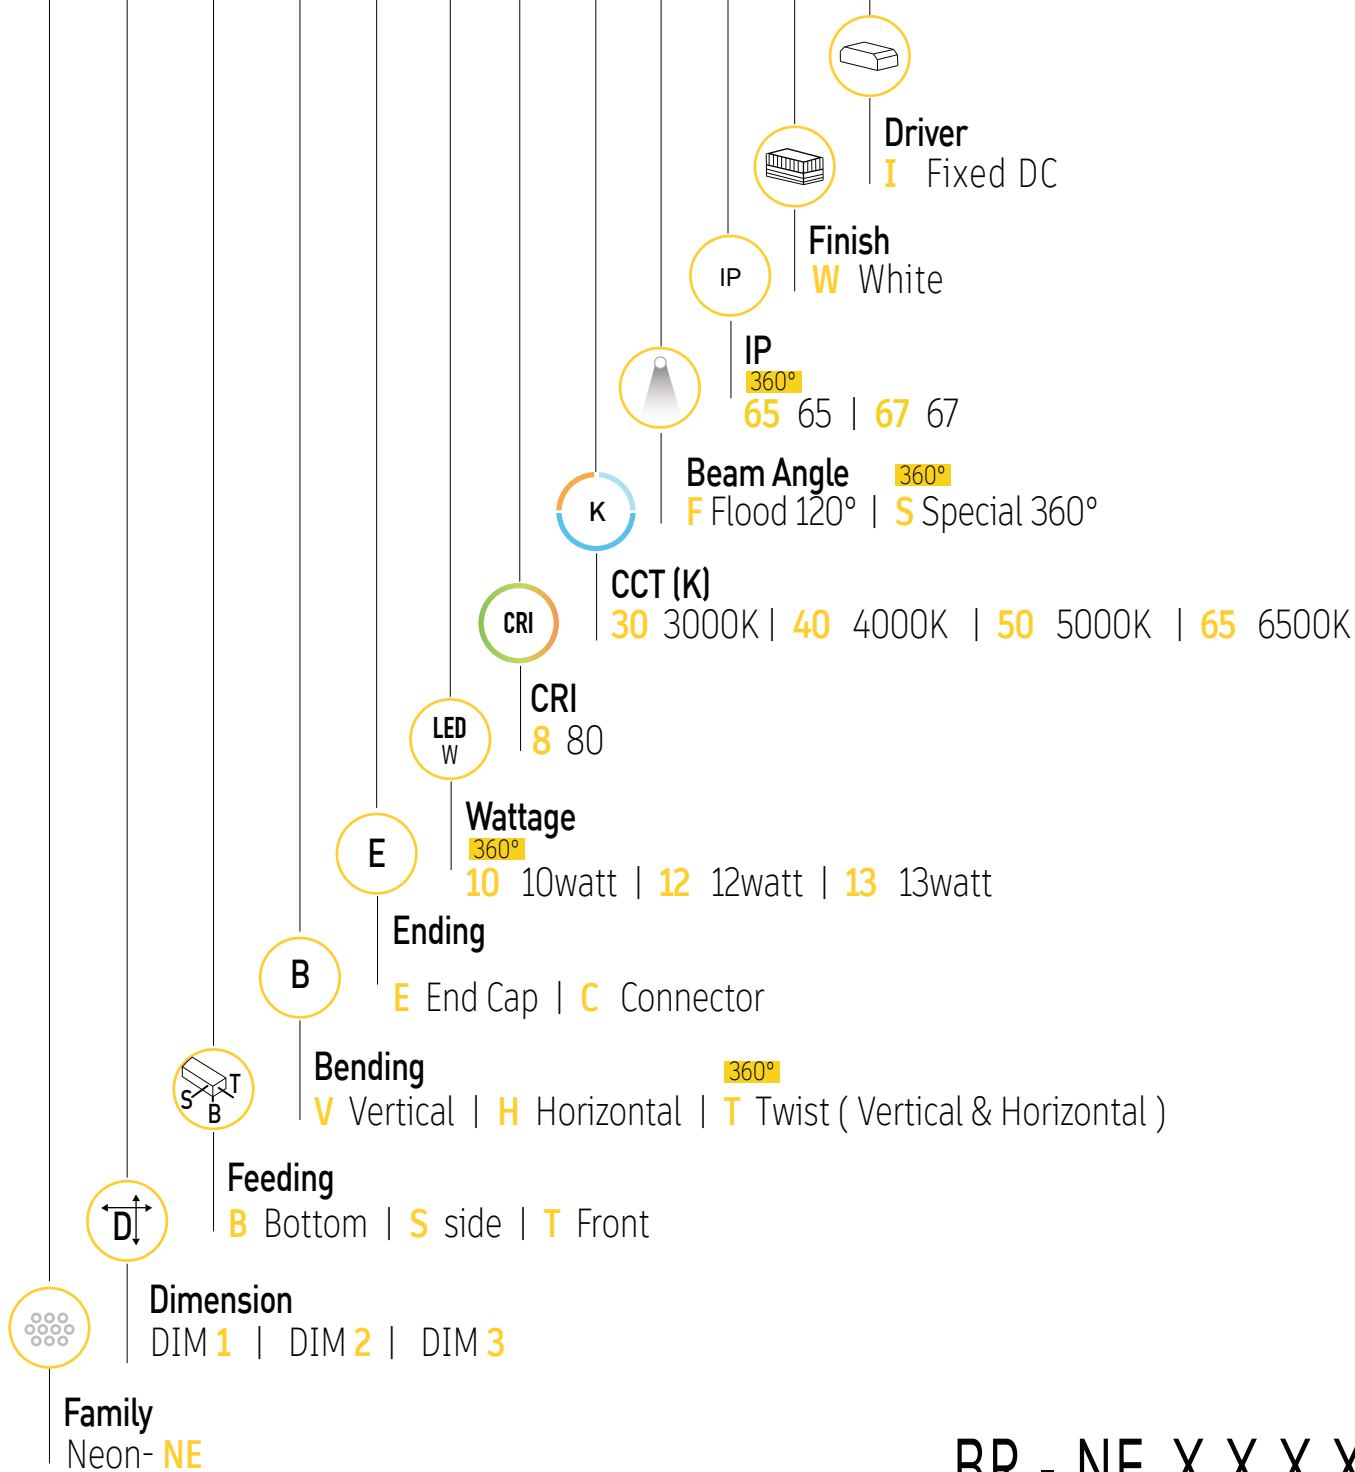

BR- NE X X X X XX.8 XX X XXW - I

Product coding system

BR - NE X X X X XX.8 XX X XX W - I

Configure luminaire specs & send us the code for order confirmation