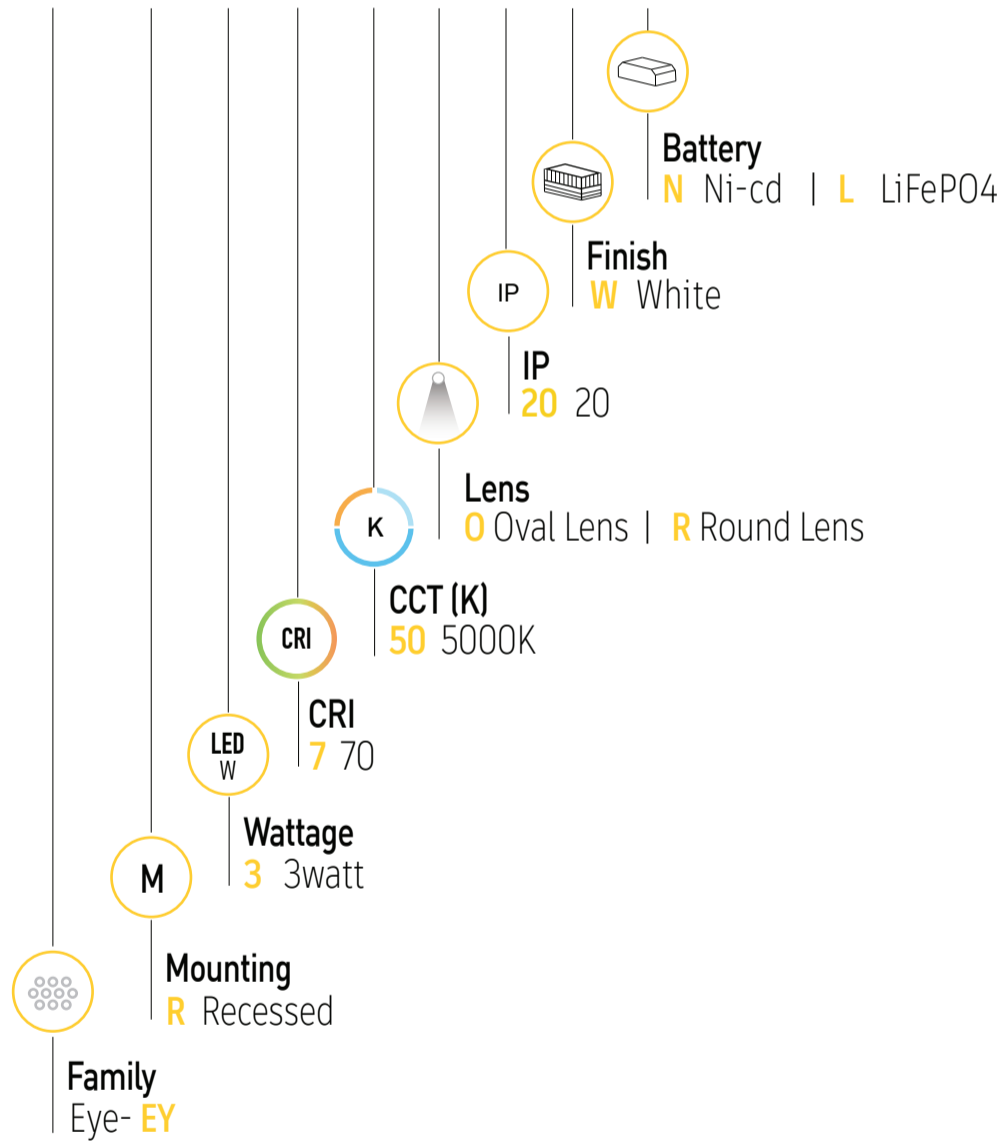

Dimensions & Specs

All dimensions in these sketches are in millimeters

Dimensions of luminaires

Dim	Ø Diameter	Height	Charge	Discharge Duration
1	Ø55mm	30mm	24H	3H

All dimensions in this schedule table are in millimeters

Specs

Wattage (W)	lumen (lm)
3 watt	240lm

BR- EY R 3.7 50 X 20 W - X

Product coding system

BR - EY R 3.7 50 X 20 W - X

Configure luminaire specs & send us the code for order confirmation