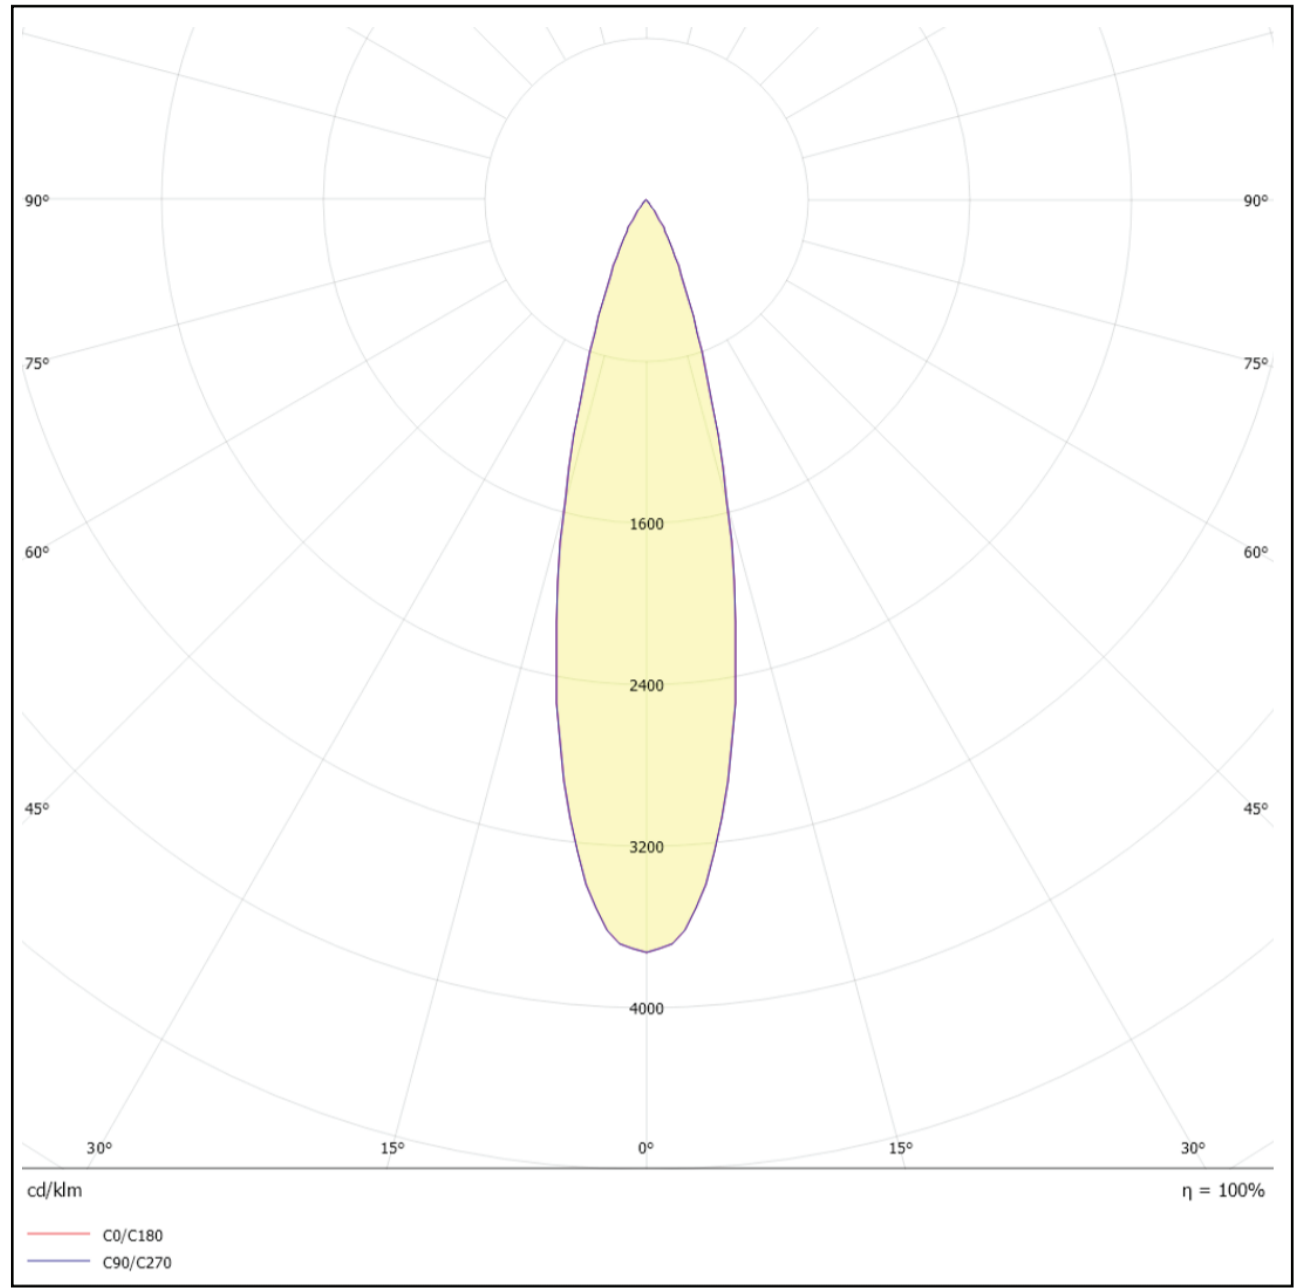

## Dimensions of luminaires

Dim	Ø Diameter	Height	Charge	Discharge Duration
1	Ø55mm	30mm	24H	3H

\*All dimensions in this schedule table are in millimeters\*

## Brighton luminaires Map

■ Brighton Luminaires Range

■ Selected Luminaire Default placement

Indoor

Outdoor

# Zen

Downlight

12 Watt 24° Beam Angle  
Polar Curve

12 Watt 24° Beam Angle  
Cone Diagram