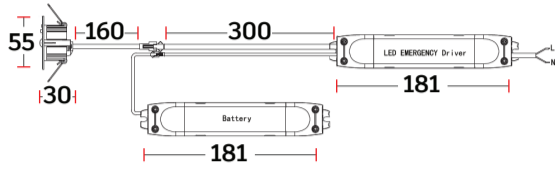

## Dimensions & Specs

\*All dimensions in these sketches are in millimeters\*

## Dimensions of luminaires

Dim	Ø Diameter	Height	Charge	Discharge Duration
1	Ø55mm	30mm	24H	3H

\*All dimensions in this schedule table are in millimeters\*