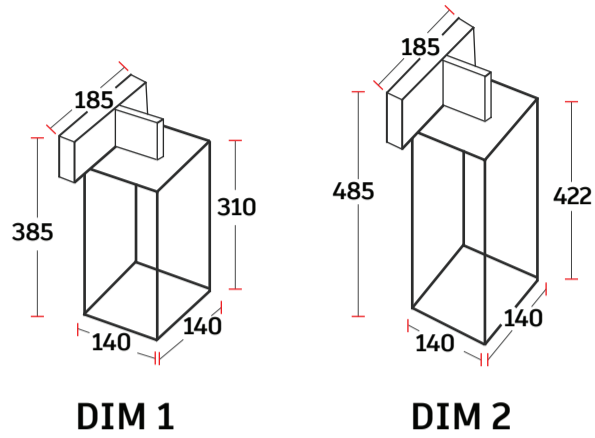

All dimensions in these sketches are in millimeters*

Dimensions & specs of luminaires

| Dim | WxL | Height |
|-----|-----------|--------|
| 1 | 140x140mm | 385mm |
| 2 | 140x140mm | 485mm |

All dimensions in this schedule table are in millimeters