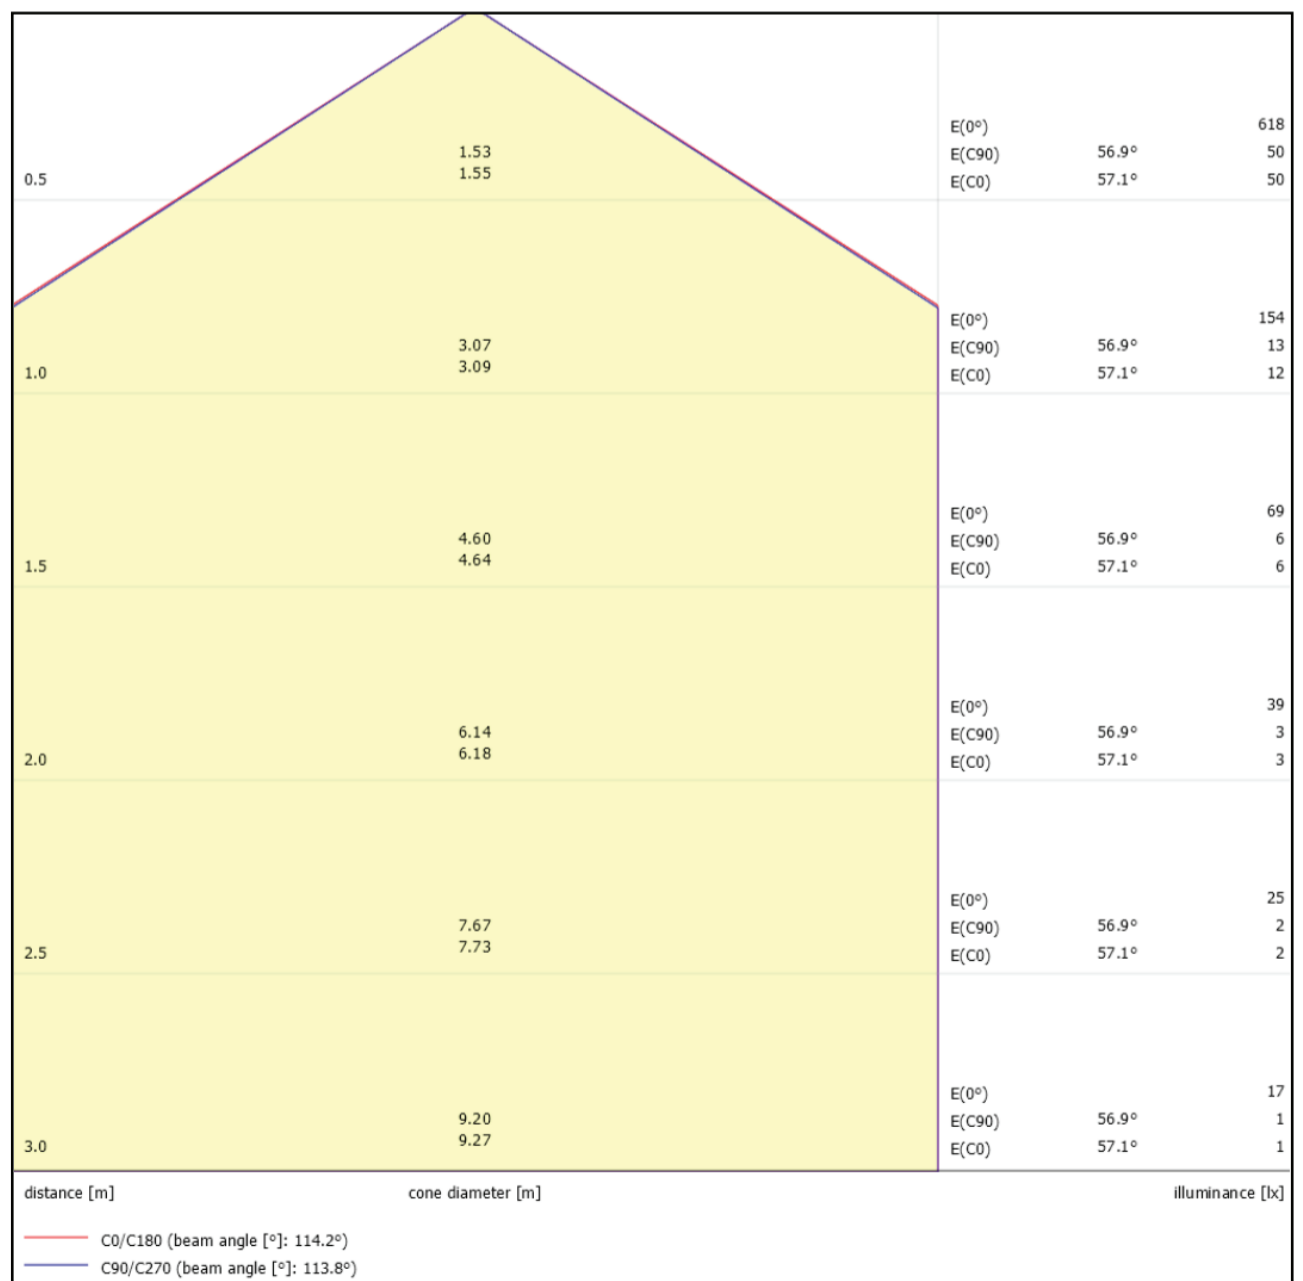

DESCRIPTION

Eta just like the classic lanterns, can be placed directly on the ground or fixed to a wall by its bracket. It is available in medium & large sizes in order to be able to create an incorporeal volume, made up only of light.

All dimensions in these sketches are in millimeters*

Dimensions & specs of luminaires

| Dim | WxL | Height |
|-----|-----------|--------|
| 1 | 140x140mm | 385mm |
| 2 | 140x140mm | 485mm |

All dimensions in this schedule table are in millimeters

BR - ET X C XX.8 XX S 65 X - X

Configure luminaire specs & send us the code for order confirmation

Optional Application

Dimmable

Brighton luminaires Map

- Brighton Luminaires Range
- Selected Luminaire Default placement

Indoor

Outdoor

Accessories

15 Watt 114° Flood
Polar Curve

15 Watt 114° Flood
Cone Diagram

Eta ET

BRIGHTON