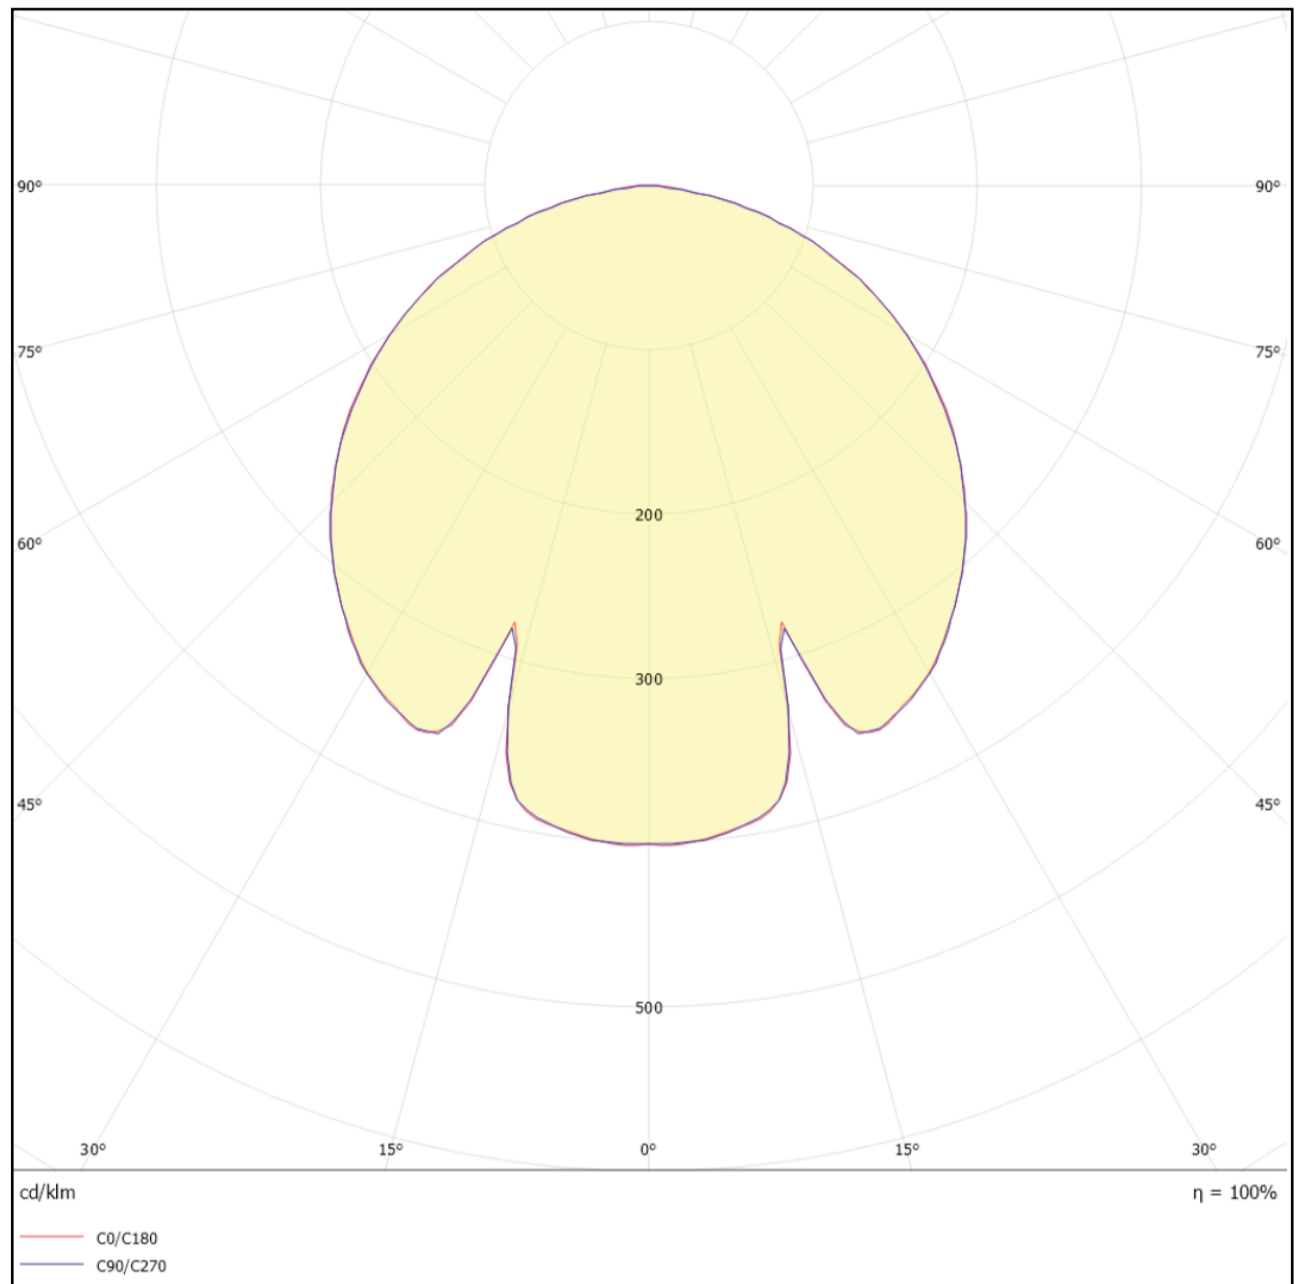

All dimensions in these sketches are in millimeters*

Dimensions & specs of luminaires

| Dim | WxL | Height |
|-----|-----------|--------|
| 1 | 140x140mm | 385mm |
| 2 | 140x140mm | 485mm |

All dimensions in this schedule table are in millimeters

Specs

| Dimension (mm) | Wattage (W) | lumen (lm) |
|----------------|-------------|------------|
| Dim1 | 9 watt | 600lm |
| Dim2 | 15 watt | 1200lm |

Product coding system

BR - ET X C XX.8 XX S 65 X - X

BR - ET X C XX.8 XX S 65 X - X

Configure luminaire specs & send us the code for order confirmation

Optional Application

Dimmable

Brighton luminaires Map

- Brighton Luminaires Range
- Selected Luminaire Default placement

Indoor

Outdoor

Accessories

15 Watt 114° Flood
Polar Curve

15 Watt 114° Flood
Cone Diagram

Eta ET

BRIGHTON