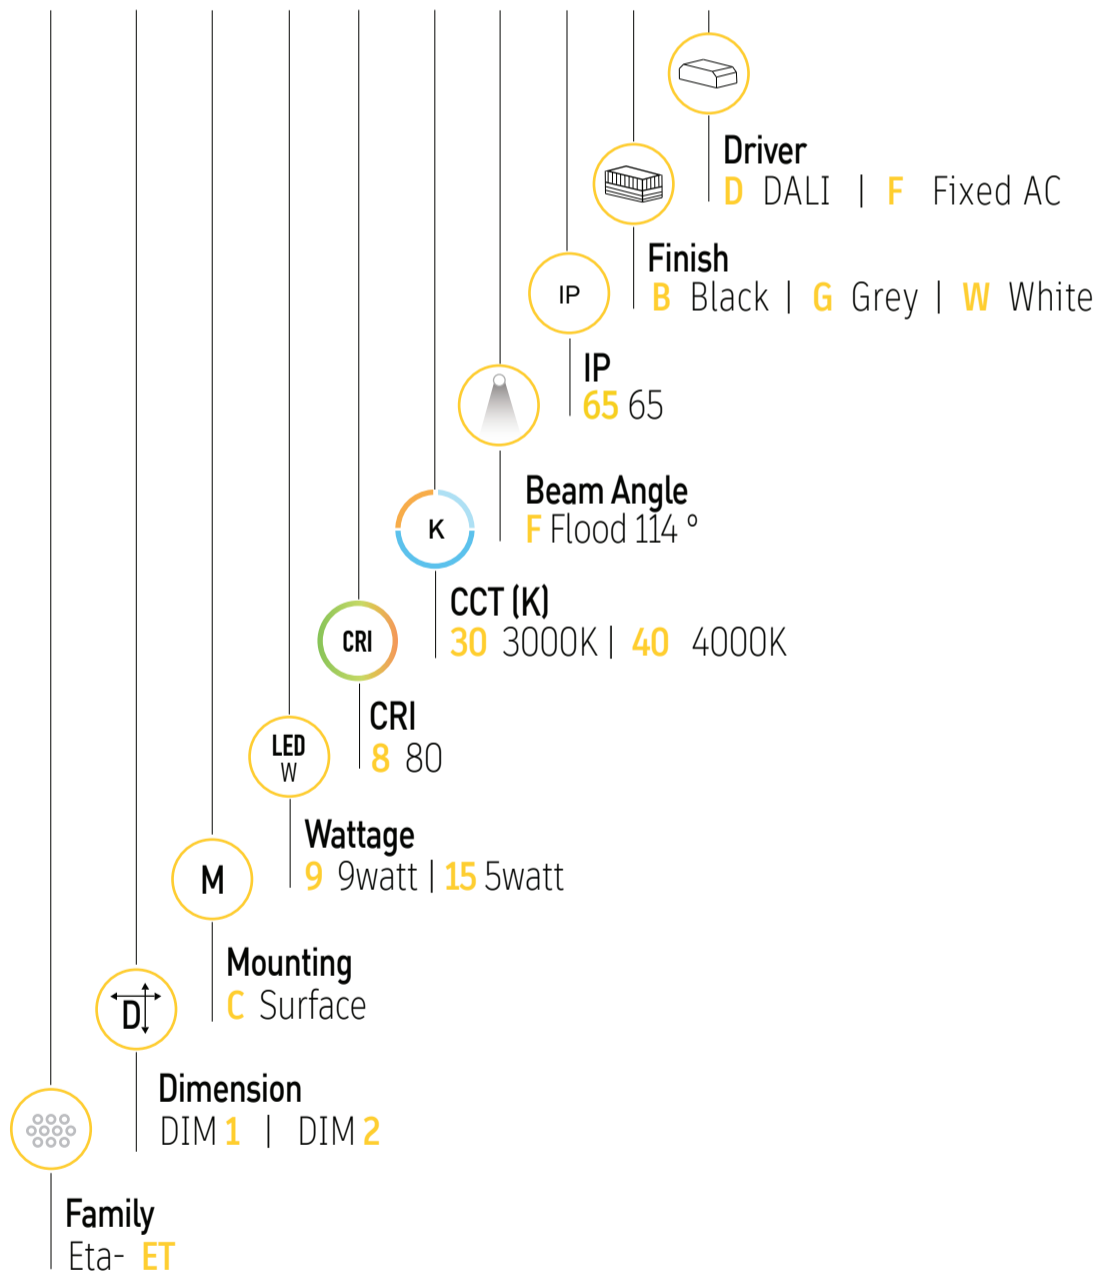

PHILIPS

Driver

LUMILEDS

LED Chip

Illumination Data

| | |
|---------------------------|-----------------|
| Color temperature: | 3000K 4000K |
| Lumen output: | 600 LM 1500LM |
| CRI | 80 |
| Beam angle | 114° Flood |

All dimensions in these sketches are in millimeters*

Dimensions & specs of luminaires

| Dim | WxL | Height |
|-----|-----------|--------|
| 1 | 140x140mm | 385mm |
| 2 | 140x140mm | 485mm |

All dimensions in this schedule table are in millimeters

BR - ET X C XX.8 XX S 65 X - X

Configure luminaire specs & send us the code for order confirmation

Optional Application

Dimmable

Brighton luminaires Map

- Brighton Luminaires Range
- Selected Luminaire Default placement