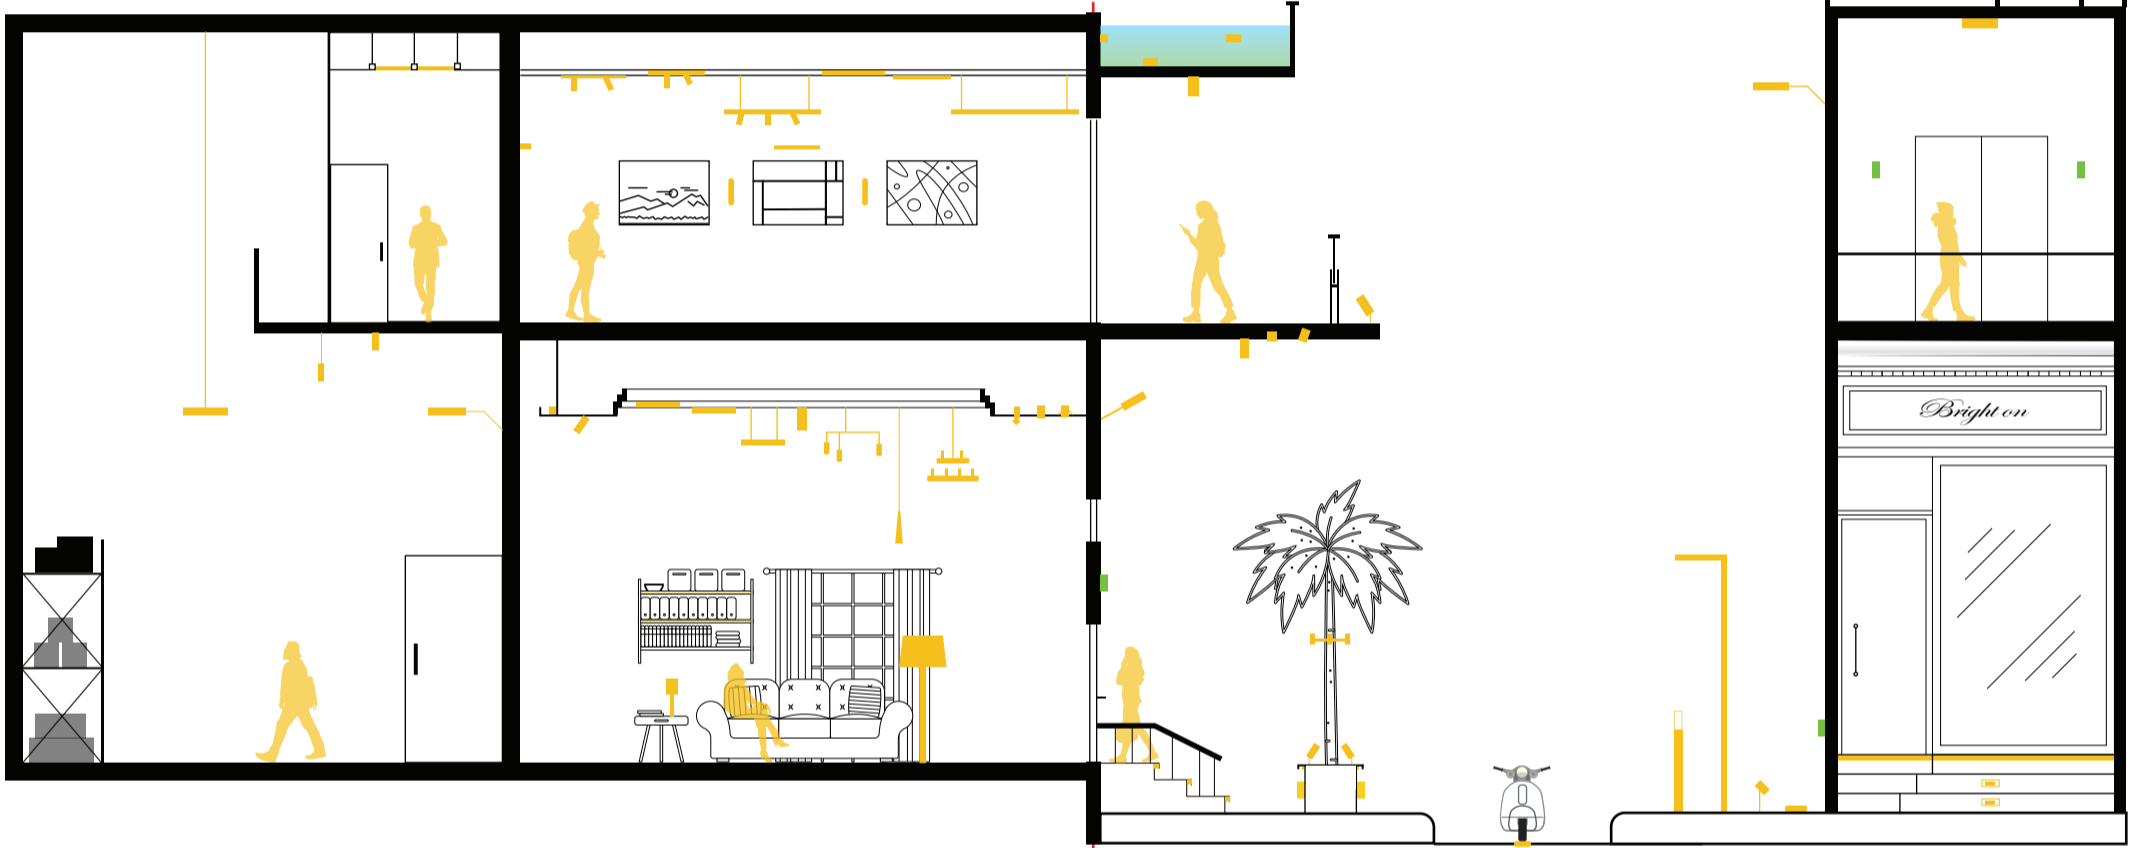

DESCRIPTION

Eta just like the classic lanterns, can be placed directly on the ground or fixed to a wall by its bracket. It is available in medium & large sizes in order to be able to create an incorporeal volume, made up only of light.

BR - ET X C XX.8 XX S 65 X - X

Configure luminaire specs & send us the code for order confirmation

Optional Application

Dimmable

Brighton luminaires Map

- Brighton Luminaires Range
- Selected Luminaire Default placement

Indoor

Outdoor

Accessories

15 Watt 114° Flood
Polar Curve

15 Watt 114° Flood
Cone Diagram

Eta ET

BRIGHTON