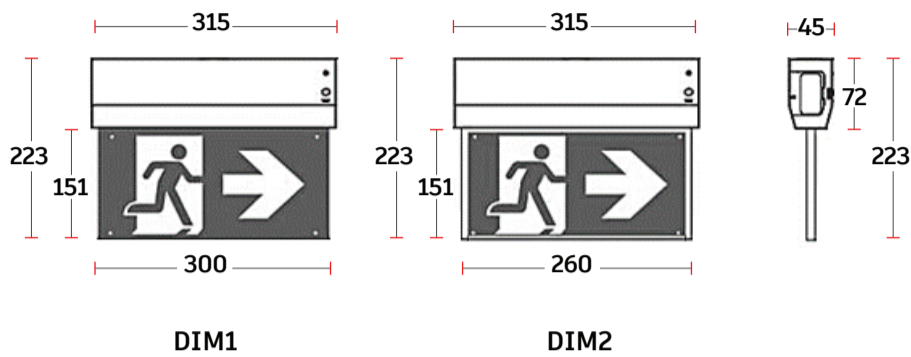

Dimensions & Specs

DIM1

DIM2

All dimensions in these sketches are in millimeters*

Dimensions & specs of luminaires

Dim	Length	Width	Height	Main Power	Emergency Power	Visibility
1	300mm	45mm	115mm	3 watt	1 watt	25 meter
2	260mm	45mm	115mm	3 watt	1 watt	30 meter

All dimensions in this schedule table are in millimeters