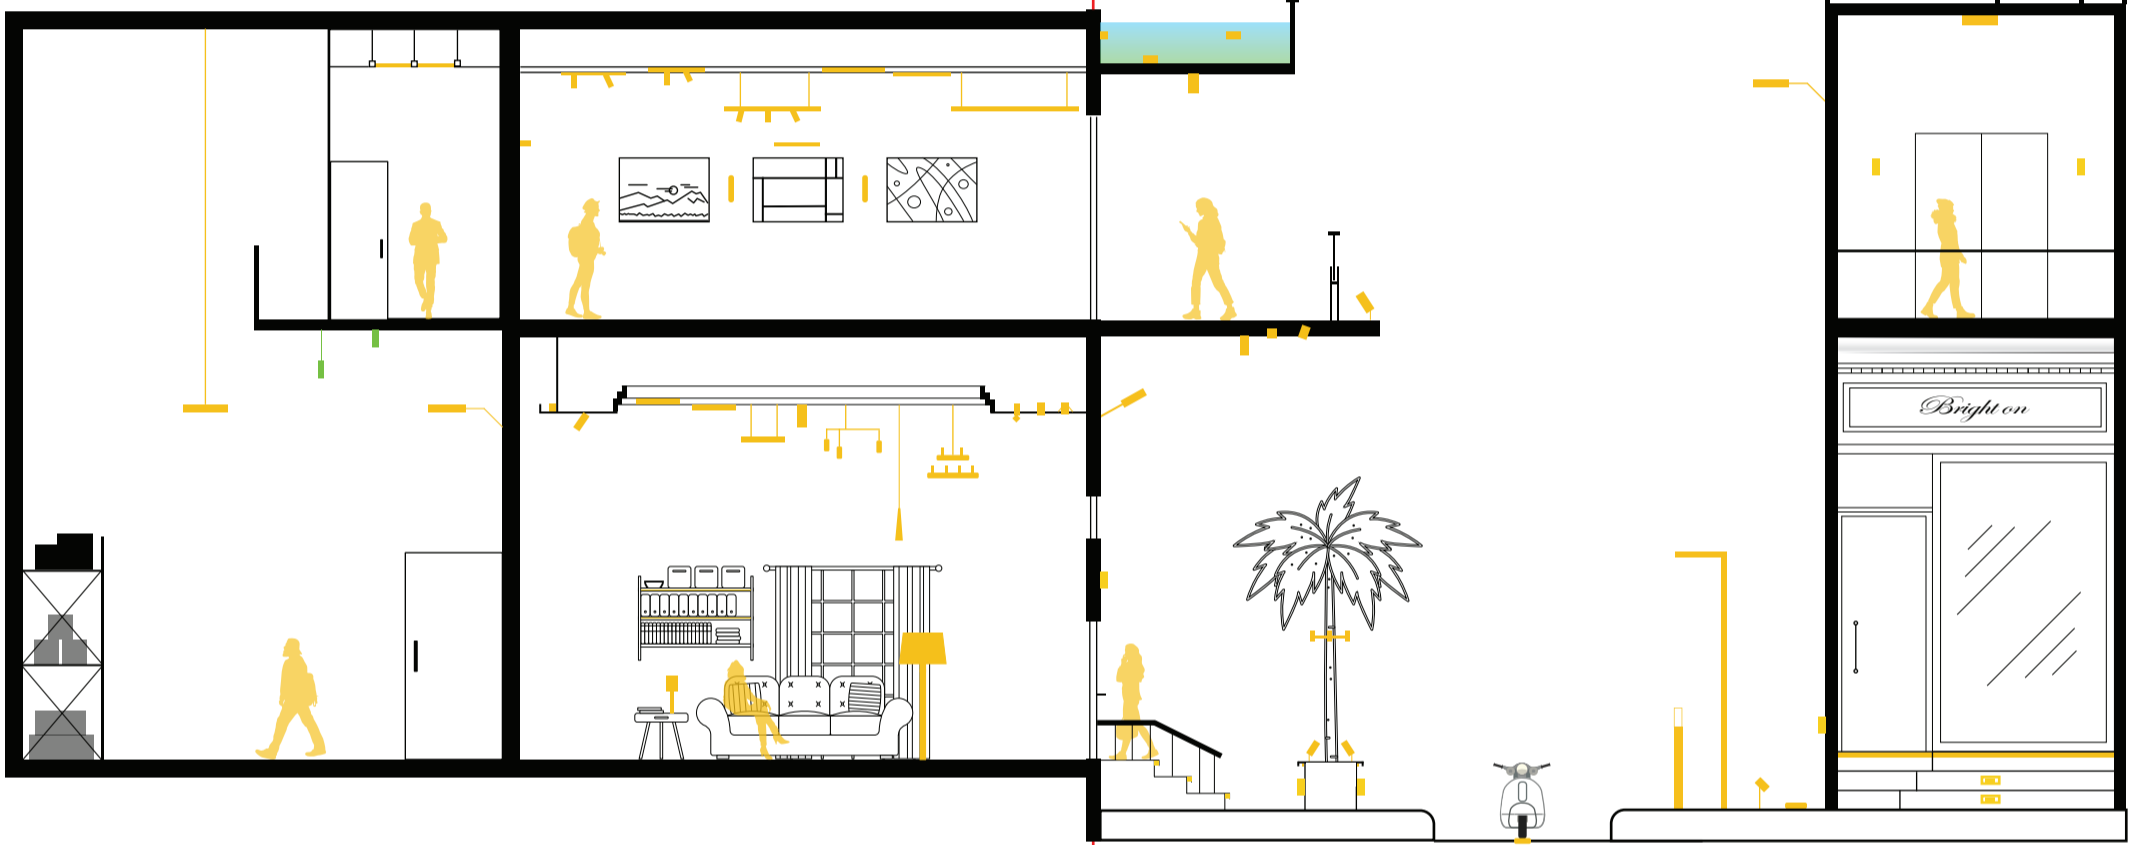

Product coding system

BR - ER X X 3.7 50 3 20 X-X

BR - ER X X3.7 50 3 20 X - X

Configure luminaire specs & send us the code for order confirmation

Optional Application

Battery

Dimmable

Brighton luminaires Map

Brighton Luminaires Range

Selected Luminaire Default placement

Indoor

Outdoor

Accessories

* Product contains four pictograms *

01. Four Pictograms
(Up, Down, Left and Right)

Era ER