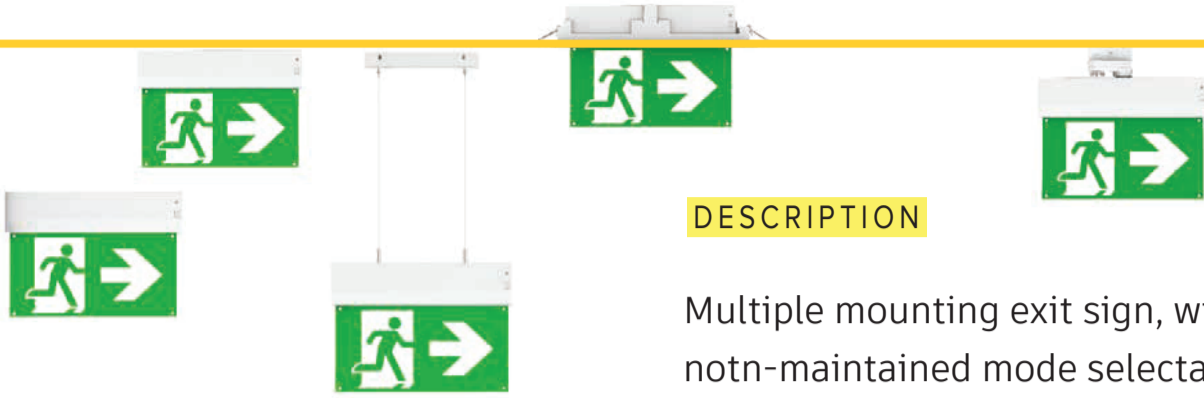

Era

Exit Sign

DESCRIPTION

Multiple mounting exit sign, with IP20, notn-maintained mode selectable. different mounting types, suitable for any space.

LED Chip

Illumination Data

Color temprature:	5000K
Viewing distance:	25m 30m
CRI	70

Physical Specification

Material Finish	Polycarbonate
Diffuser	Polycarbonate
Pictogram	Left, Right, Up & Down
Ingress protection (IP)	20

Electric Characteristics

Light source	LED Built in
LED Type	SMD
Main power	3 Watt
Emergency power	1 Watt
Emergency duration	3 hour
LED chip	Lumileds
Battery	NI-cd LiFePO4