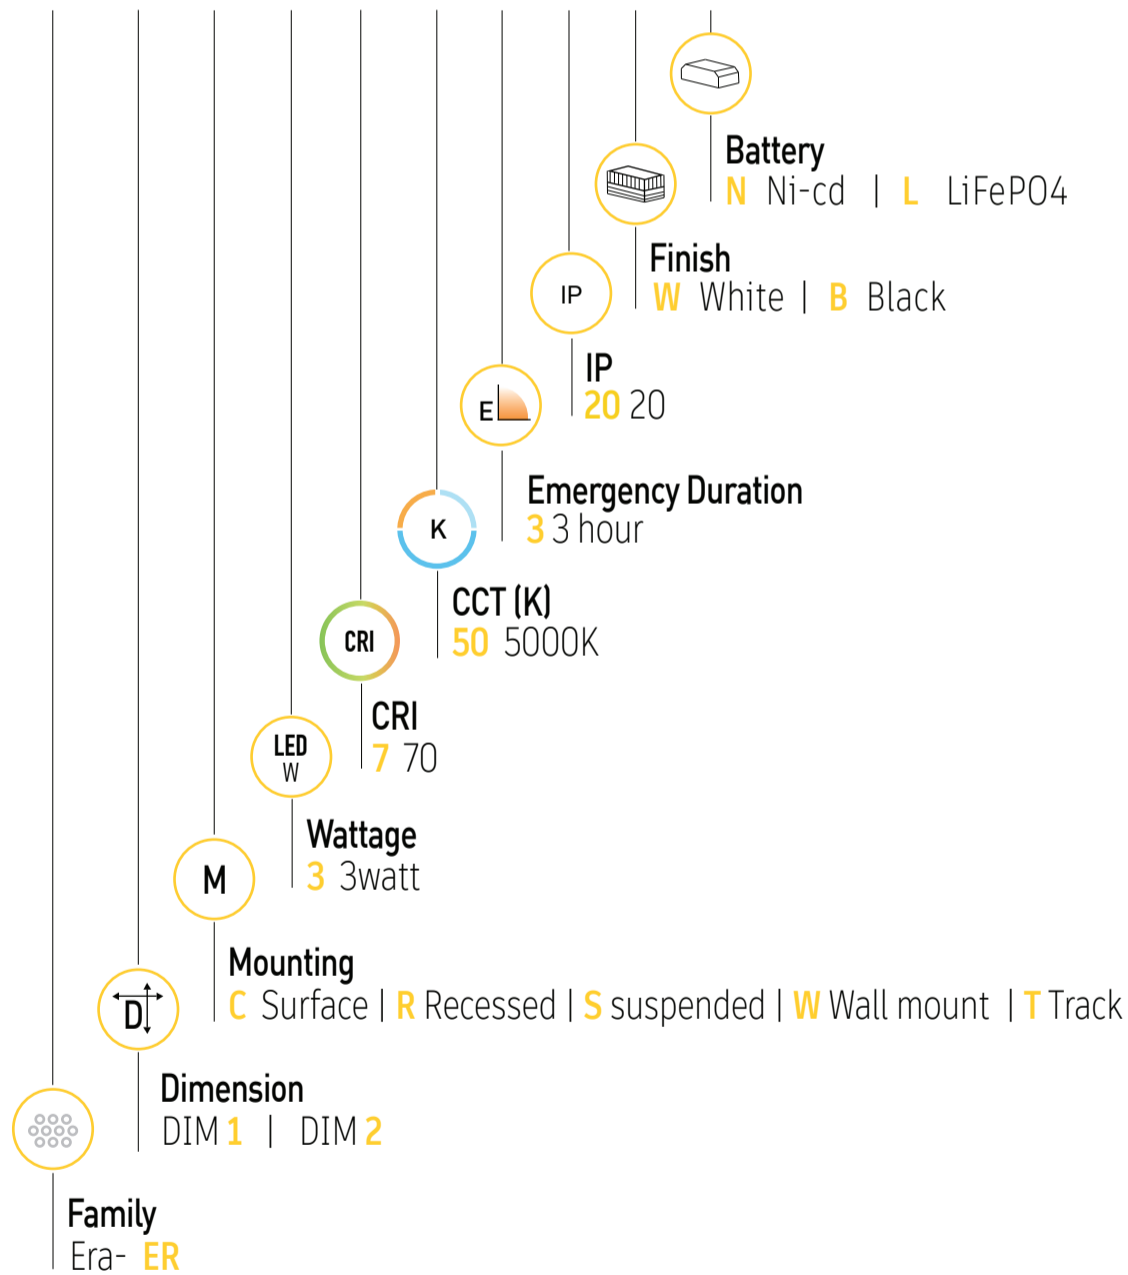

Product coding system

BR - ER X X 3.7 50 3 20 X-X

BR - ER X X3.7 50 3 20 X - X

Configure luminaire specs & send us the code for order confirmation