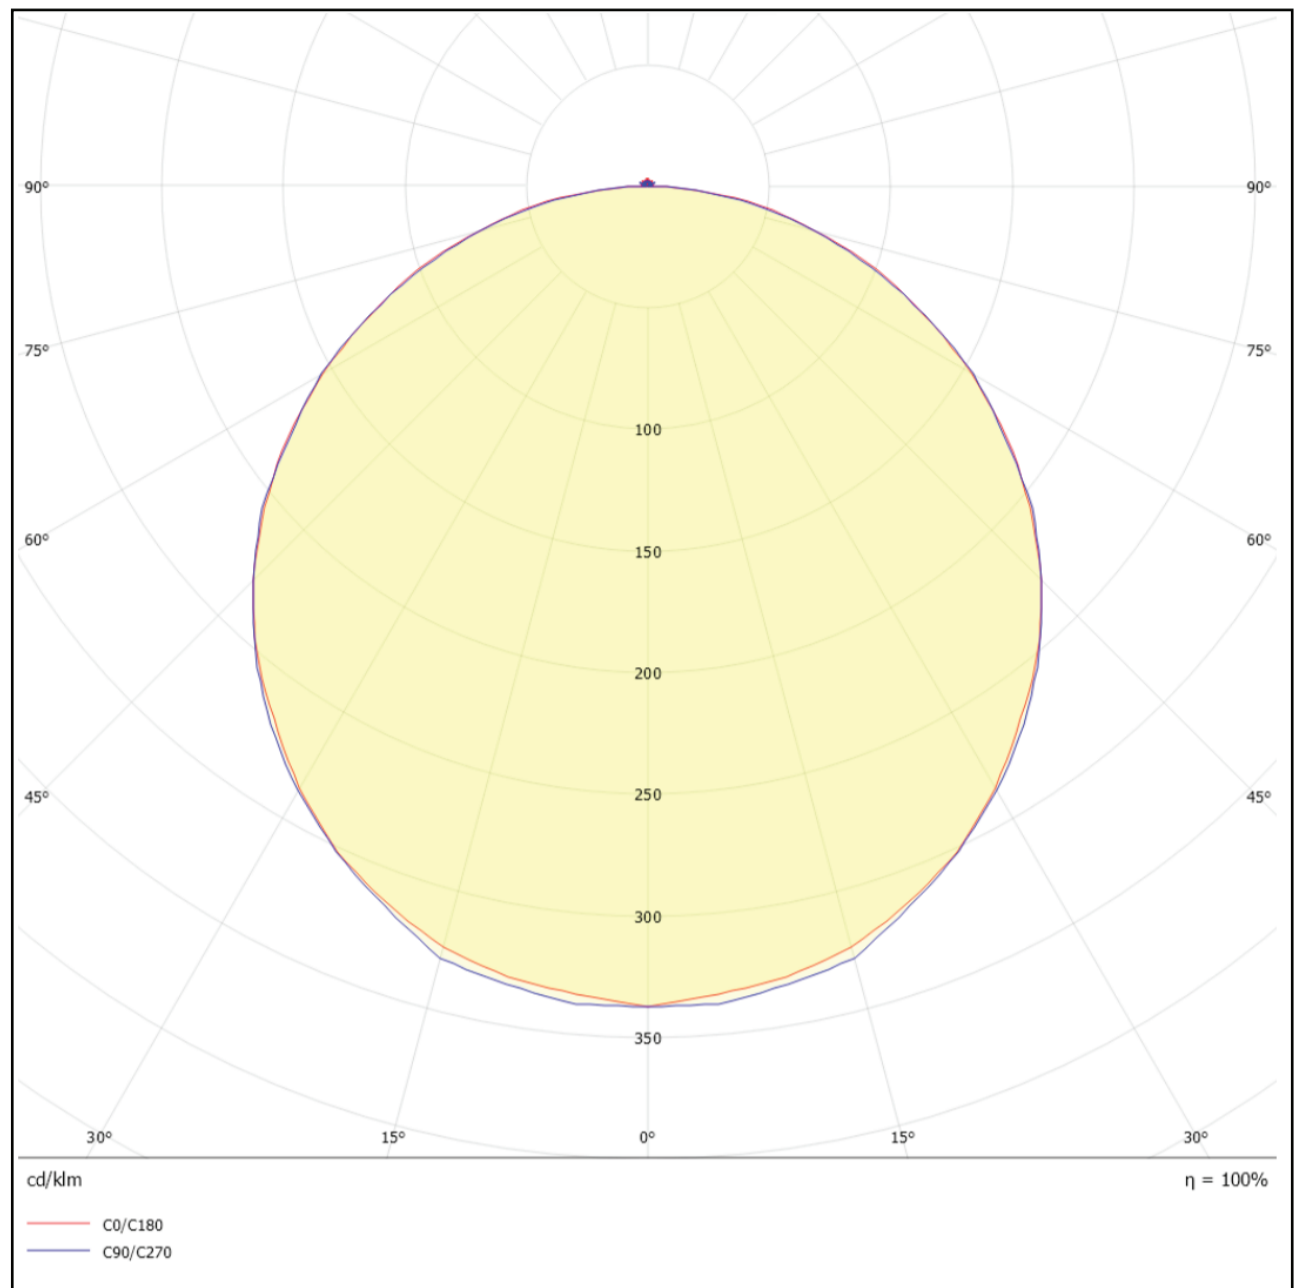

Dimensions of luminaires

Dim	A	B	C
1	595mm	595mm	30mm
2	1195mm	295mm	30mm

All dimensions in this schedule table are in milimeters

Specs

Dimesnion (mm)	Wattage (W)	lumen (lm)
Dim1	40 watt	4000lm
Dim2	40 watt	4000lm

01. Suspension Kit

02. Surface Kit

Bianco-E

Lighting Panel

DIM 1
Polar Curve

DIM 1
Cone Diagram

Bianco-E

Lighting Panel

DIM 2
Polar Curve

DIM 2
Cone Diagram

Bianco E

BRIGTON

Bianco E

B R I G H T O N 