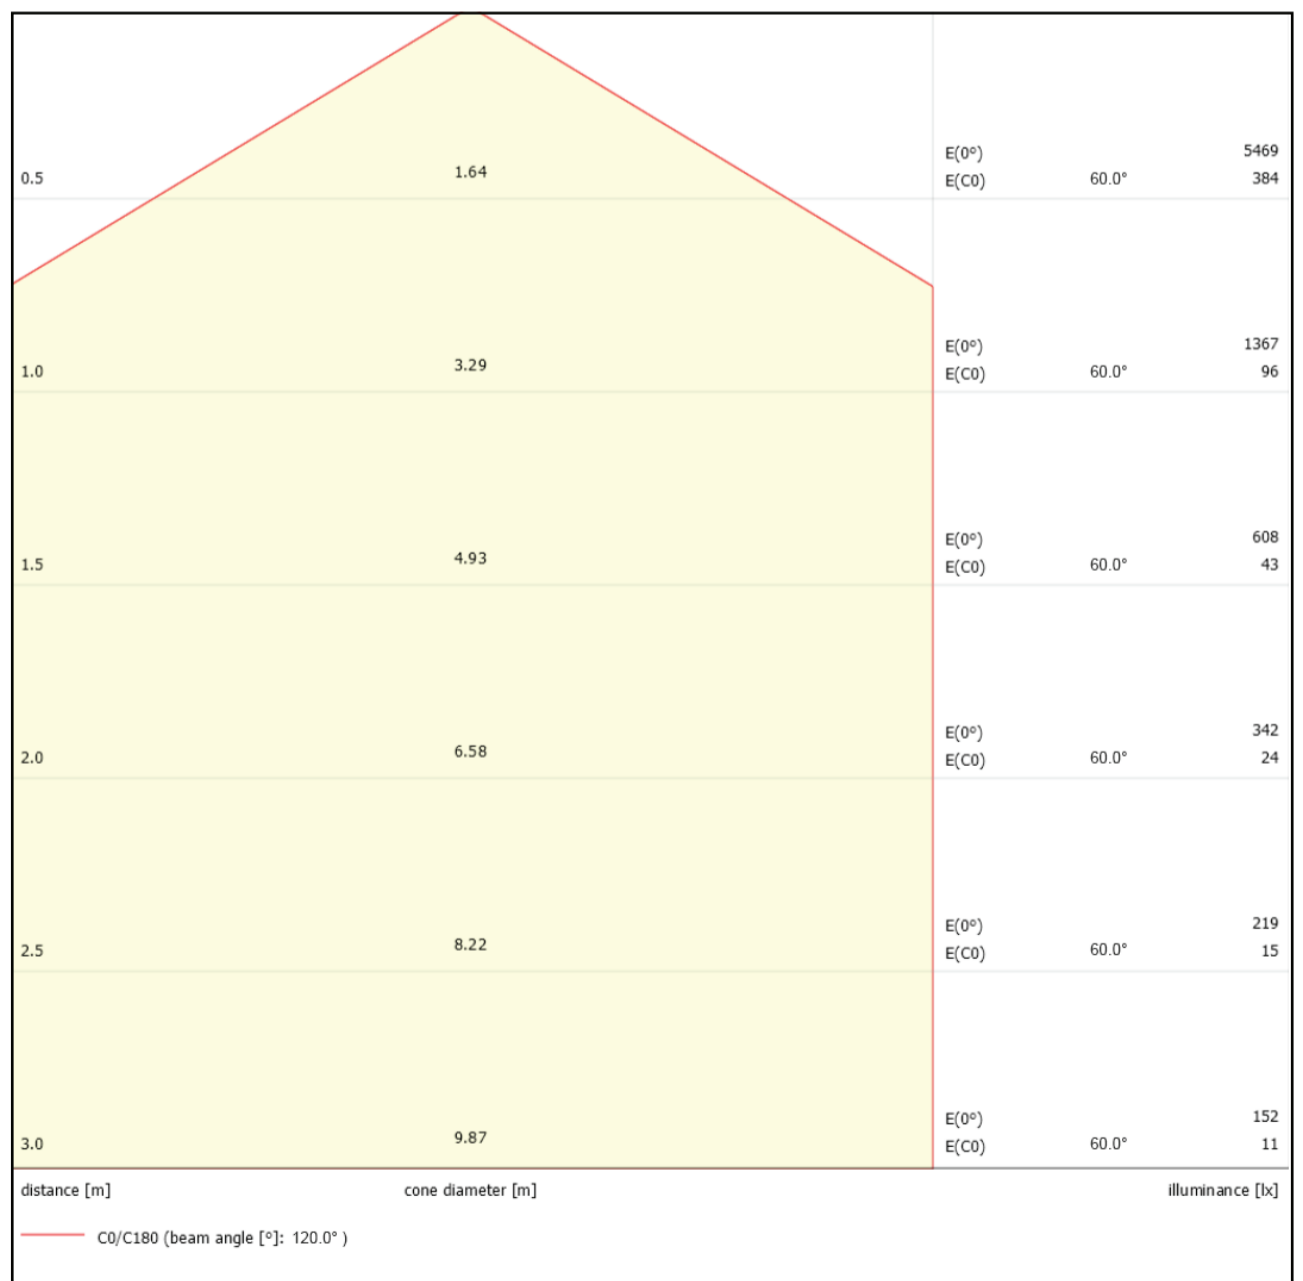

Dimensions of luminaires

Dim	A	B	C
1	595mm	595mm	30mm
2	1195mm	295mm	30mm

All dimensions in this schedule table are in milimeters

Specs

Dimesnion (mm)	Wattage (W)	lumen (lm)
Dim1	40 watt	4000lm
Dim2	40 watt	4000lm

Surface mounted

Dimmable

Brighton luminaires Map

Brighton Luminaires Range

Selected Luminaire Default placement

Indoor

Outdoor

Accessories

01. Suspension Kit

02. Surface Kit

Bianco-E

Lighting Panel

DIM 1
Polar Curve

DIM 1
Cone Diagram

Bianco-E

Lighting Panel

DIM 2
Polar Curve

DIM 2
Cone Diagram

Bianco E

BRIGTON

Bianco E

B R I G H T O N 