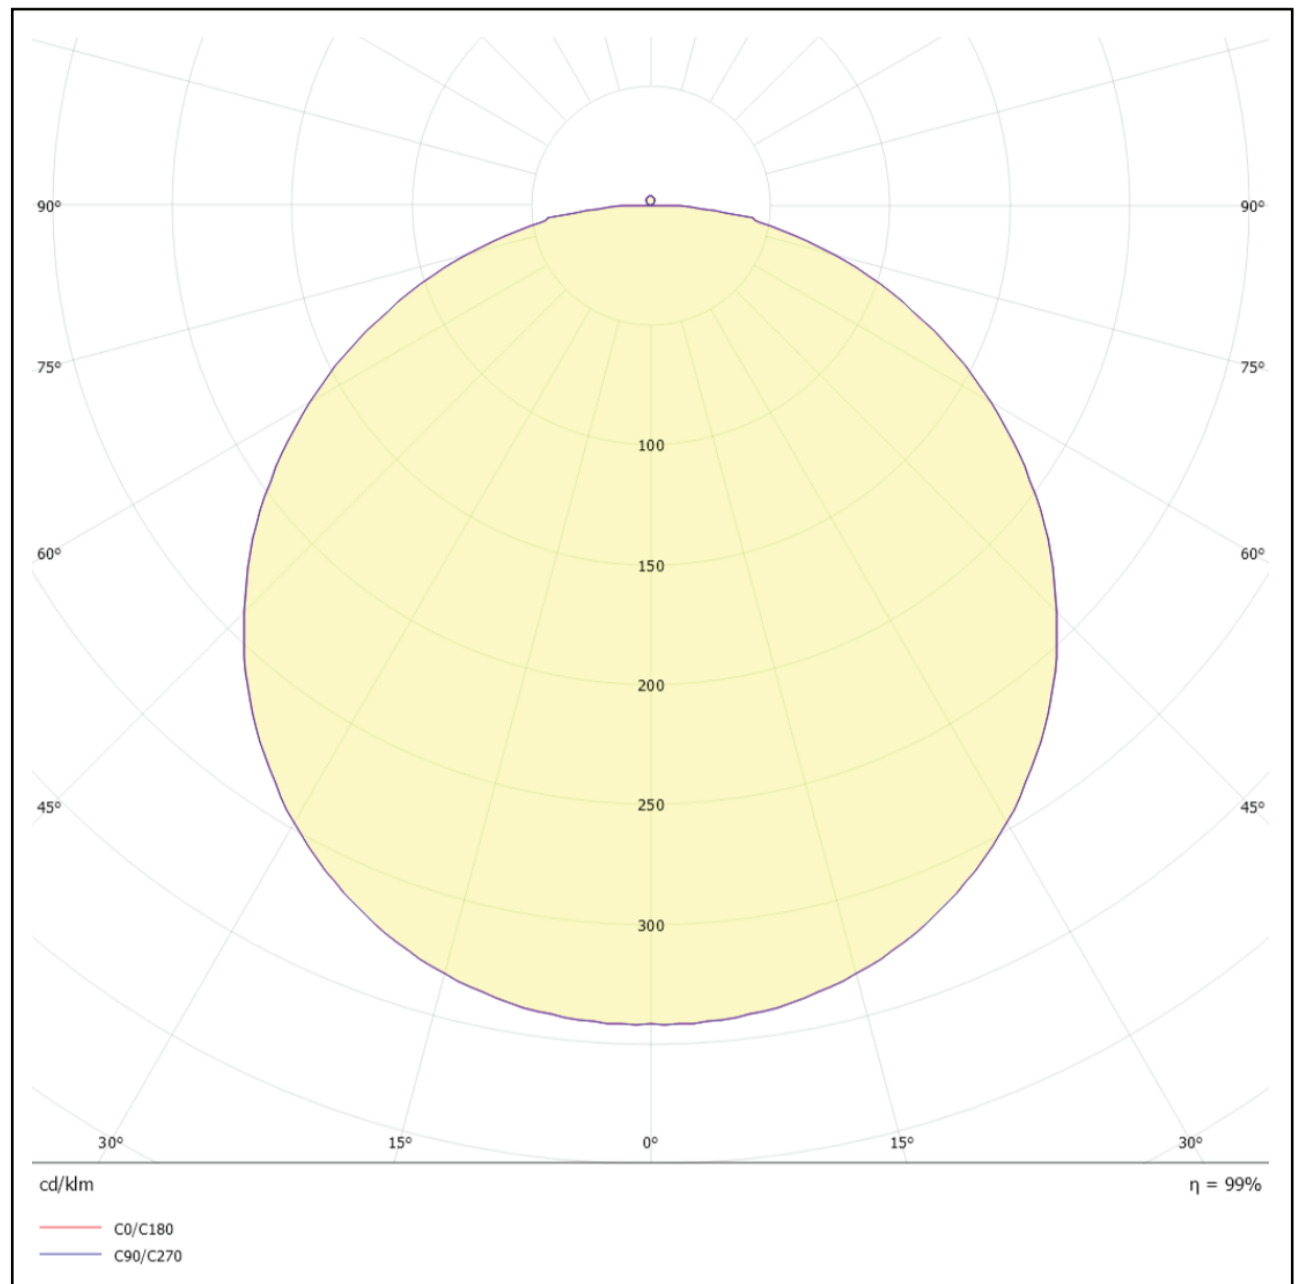

Bianco-E

Lighting Panel