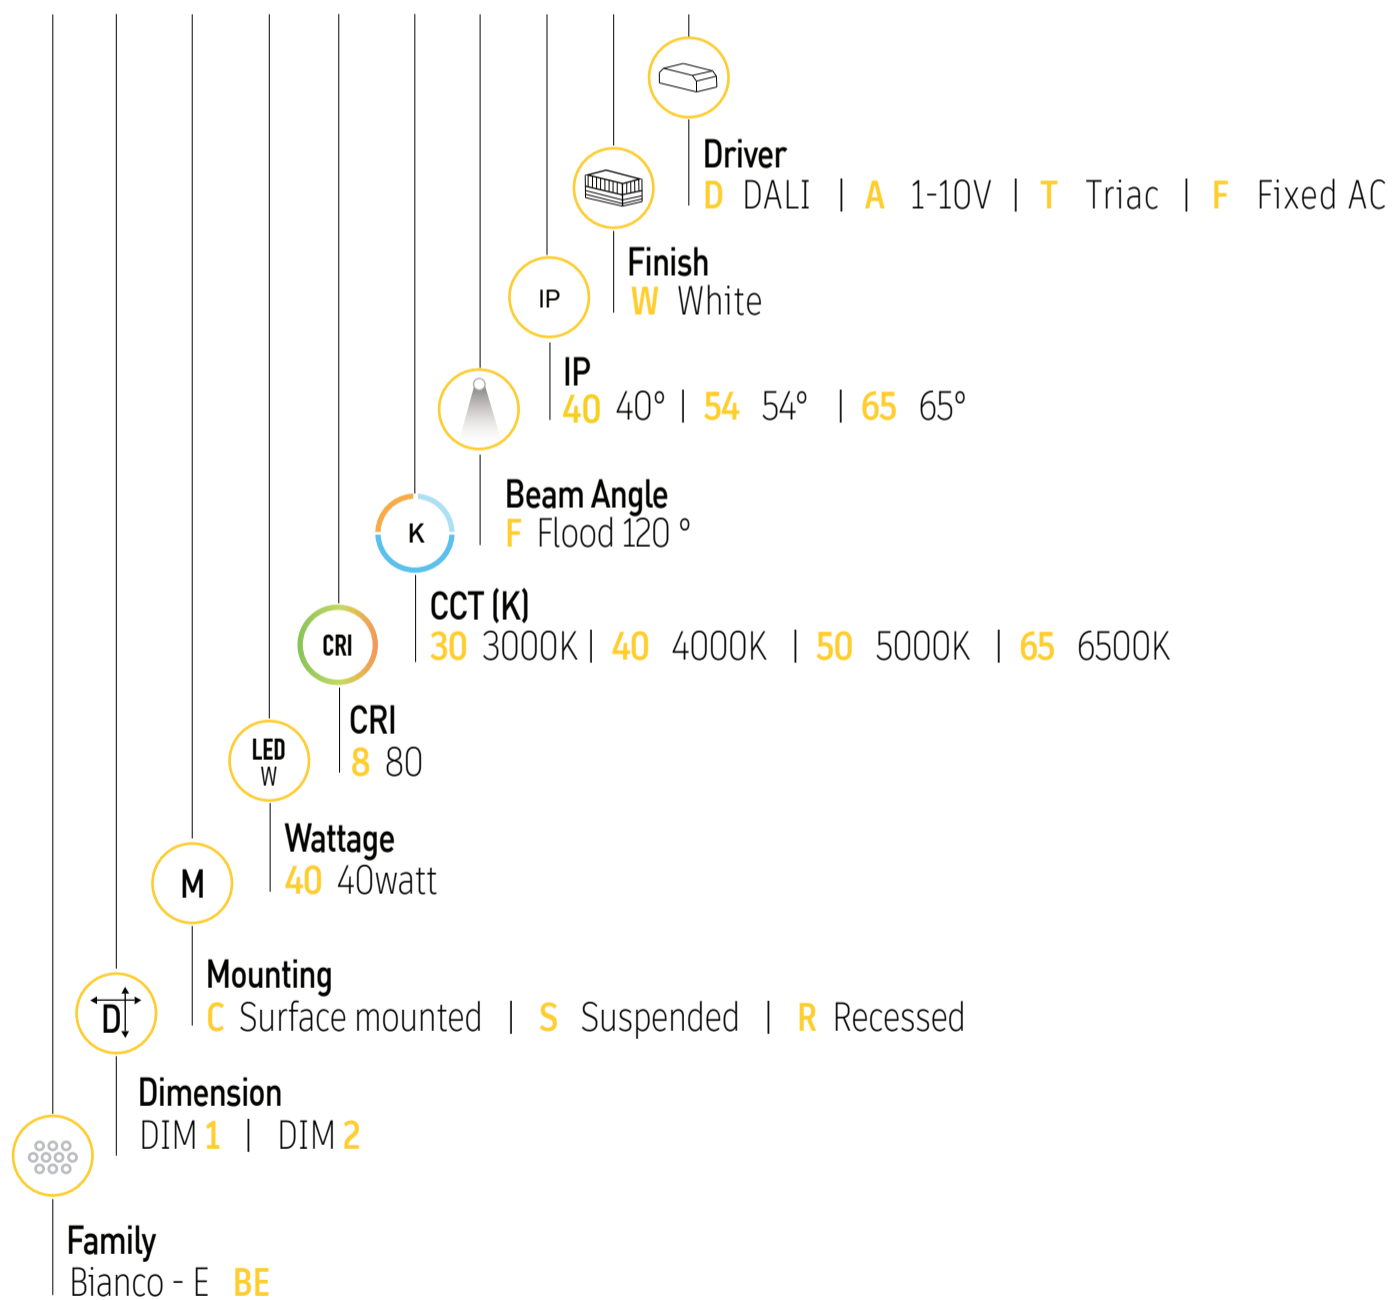

Product coding system

BR - BE X X 40.8 XX F XX W - X

BR - BE X X 40.8 XX F XX W - X

Configure luminaire specs & send us the code for order confirmation