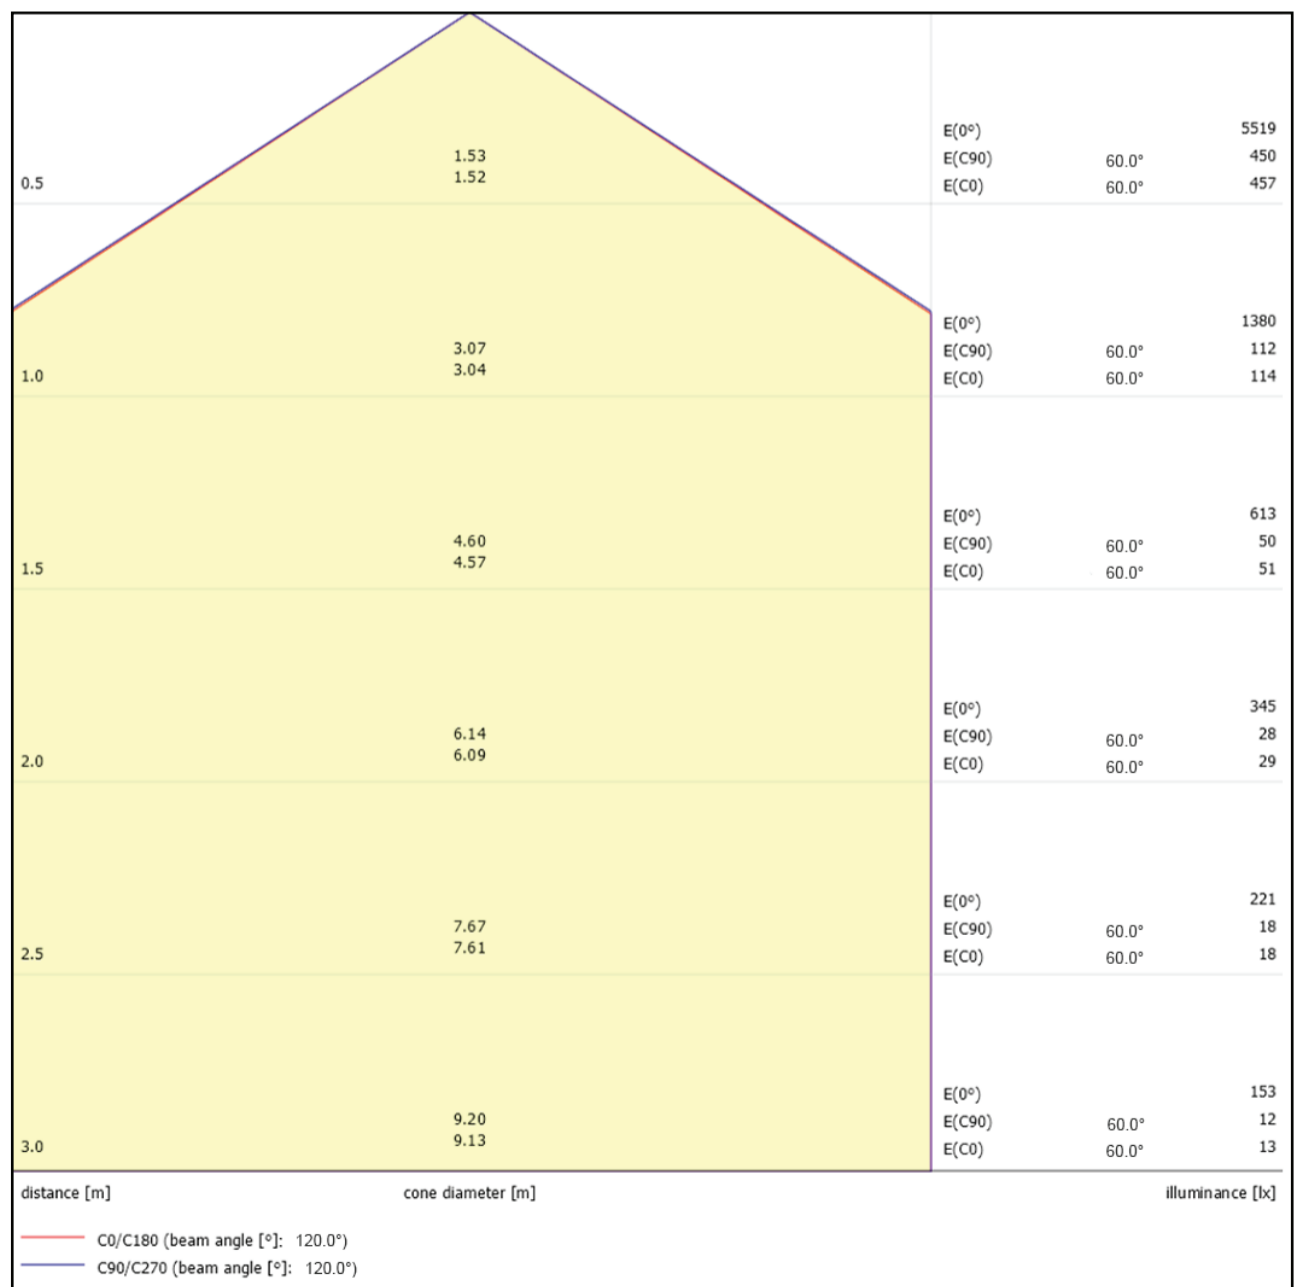

Dimensions of luminaires

Dim	A	B	C
1	595mm	595mm	30mm
2	1195mm	295mm	30mm

All dimensions in this schedule table are in milimeters

Specs

Dimesnion (mm)	Wattage (W)	lumen (lm)
Dim1	40 watt	4000lm
Dim2	40 watt	4000lm

Surface mounted

Dimmable

Brighton luminaires Map

Brighton Luminaires Range

Selected Luminaire Default placement

Indoor

Outdoor

Accessories

01. Suspension Kit

02. Surface Kit

Bianco-E

Lighting Panel

DIM 1
Polar Curve

DIM 1
Cone Diagram

Bianco-E

Lighting Panel

DIM 2
Polar Curve

DIM 2
Cone Diagram

Bianco E

BRIGTON

Bianco E

B R I G H T O N 