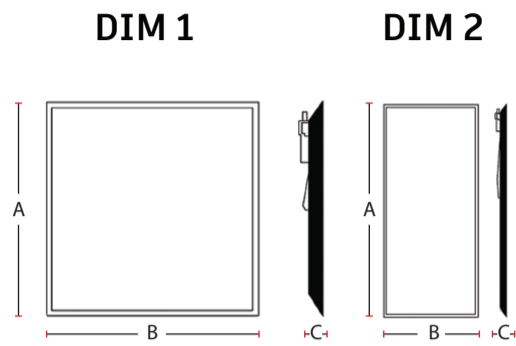

Dimensions of luminaires

Dim	A	B	C
1	595mm	595mm	30mm
2	1195mm	295mm	30mm

All dimensions in this schedule table are in milimeters

Specs

Dimesnion (mm)	Wattage (W)	lumen (lm)
Dim1	40 watt	4000lm
Dim2	40 watt	4000lm