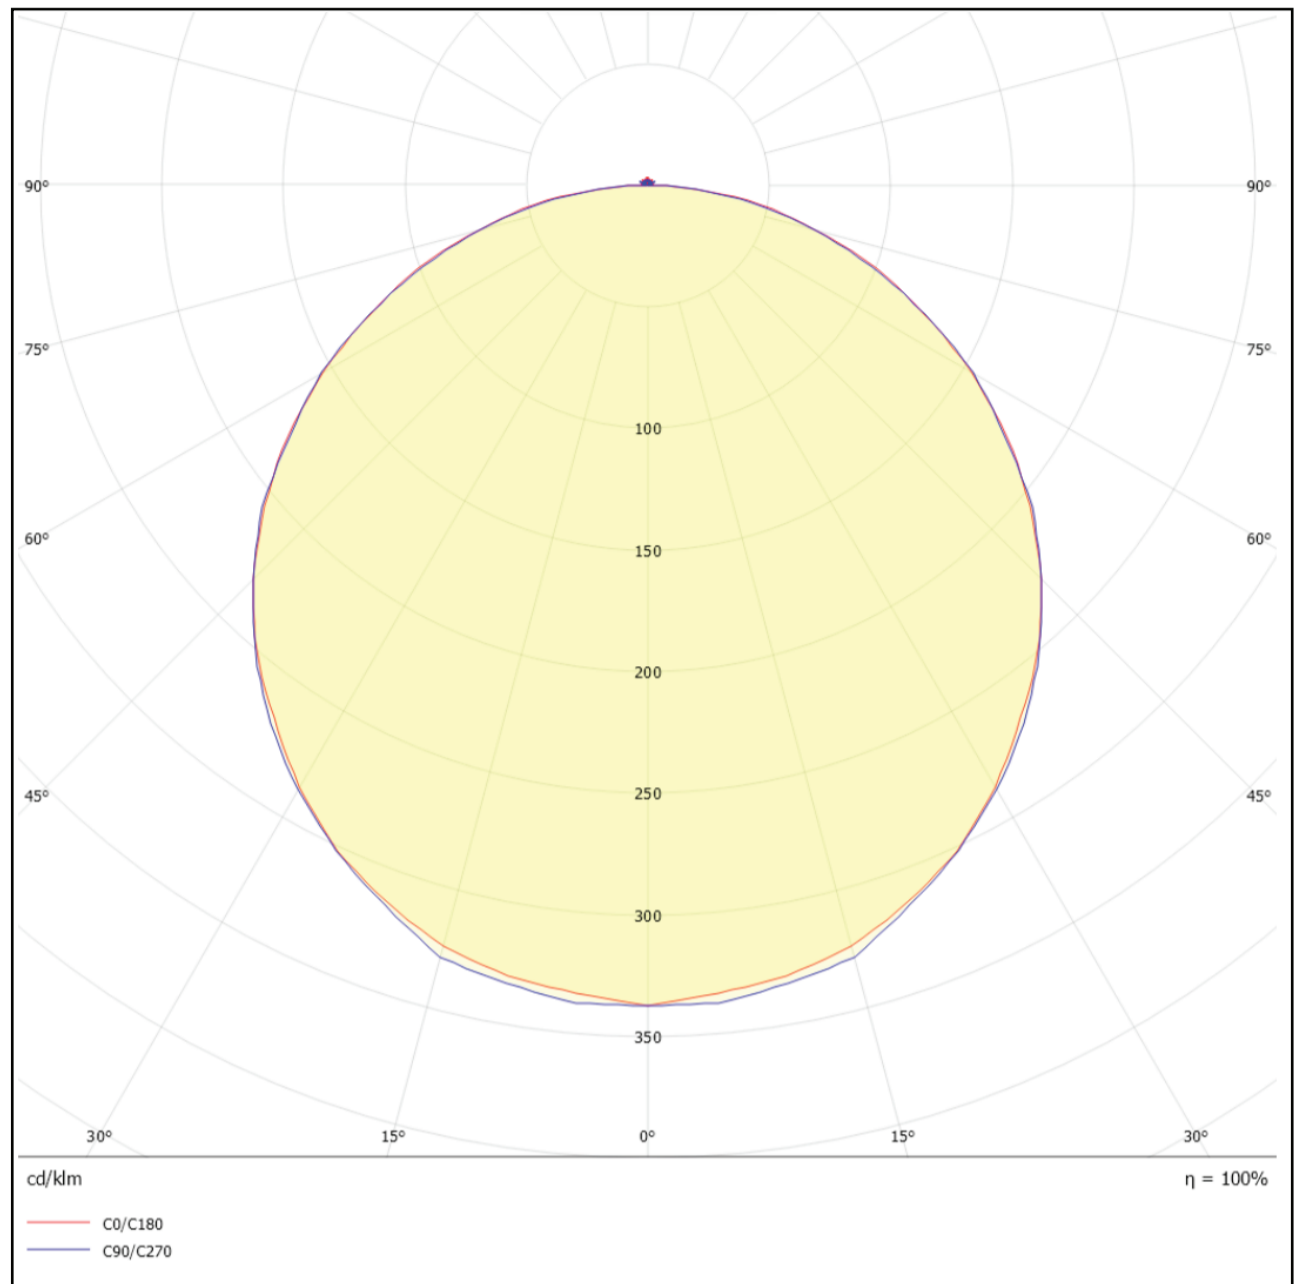

DIM 1

DIM 2

Dimensions & Specs of luminaires

Dim	A	B	C
1	595mm	595mm	30mm
2	1195mm	295mm	30mm

All dimensions in this schedule table are in milimeters

Specs

Dimension (mm)	Wattage (W)	lumen (lm)
Dim1	40 watt	4000lm
Dim2	40 watt	4000lm

01. Suspension Kit

02. Surface Kit

Bianco-B

Lighting Panel

DIM 1
Polar Curve

DIM 1
Cone Diagram

Bianco-B

Lighting Panel

DIM 2
Polar Curve

DIM 2
Cone Diagram

Bianco B

B R I G H T O N

Bianco B

BRIGHTON