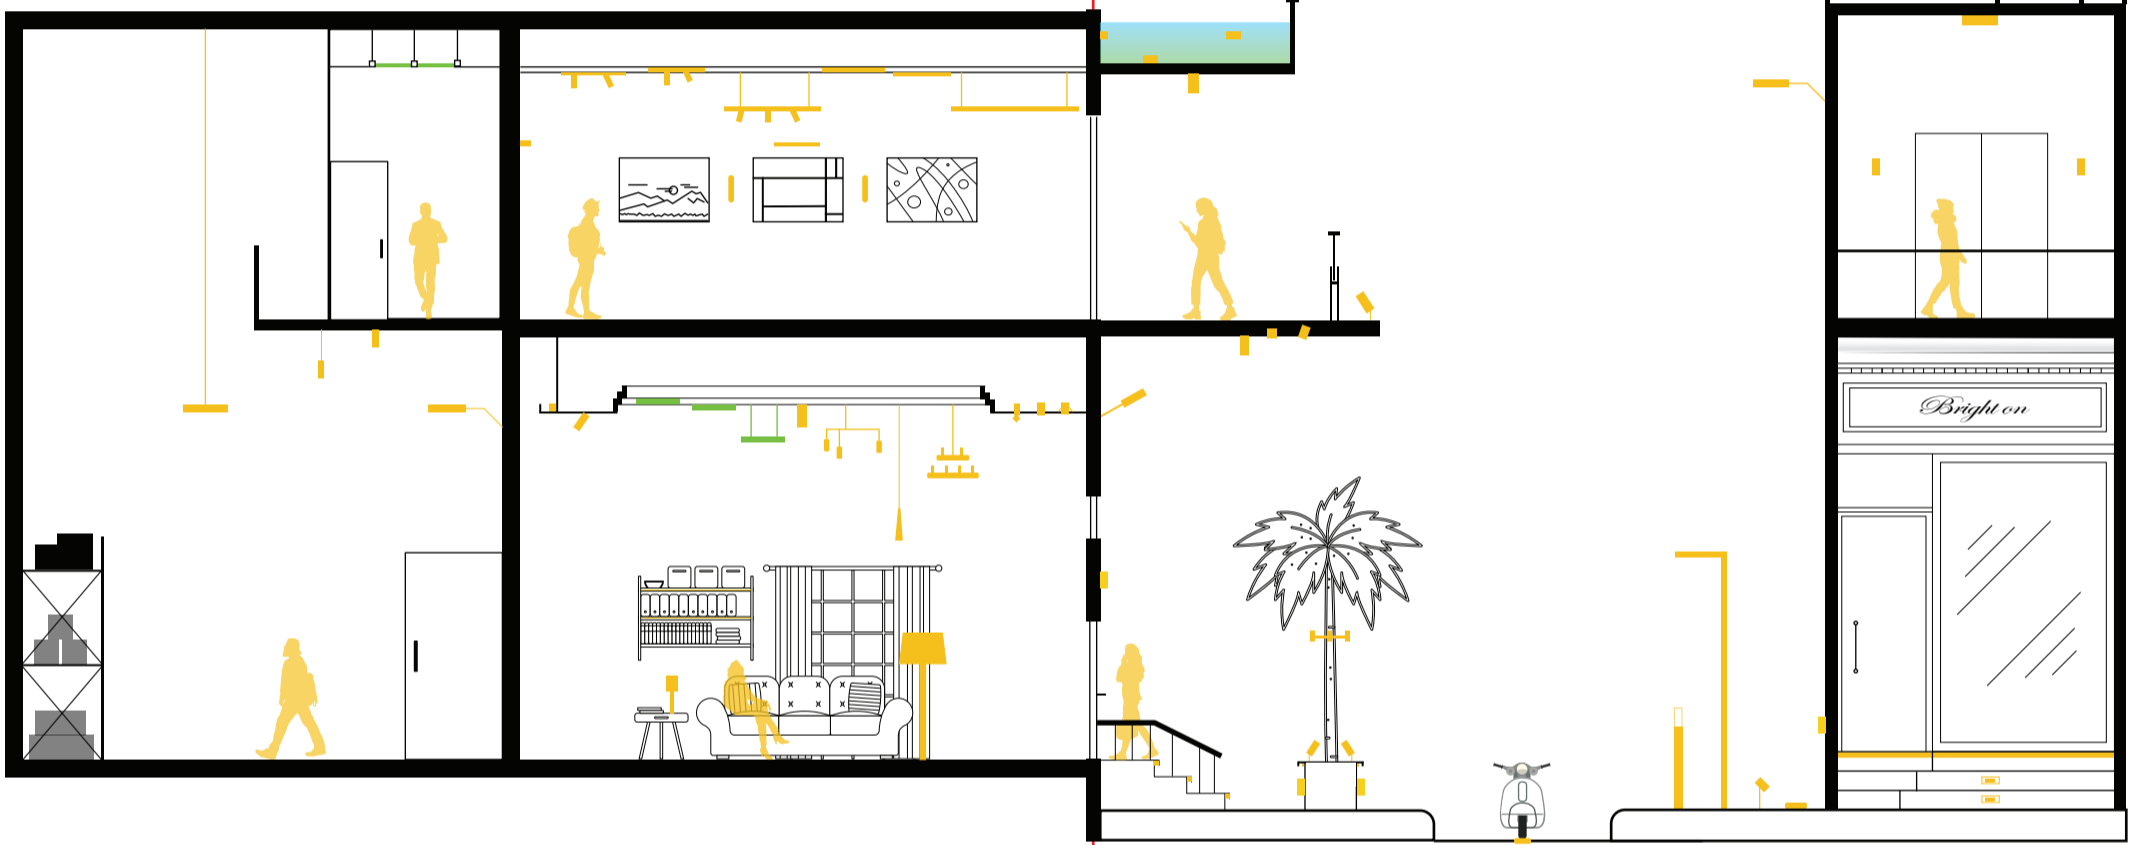

Surface mounted

Dimmable

Brighton luminaires Map

Brighton Luminaires Range

Selected Luminaire Default placement

Indoor

Outdoor

Accessories

01. Suspension Kit

02. Surface Kit

Bianco-B

Lighting Panel

DIM 1
Polar Curve

DIM 1
Cone Diagram

Bianco-B

Lighting Panel