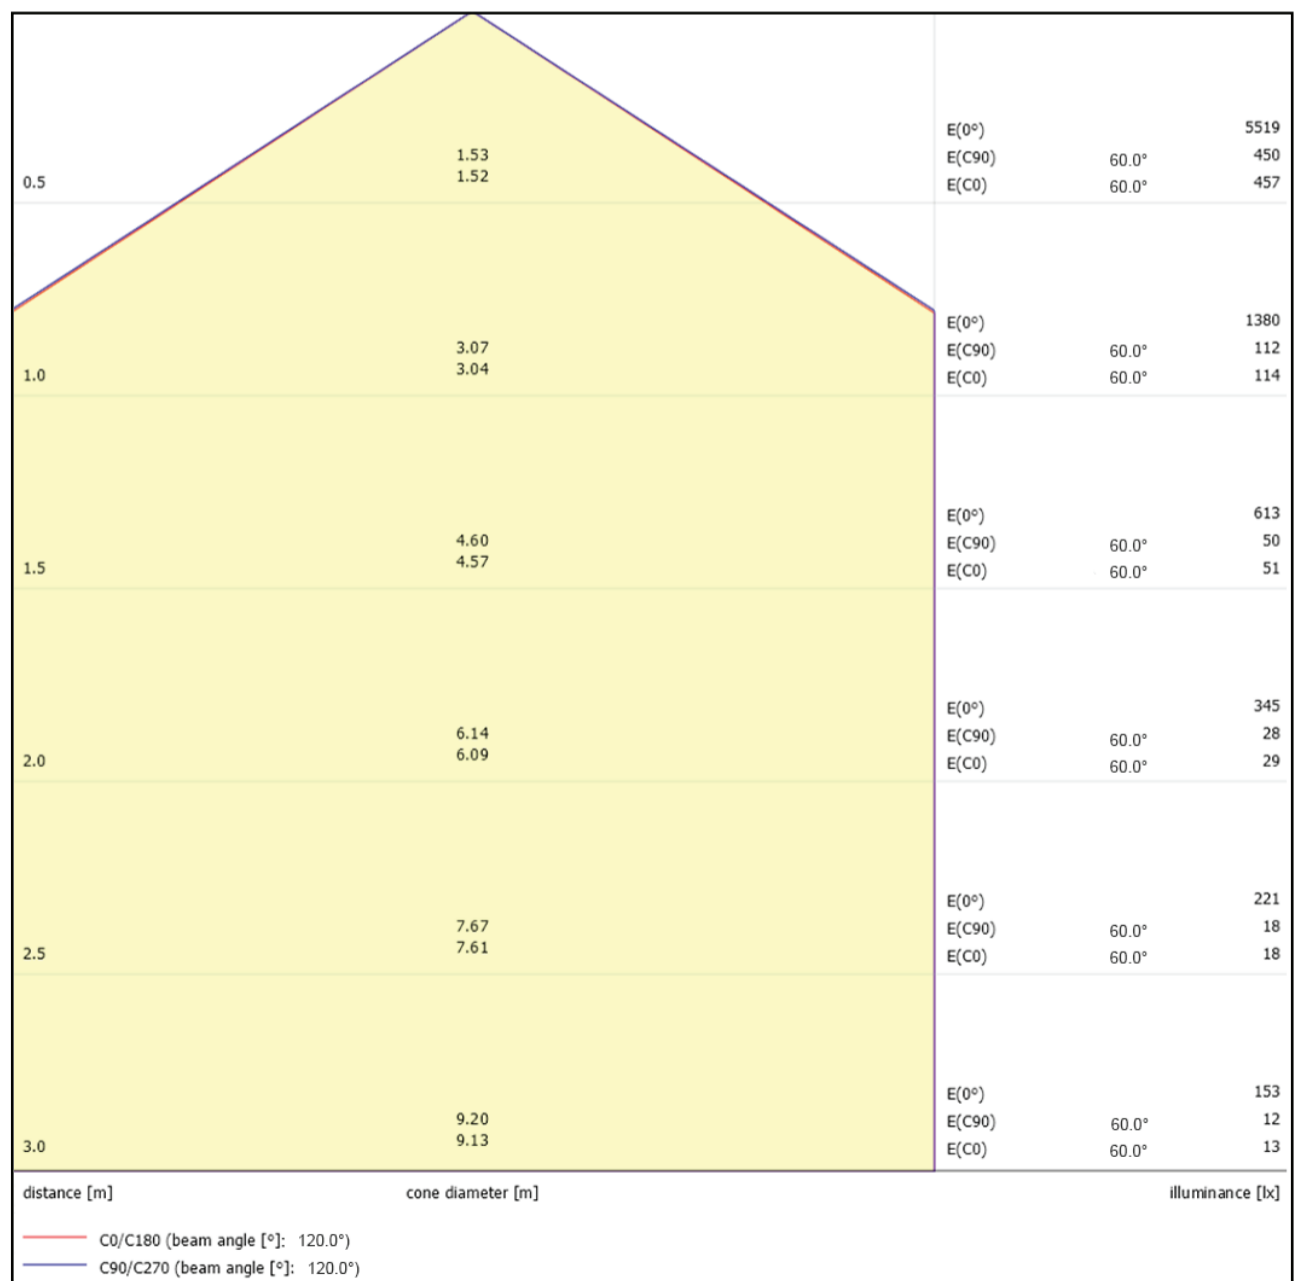

DIM 1

DIM 2

Dimensions & Specs of luminaires

Dim	A	B	C
1	595mm	595mm	30mm
2	1195mm	295mm	30mm

All dimensions in this schedule table are in milimeters

Specs

Dimension (mm)	Wattage (W)	lumen (lm)
Dim1	40 watt	4000lm
Dim2	40 watt	4000lm

Surface mounted

Dimmable

Brighton luminaires Map

Brighton Luminaires Range

Selected Luminaire Default placement

Indoor

Outdoor

Accessories

01. Suspension Kit

02. Surface Kit

Bianco-B

Lighting Panel

DIM 1
Polar Curve

DIM 1
Cone Diagram

Bianco-B

Lighting Panel

DIM 2
Polar Curve

DIM 2
Cone Diagram

Bianco B

B R I G H T O N

Bianco B

BRIGHTON