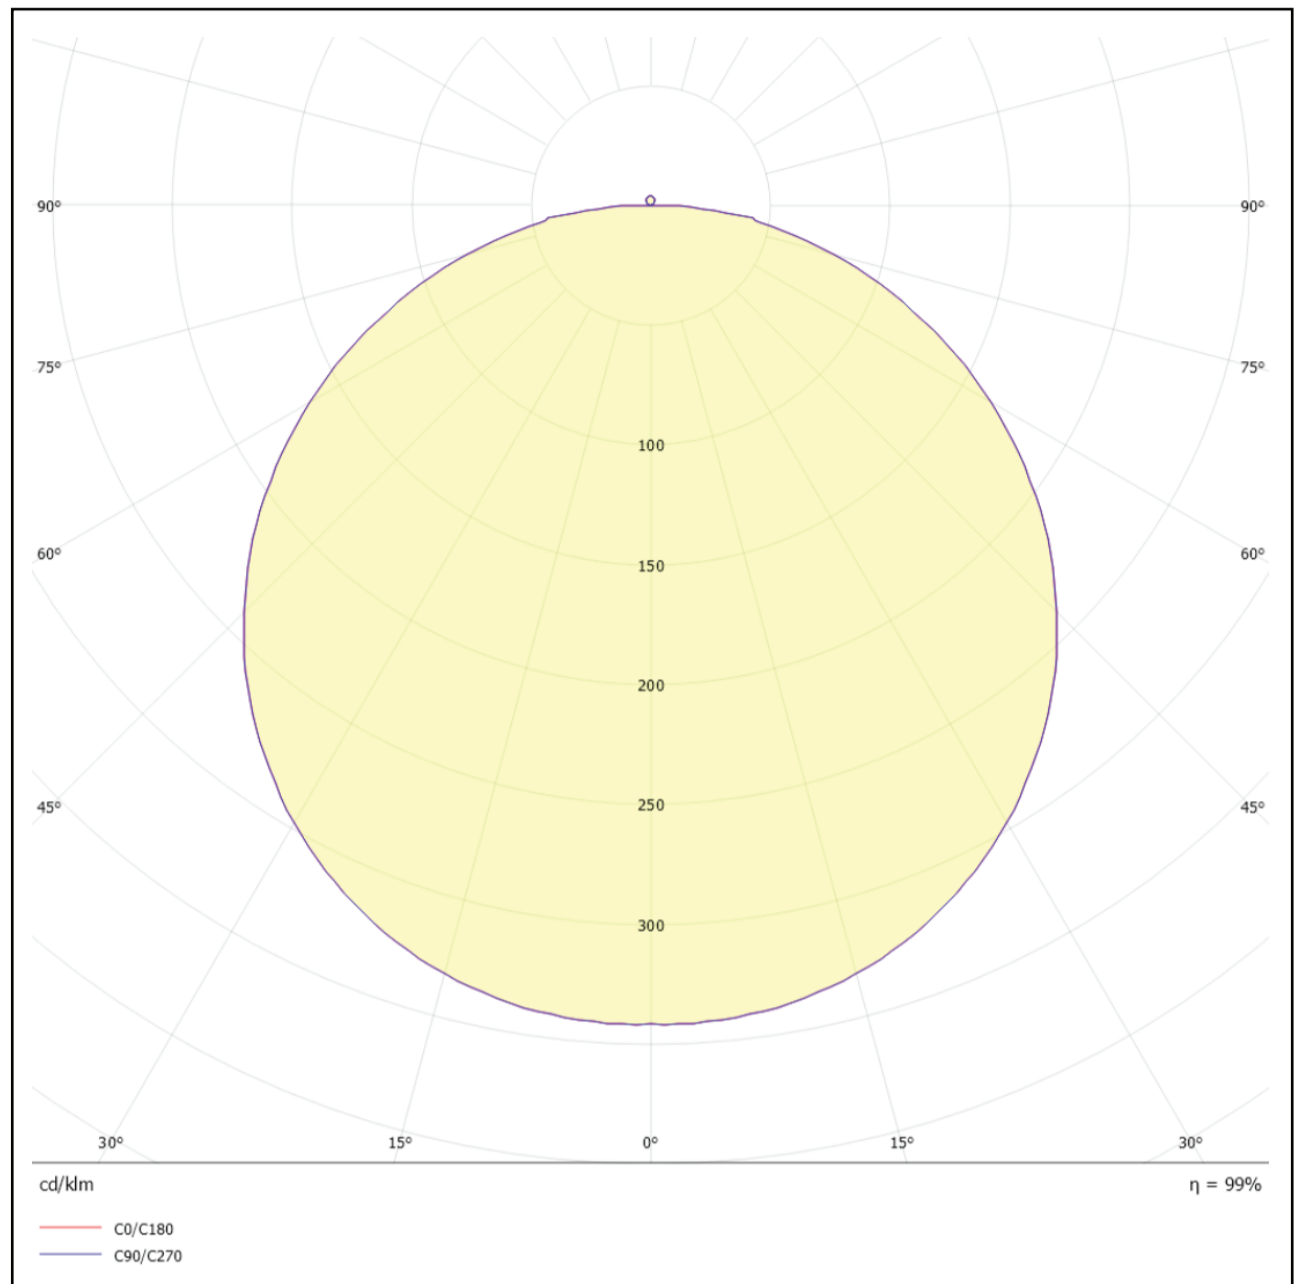

DIM 1

DIM 2

Dimensions & Specs of luminaires

Dim	A	B	C
1	595mm	595mm	30mm
2	1195mm	295mm	30mm

All dimensions in this schedule table are in milimeters

Specs

Dimension (mm)	Wattage (W)	lumen (lm)
Dim1	40 watt	4000lm
Dim2	40 watt	4000lm

01. Suspension Kit

02. Surface Kit

Bianco-B

Lighting Panel

DIM 1
Polar Curve

DIM 1
Cone Diagram

Bianco-B

Lighting Panel

DIM 2
Polar Curve

DIM 2
Cone Diagram

Bianco B

B R I G H T O N

Bianco B

BRIGHTON