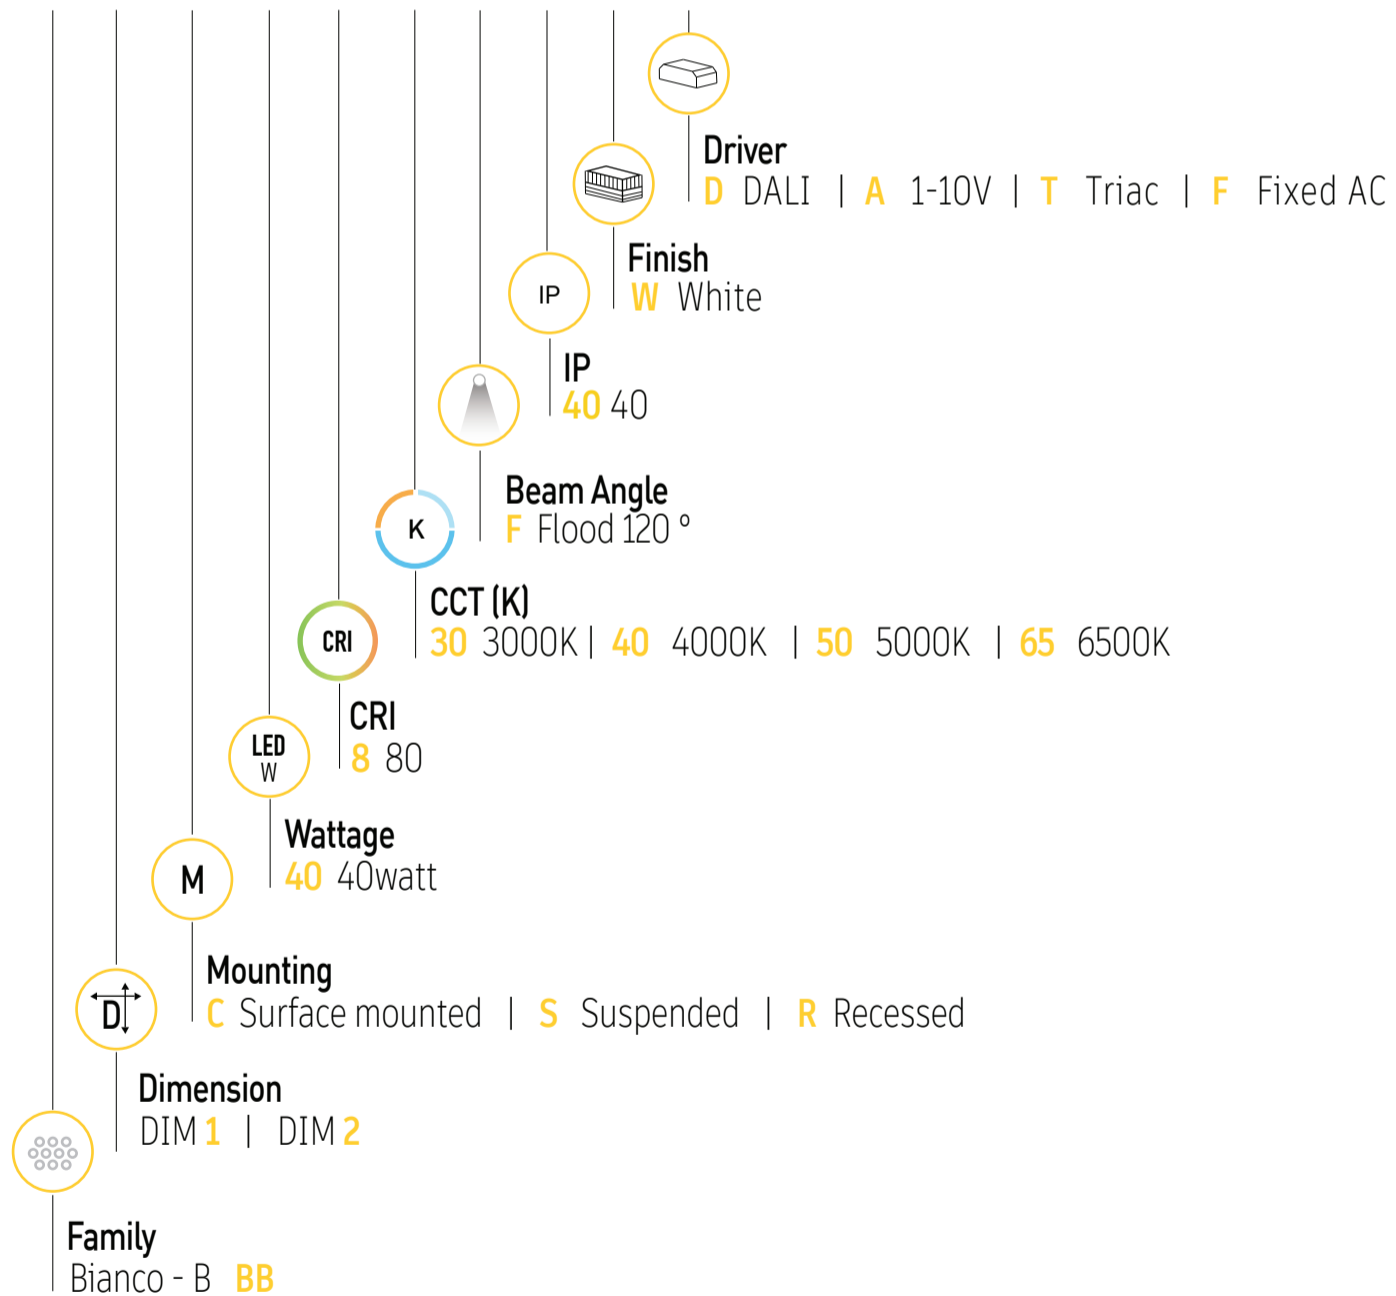

Bianco-B

Lighting Panel

Dimensions & Specs

Dimensions & Specs of luminaires

Dim	A	B	C
1	595mm	595mm	30mm
2	1195mm	295mm	30mm

All dimensions in this schedule table are in milimeters

Specs

Dimension (mm)	Wattage (W)	lumen (lm)
Dim1	40 watt	4000lm
Dim2	40 watt	4000lm

Product coding system

BR - BB X X 40.8 XX F 40 W - X

BR - BB X X 40.8 XX F 40 W - X

Configure luminaire specs & send us the code for order confirmation