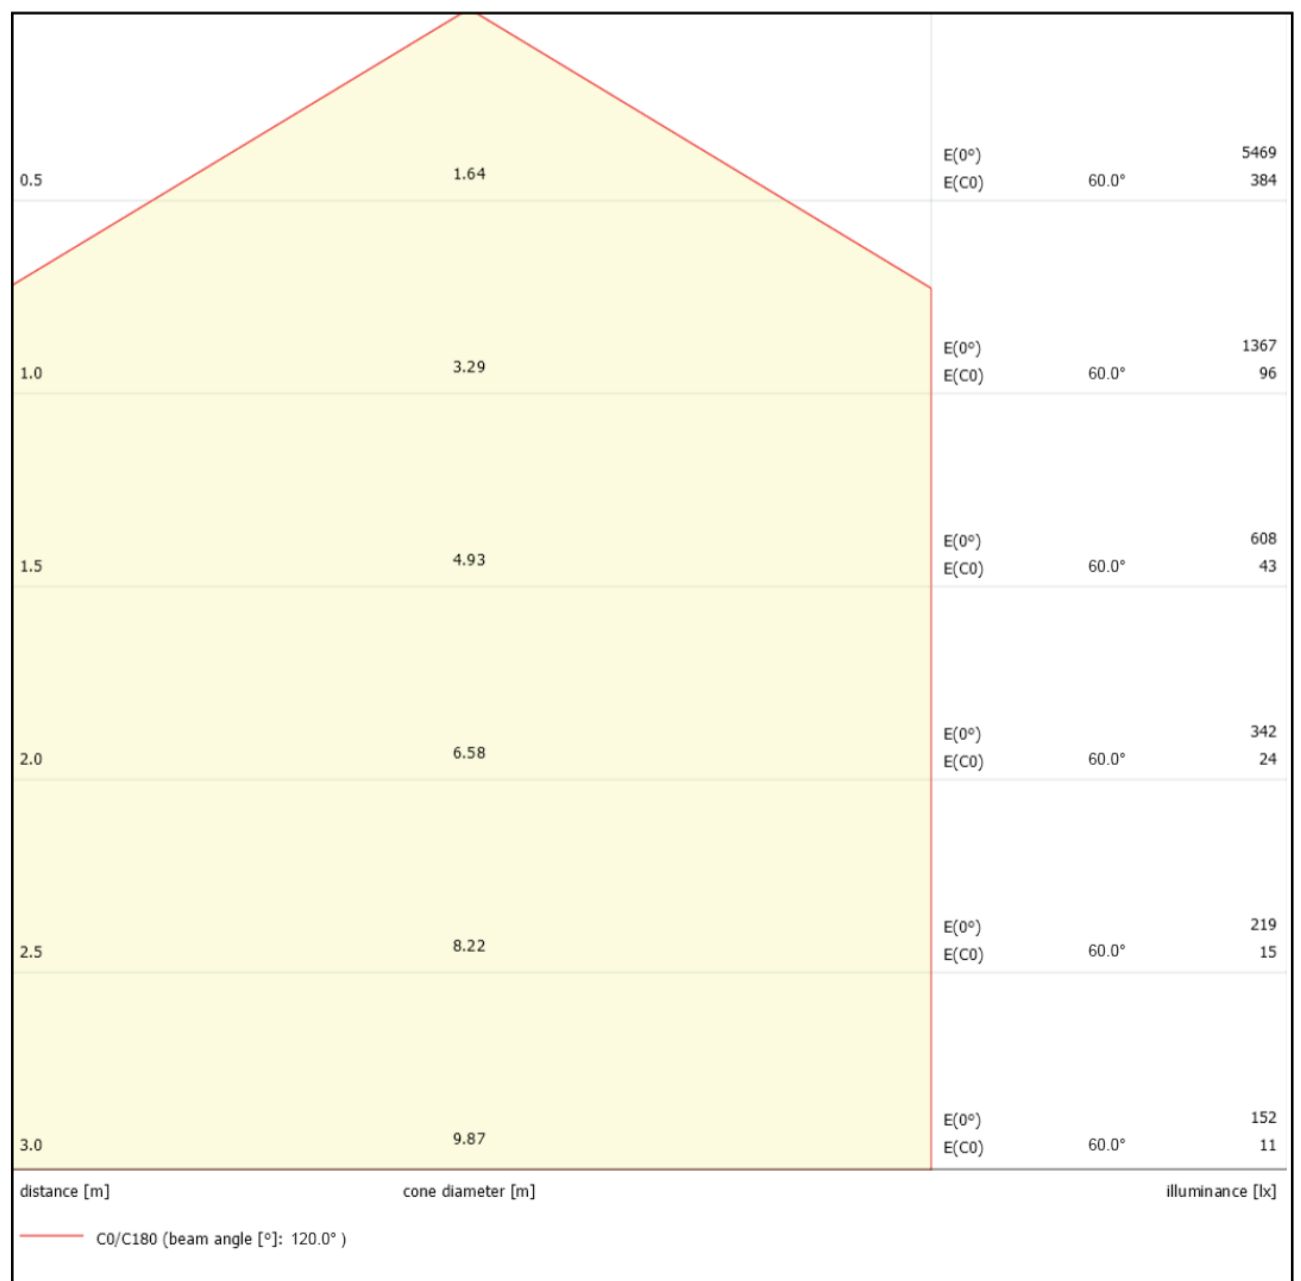

DIM 1

DIM 2

Dimensions & Specs of luminaires

Dim	A	B	C
1	595mm	595mm	30mm
2	1195mm	295mm	30mm

All dimensions in this schedule table are in milimeters

Specs

Dimension (mm)	Wattage (W)	lumen (lm)
Dim1	40 watt	4000lm
Dim2	40 watt	4000lm

Surface mounted

Dimmable

Brighton luminaires Map

Brighton Luminaires Range

Selected Luminaire Default placement

Indoor

Outdoor

Accessories

01. Suspension Kit

02. Surface Kit

Bianco-B

Lighting Panel

DIM 1
Polar Curve

DIM 1
Cone Diagram

Bianco-B

Lighting Panel

DIM 2
Polar Curve

DIM 2
Cone Diagram

Bianco B

B R I G H T O N

Bianco B

BRIGHTON