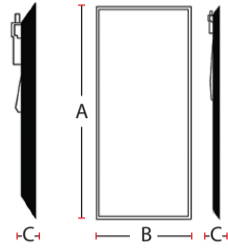

DIM 1

DIM 2

Dimensions & Specs of luminaires

Dim	A	B	C
1	595mm	595mm	30mm
2	1195mm	295mm	30mm

All dimensions in this schedule table are in milimeters

Specs

Dimension (mm)	Wattage (W)	lumen (lm)
Dim1	40 watt	4000lm
Dim2	40 watt	4000lm