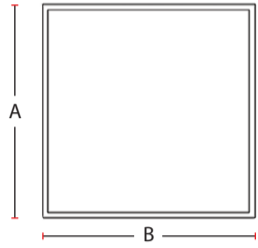

DIM 1

DIM 2

Dimensions & Specs of luminaires

Dim	A	B	C
1	595mm	595mm	30mm
2	1195mm	295mm	30mm

All dimensions in this schedule table are in milimeters

Specs

Dimension (mm)	Wattage (W)	lumen (lm)
Dim1	40 watt	4000lm
Dim2	40 watt	4000lm