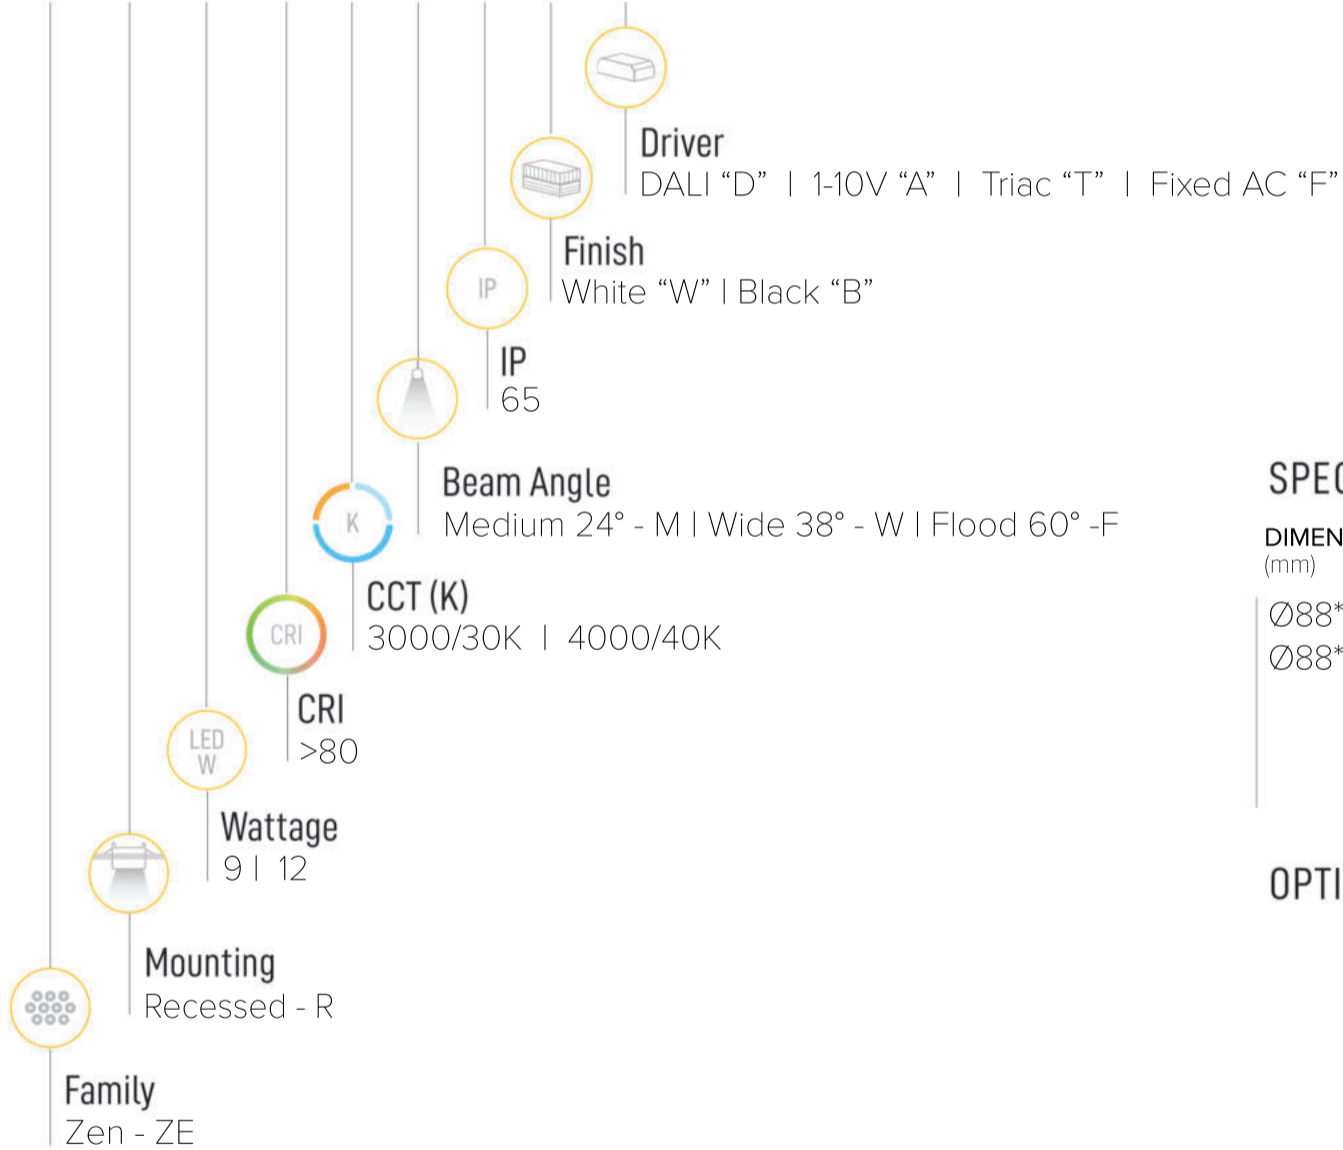

<3

50,000 hrs

>80

### PRODUCT CODING SYSTEM

BR - ZE R XX .8 XX X 65 X - X

### SPECS

DIMENSIONS (mm)	WATTAGE (W)	LUMEN (lm)
Ø88*72	9	900
Ø88*72	12	1200