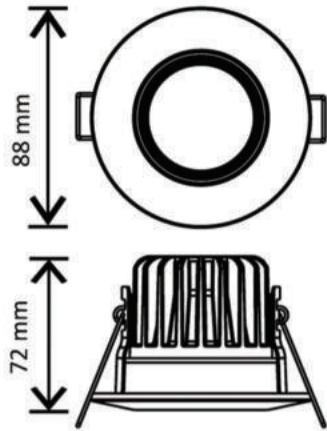

Zen

DOWNLIGHT