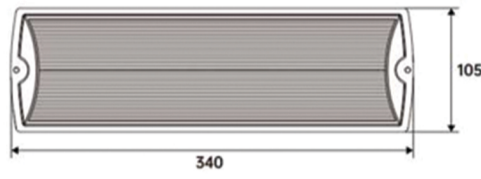

## DESCRIPTION

An emergency bulkhead, works as a bulkhead without direction stickers and as an exit sign with a direction sticker on it with IP65 waterproof and non-maintained mode selectable. Visibility 20 M

## SPECS

DIMENSIONS (mm) L * W * H	Main Power	Emergency Power	Battery
340*105*62	3W	1W	LifePo4 3.6V
340*105*62	6W	2W	LifePo4 6.4V