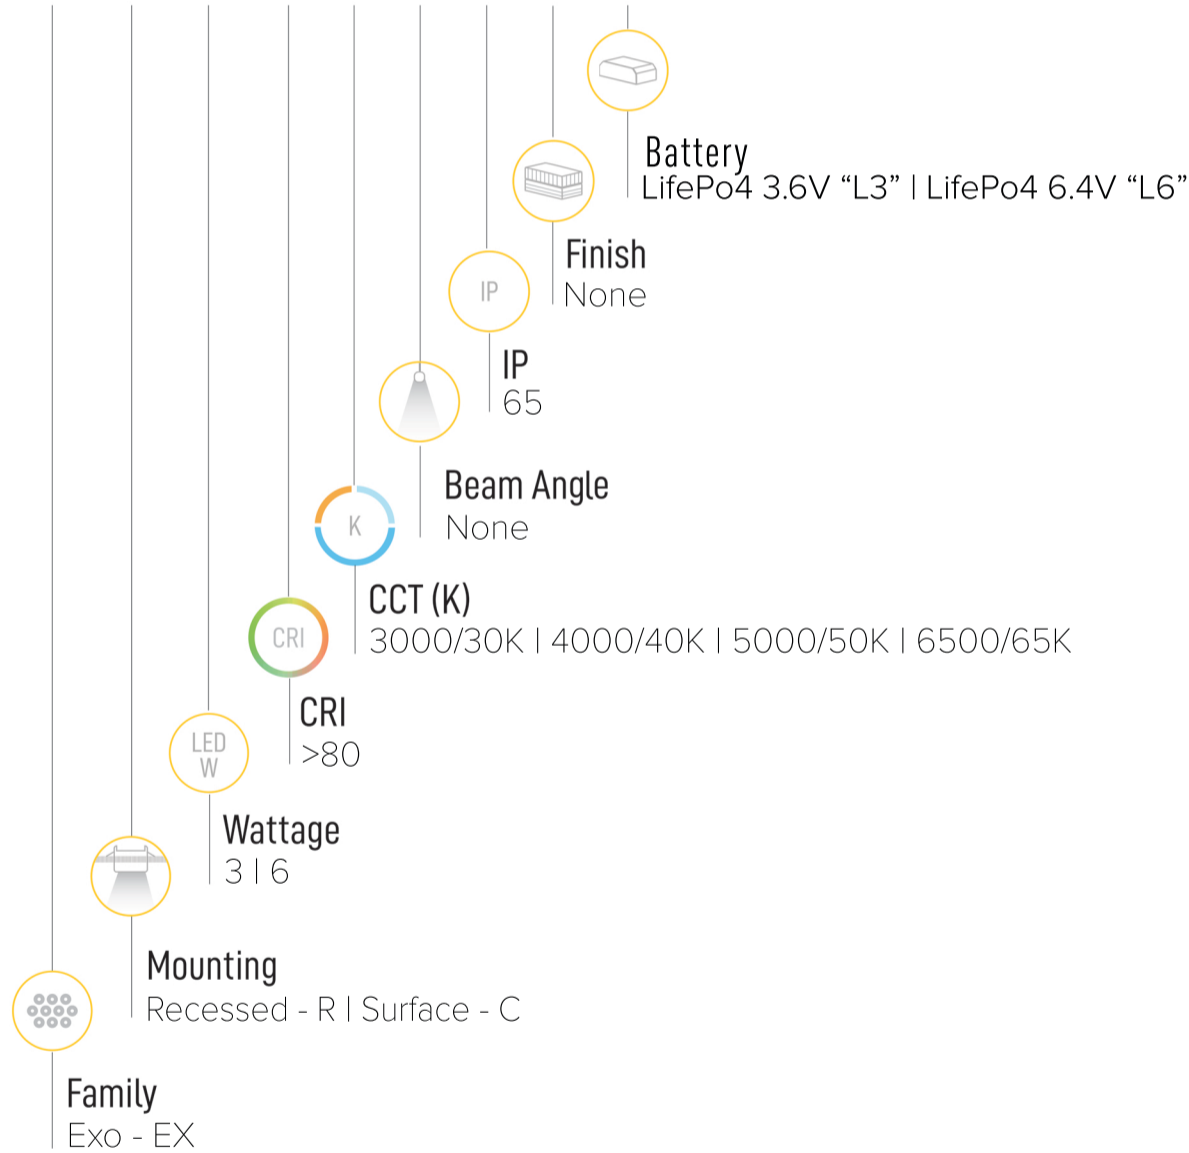

## DESCRIPTION

An emergency bulkhead, works as a bulkhead without direction stickers and as an exit sign with a direction sticker on it with IP65 waterproof and non-maintained mode selectable. Visibility 20 M

LED CHIP

Polycarbonate

<5

50000 hrs

>80

08

## PRODUCT CODING SYSTEM

BR - EX X XX .8 XX X 65 X -XX

## SPECS

DIMENSIONS (mm) L * W * H	Main Power	Emergency Power	Battery
340*105*62	3W	1W	LifePo4 3.6V
340*105*62	6W	2W	LifePo4 6.4V