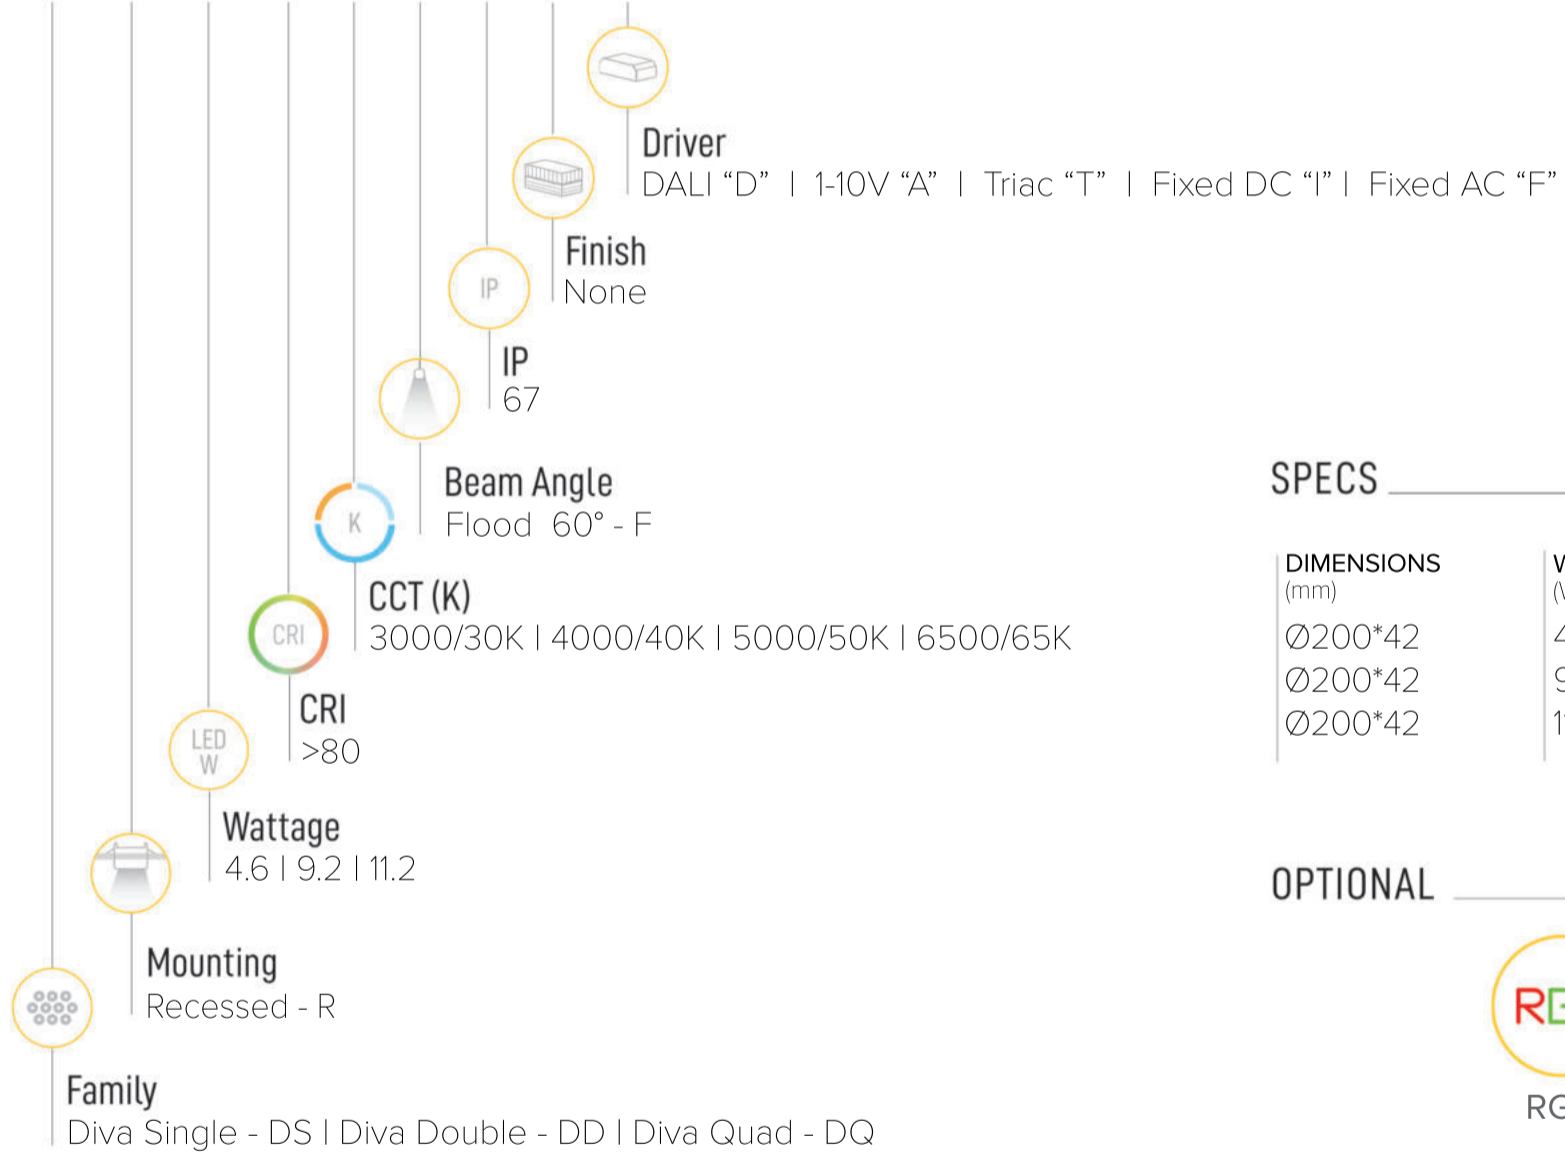

Diva

Walk / Drive Over

DESCRIPTION

In-ground walk / drive-over made of die-cast aluminum which can be used to create patterns. Protection rating IP67.

Driver

LED CHIP

Die-cast Aluminum
- tempered glass

<5

50,000 hrs

>80

10

PRODUCT CODING SYSTEM

BR - DX R XX .8 XX F 67 X - X

SPECS

DIMENSIONS (mm)	WATTAGE (W)	LUMEN (lm)
Ø200*42	4.6	460
Ø200*42	9.2	920
Ø200*42	11.2	1120

OPTIONAL

RGB

Dimmable

BEAM ANGLE

60°