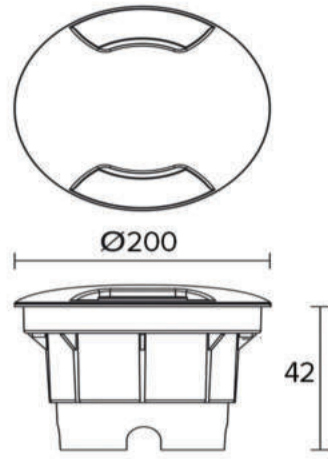

Diva

Walk / Drive Over

DESCRIPTION

In-ground walk / drive-over made of die-cast aluminum which can be used to create patterns. Protection rating IP67.

Driver

LED CHIP

Die-cast Aluminum
- tempered glass

<5

50,000 hrs

>80

10

PRODUCT CODING SYSTEM

BR - DX R XX .8 XX F 67 X - X

SPECS

DIMENSIONS (mm)	WATTAGE (W)	LUMEN (lm)
Ø200*42	4.6	460
Ø200*42	9.2	920
Ø200*42	11.2	1120

OPTIONAL

RGB

Dimmable

BEAM ANGLE

60°