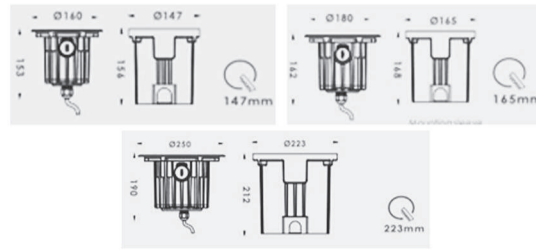

Vega-AS

UPLIGHT

DESCRIPTION

Vega-AS uplight
Fixed Asymmetric Recessed
mounted uplight.
IP67 protection degree.
Applications: landscape and facade
lighting.

Driver

LED CHIP

Die-cast Aluminum
- Stainless Steel frame

<5

50,000 hrs

>80

PRODUCT CODING SYSTEM

BR - VS R XX . 8 XX X 67 X - X

SPECS

DIMENSIONS (mm)	WATTAGE (W)	LUMEN (lm)
Φ160*H156	12	1320
Φ180*H168	18	1980
Φ250*H212	36	3960

OPTIONAL