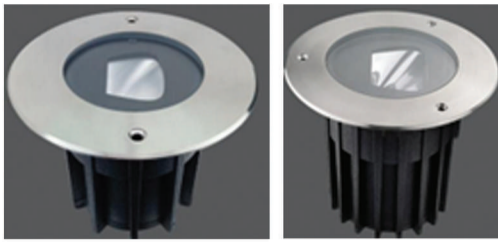

Vega-AS

UPLIGHT

DESCRIPTION

Vega-AS uplight
Fixed Asymmetric Recessed
mounted uplight.
IP67 protection degree.
Applications: landscape and facade
lighting.

Driver

LED CHIP

Die-cast Aluminum
- Stainless Steel frame

<5

50,000 hrs

>80

PRODUCT CODING SYSTEM

BR - VS R XX . 8 XX X 67 X - X

SPECS

DIMENSIONS (mm)	WATTAGE (W)	LUMEN (lm)
Φ160*H156	12	1320
Φ180*H168	18	1980
Φ250*H212	36	3960

OPTIONAL

RGB

Dimmable

BEAM ANGEL